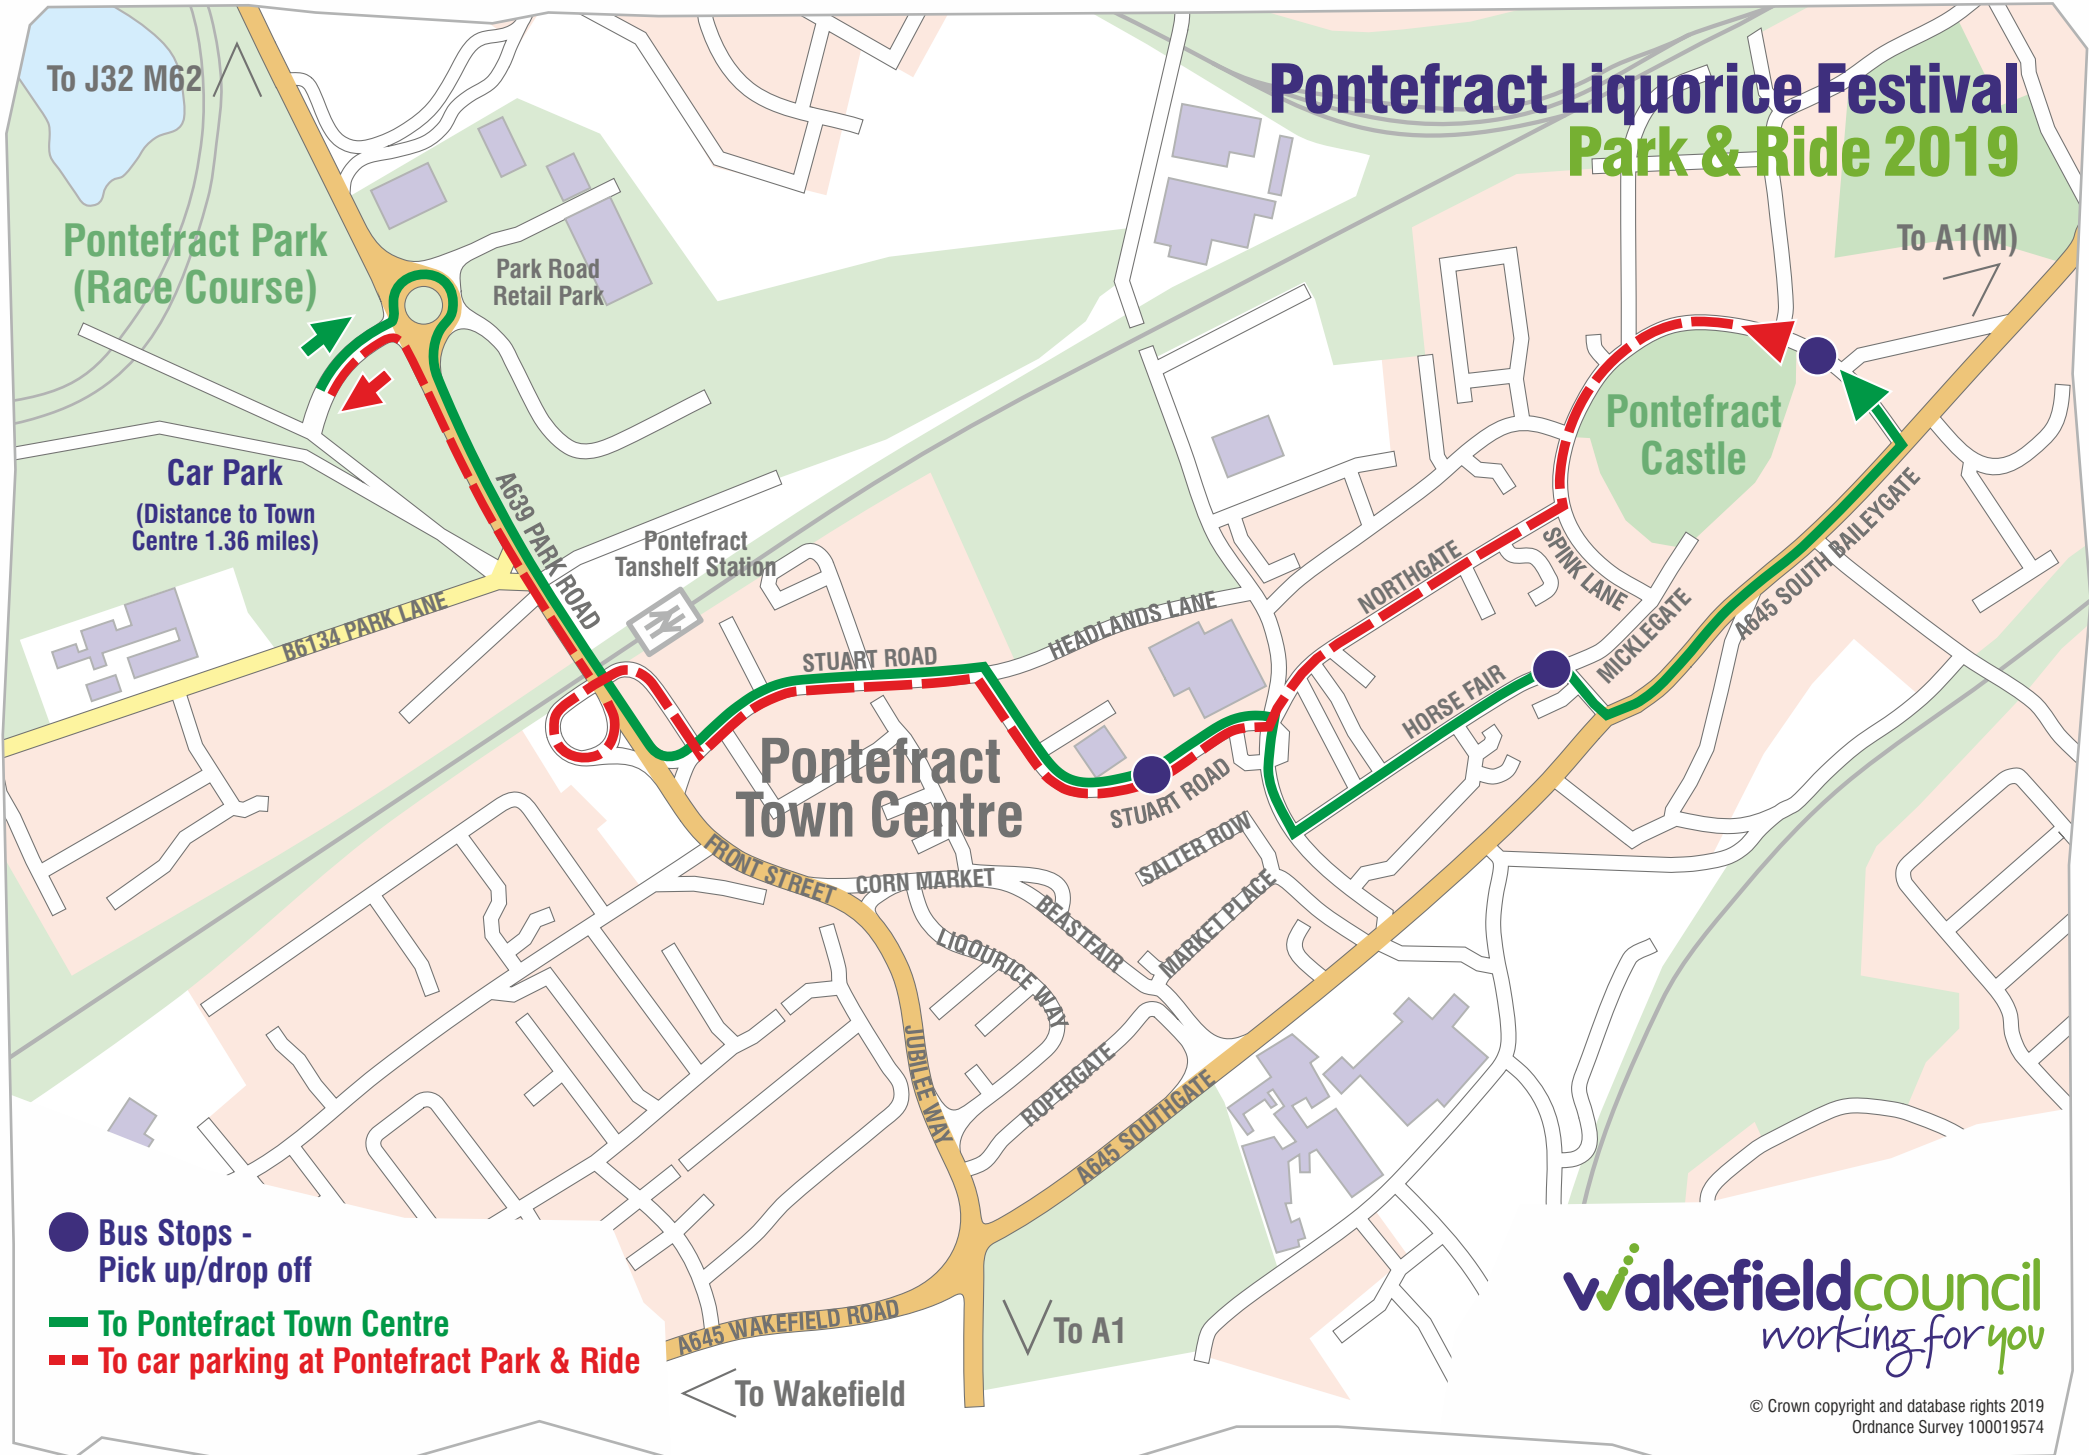

Pontefract Liquorice Festival Park & Ride 2019

Pontefract Park
(Race Course)

Park Road
Retail Park

To A1(M)

Car Park
(Distance to Town
Centre 1.36 miles)

Pontefract
Tanshelf Station

Pontefract
Castle

Pontefract
Town Centre

● Bus Stops -
Pick up/drop off

— To Pontefract Town Centre

- - - To car parking at Pontefract Park & Ride

To Wakefield

To A1

wakefieldcouncil
working for you

© Crown copyright and database rights 2019
Ordnance Survey 100019574