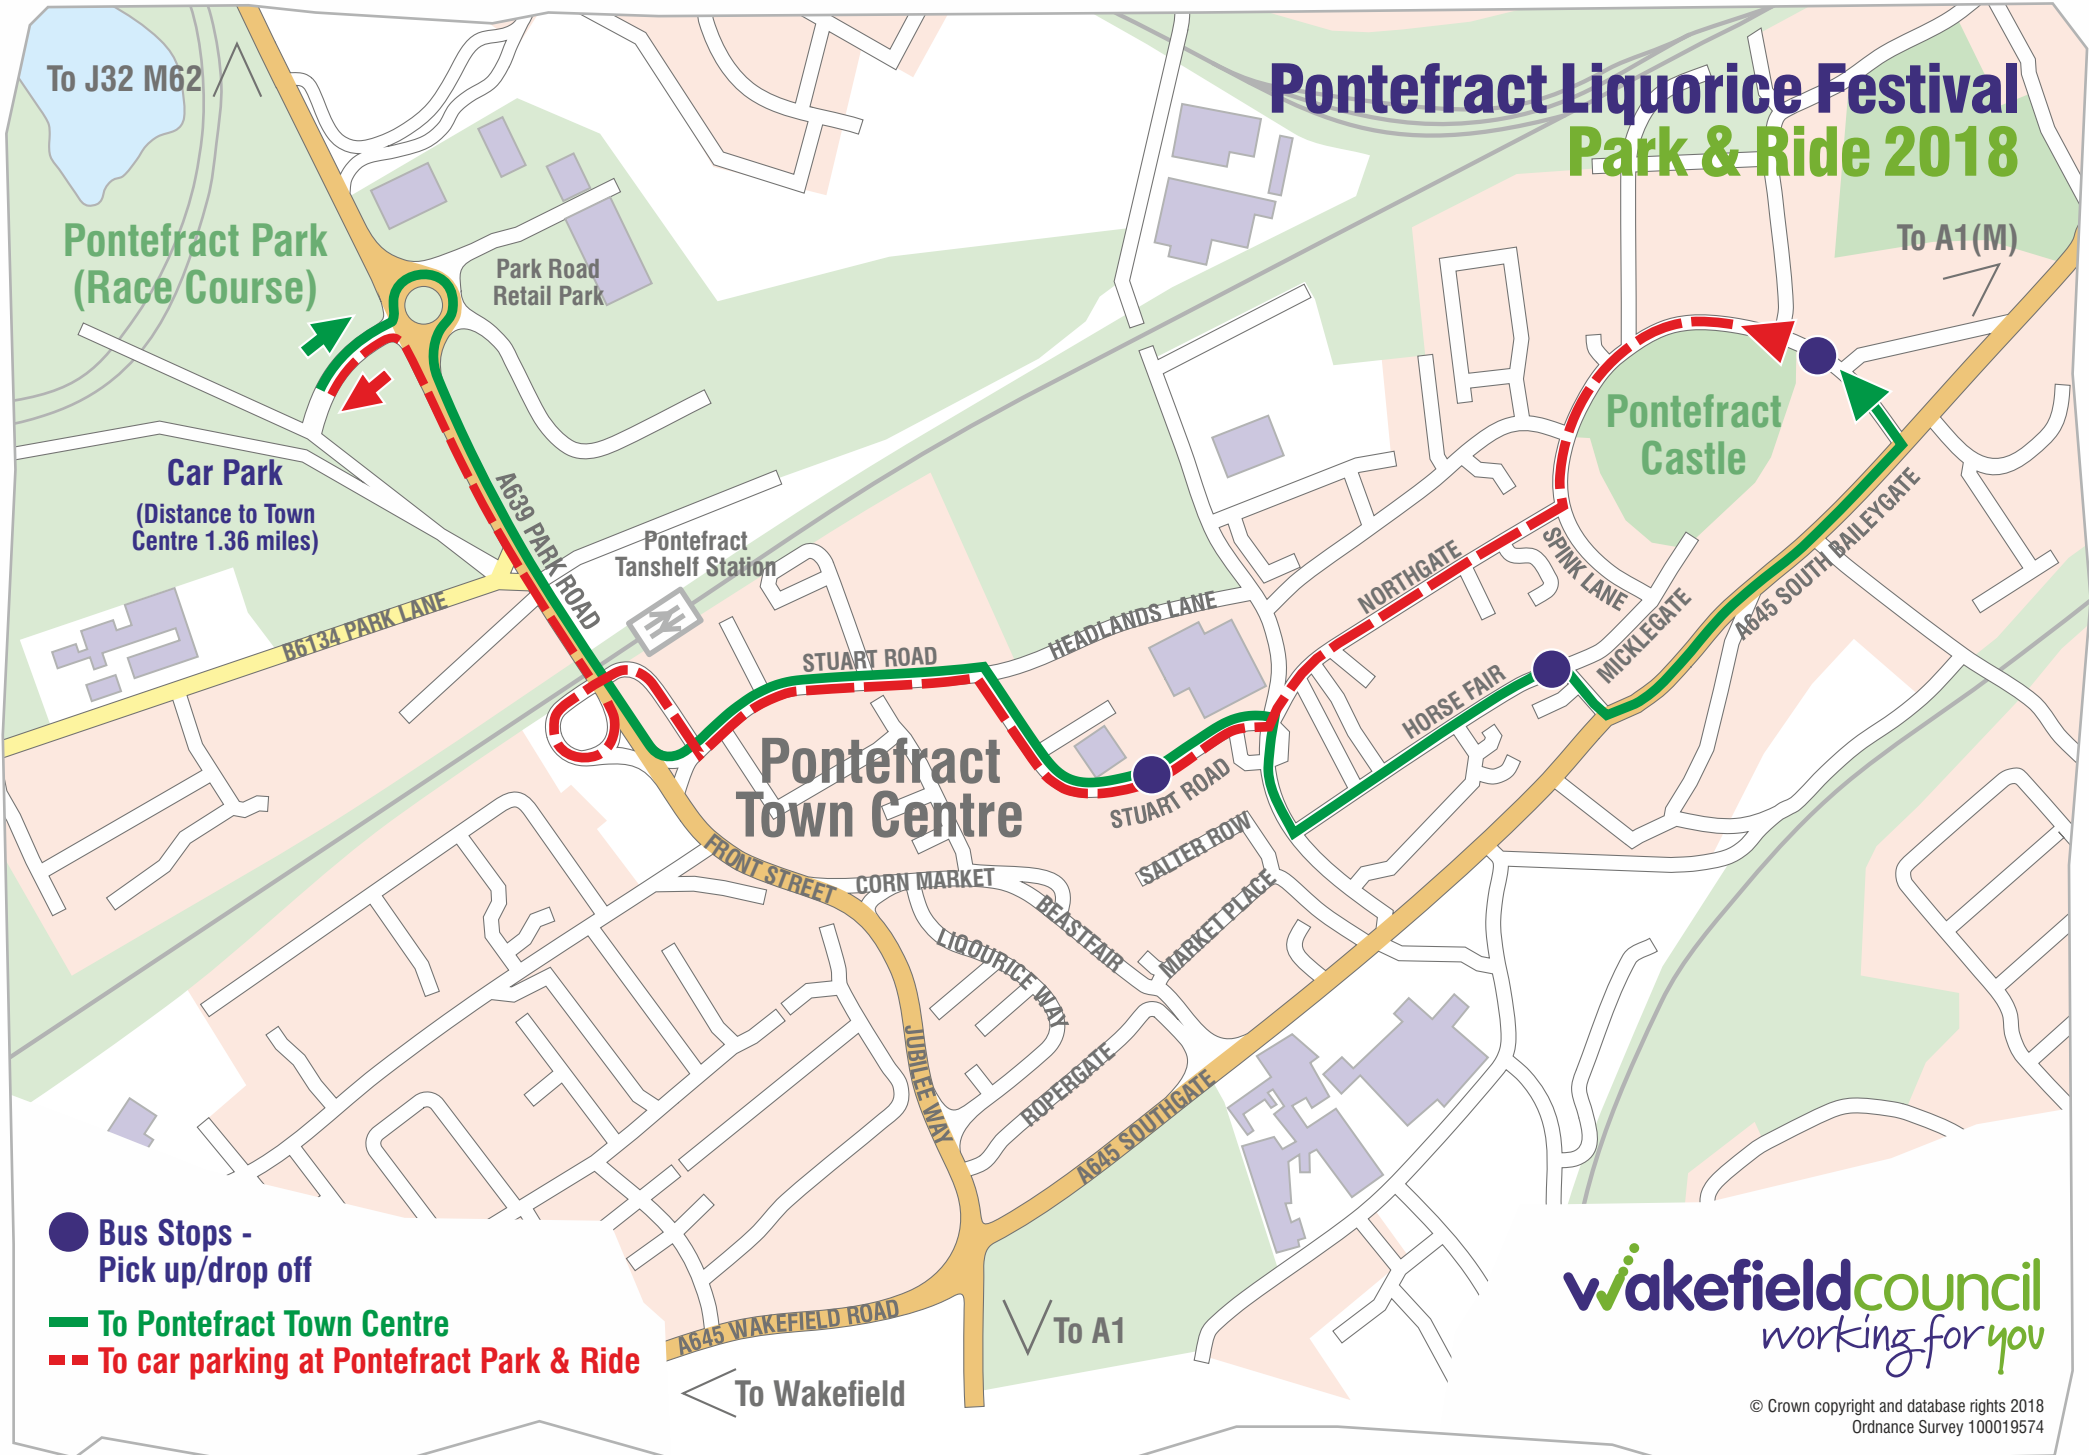

Pontefract Liquorice Festival Park & Ride 2018

wakefieldcouncil
working for you

© Crown copyright and database rights 2018
Ordnance Survey 100019574