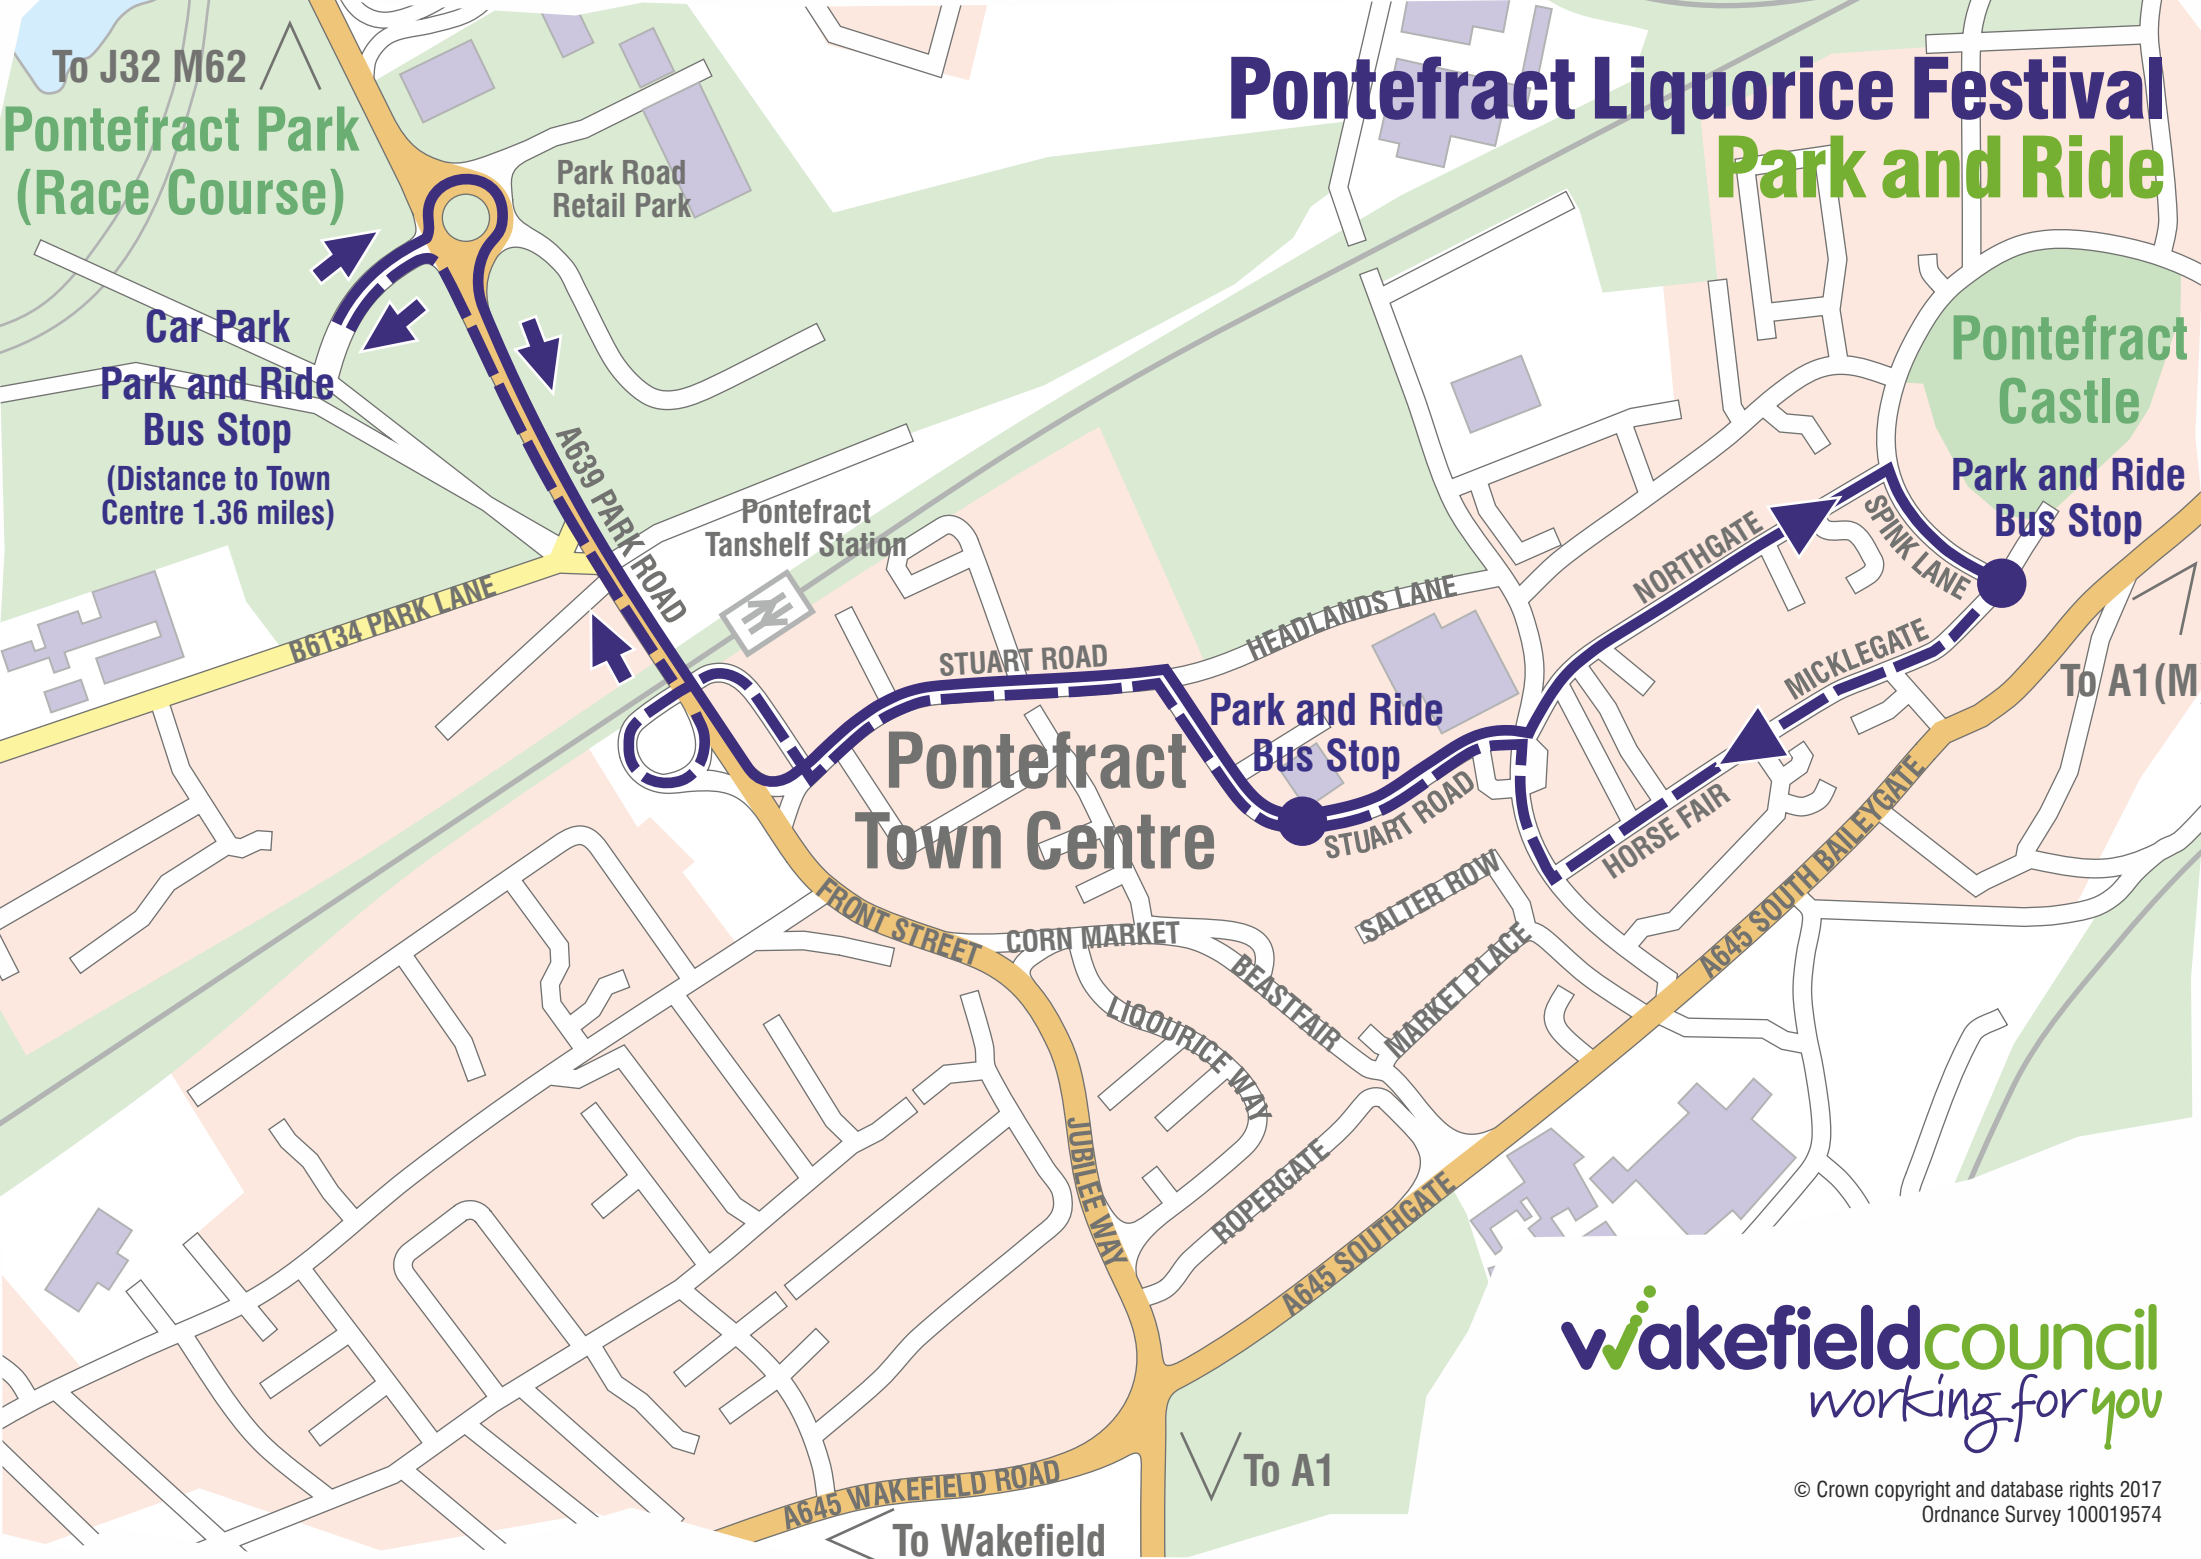

Pontefract Liquorice Festival Park and Ride

To J32 M62
**Pontefract Park
(Race Course)**

Park Road
Retail Park

**Car Park
Park and Ride
Bus Stop**
(Distance to Town
Centre 1.36 miles)

**Pontefract
Castle**
**Park and Ride
Bus Stop**

**Pontefract
Town Centre**

**Park and Ride
Bus Stop**

wakefieldcouncil
working for you

© Crown copyright and database rights 2017
Ordnance Survey 100019574

To Wakefield

To A1

To A1 (M)