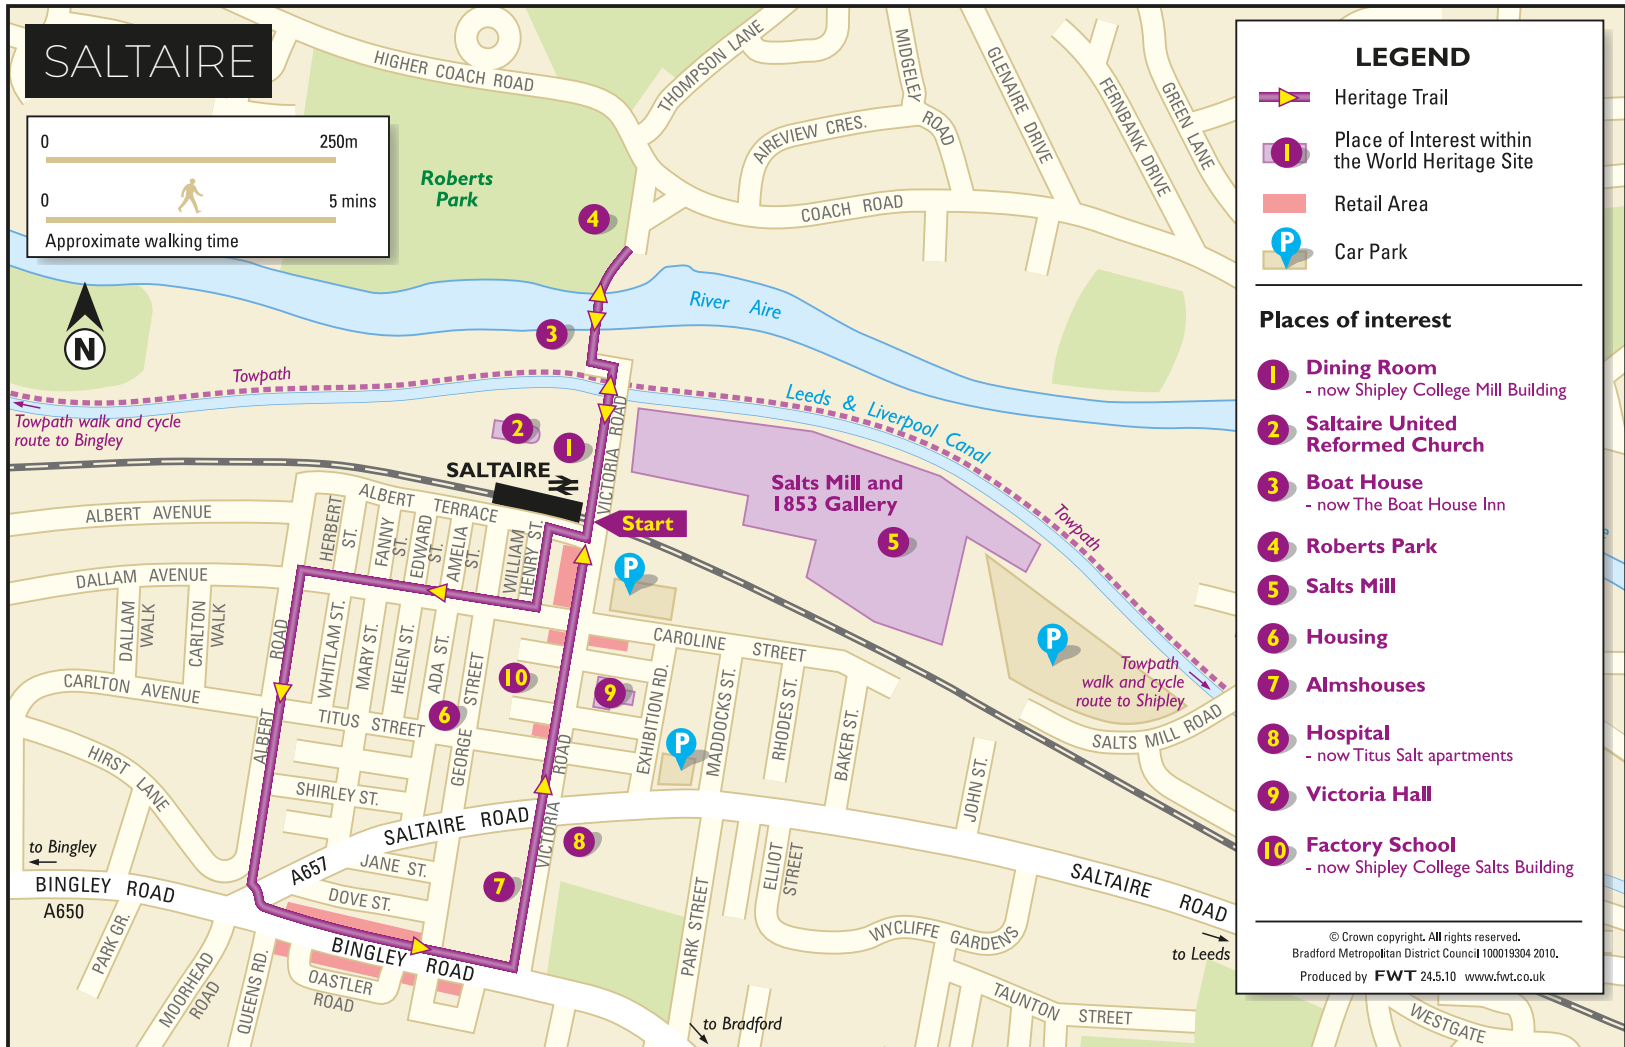

SALTAIRE

LEGEND

- Heritage Trail
- Place of Interest within the World Heritage Site
- Retail Area
- Car Park

Places of interest

- 1 Dining Room**
- now Shipley College Mill Building
- 2 Saltaire United Reformed Church**
- 3 Boat House**
- now The Boat House Inn
- 4 Roberts Park**
- 5 Salts Mill**
- 6 Housing**
- 7 Almshouses**
- 8 Hospital**
- now Titus Salt apartments
- 9 Victoria Hall**
- 10 Factory School**
- now Shipley College Salts Building