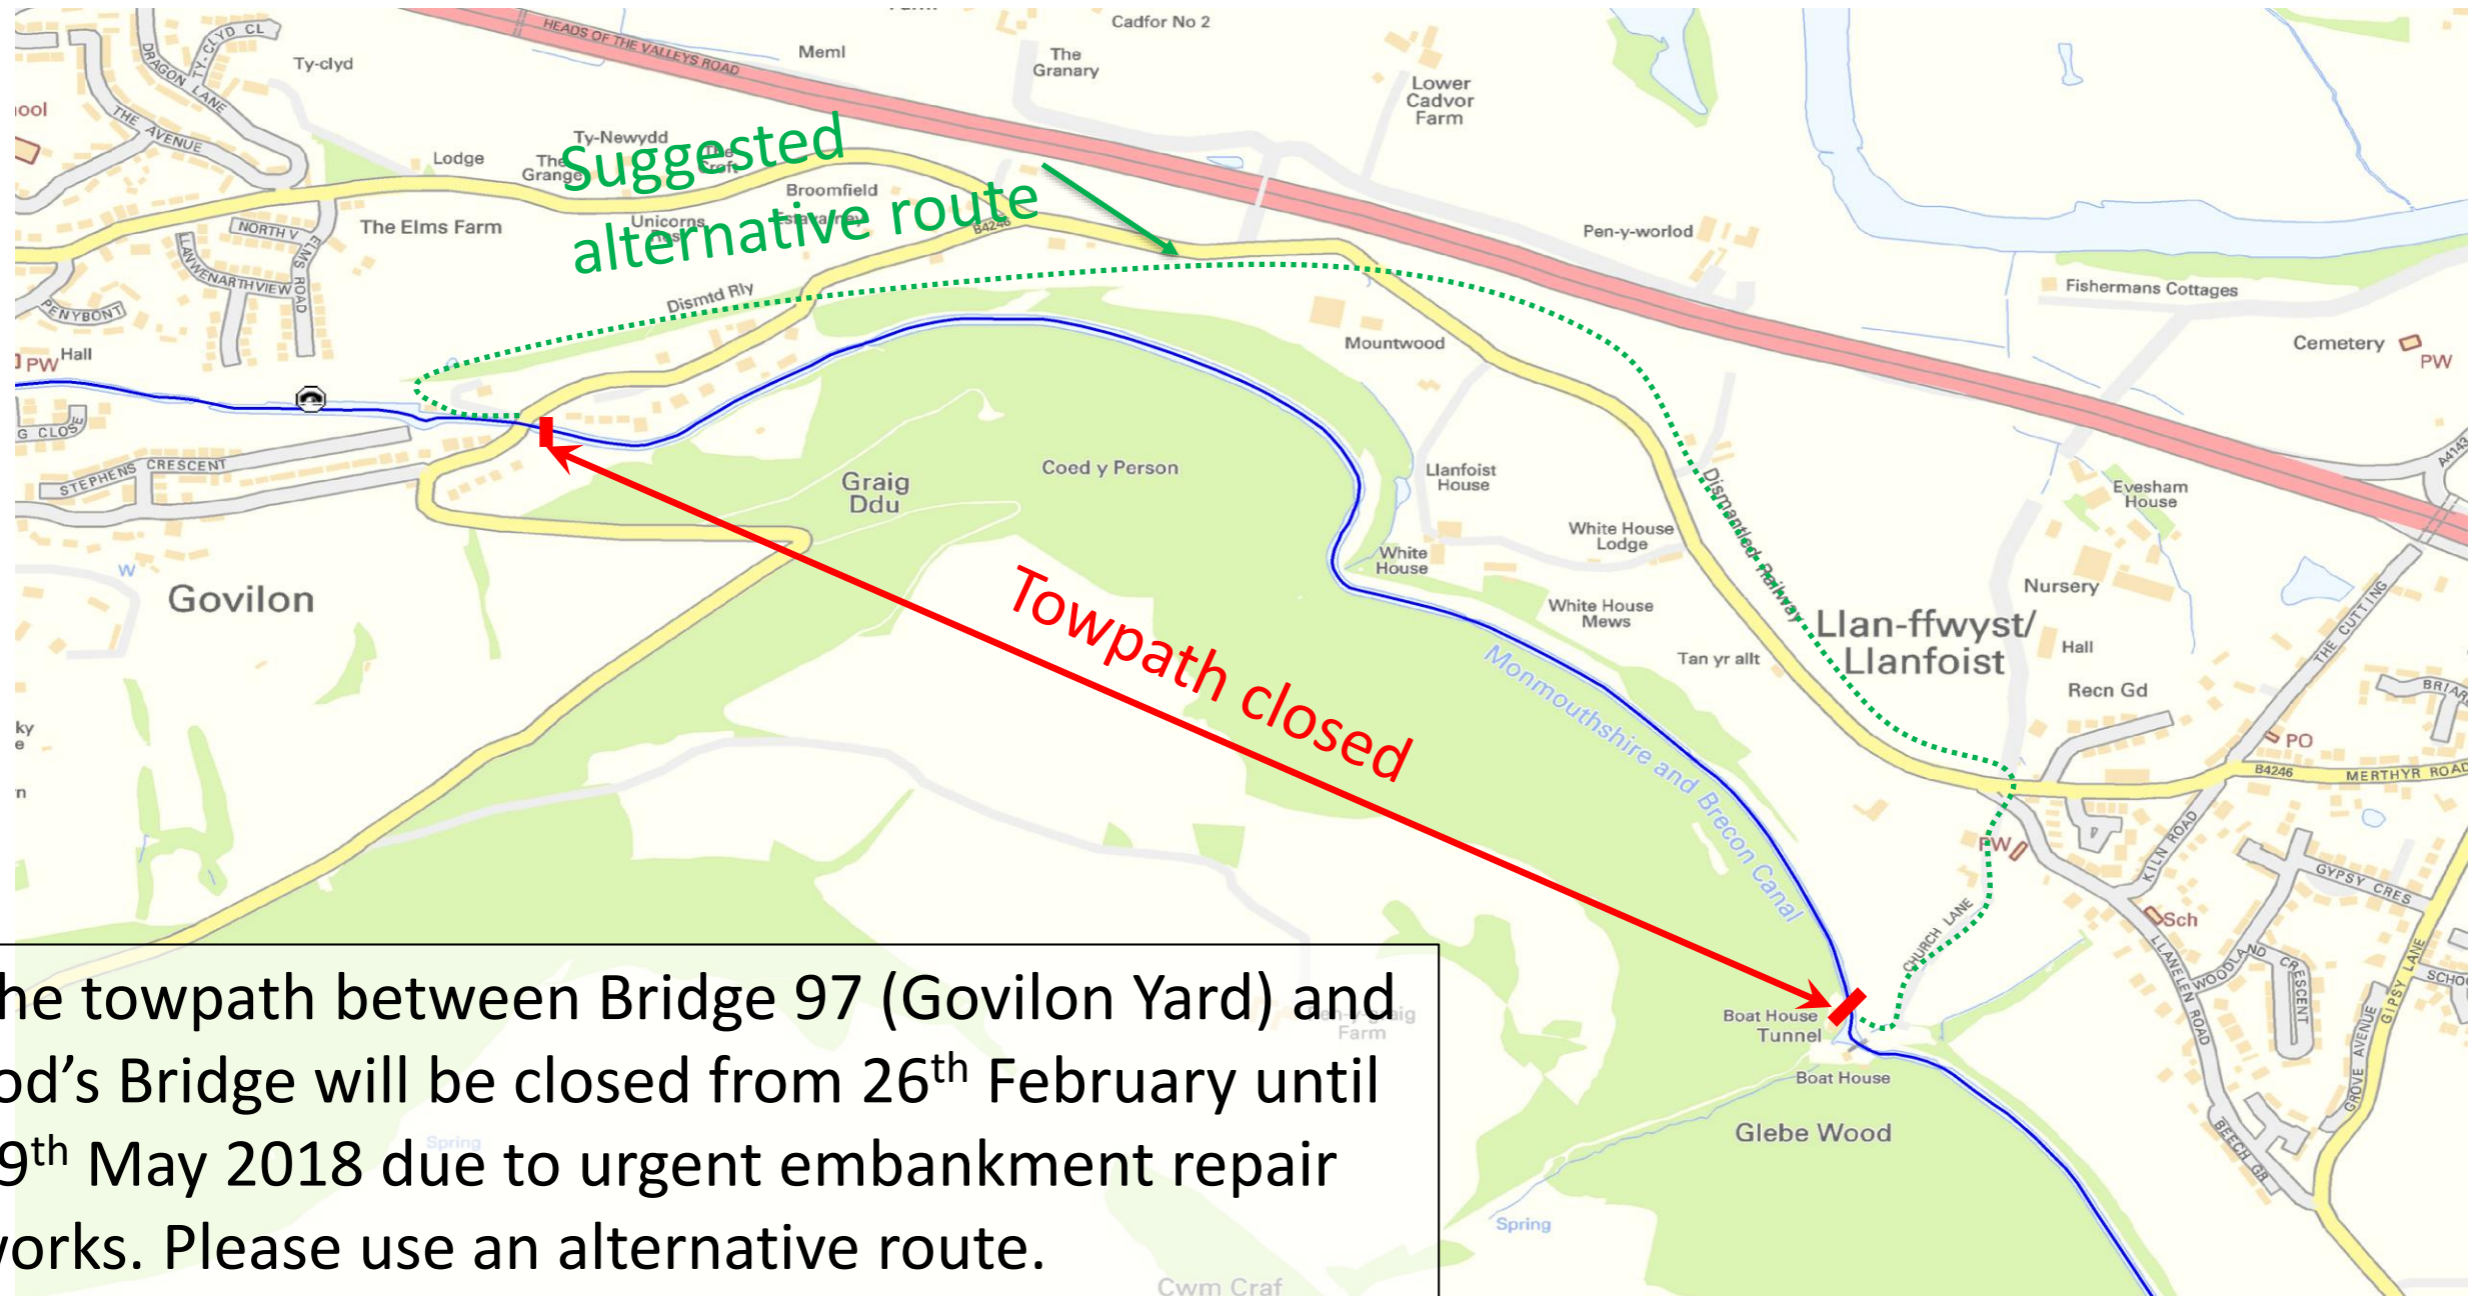

Glandŵr
Cymru

The Canal & River Trust in Wales

Towpath closed between Bridge 97 and Tod's Bridge

The towpath between Bridge 97 (Govilon Yard) and Tod's Bridge will be closed from 26th February until 19th May 2018 due to urgent embankment repair works. Please use an alternative route.