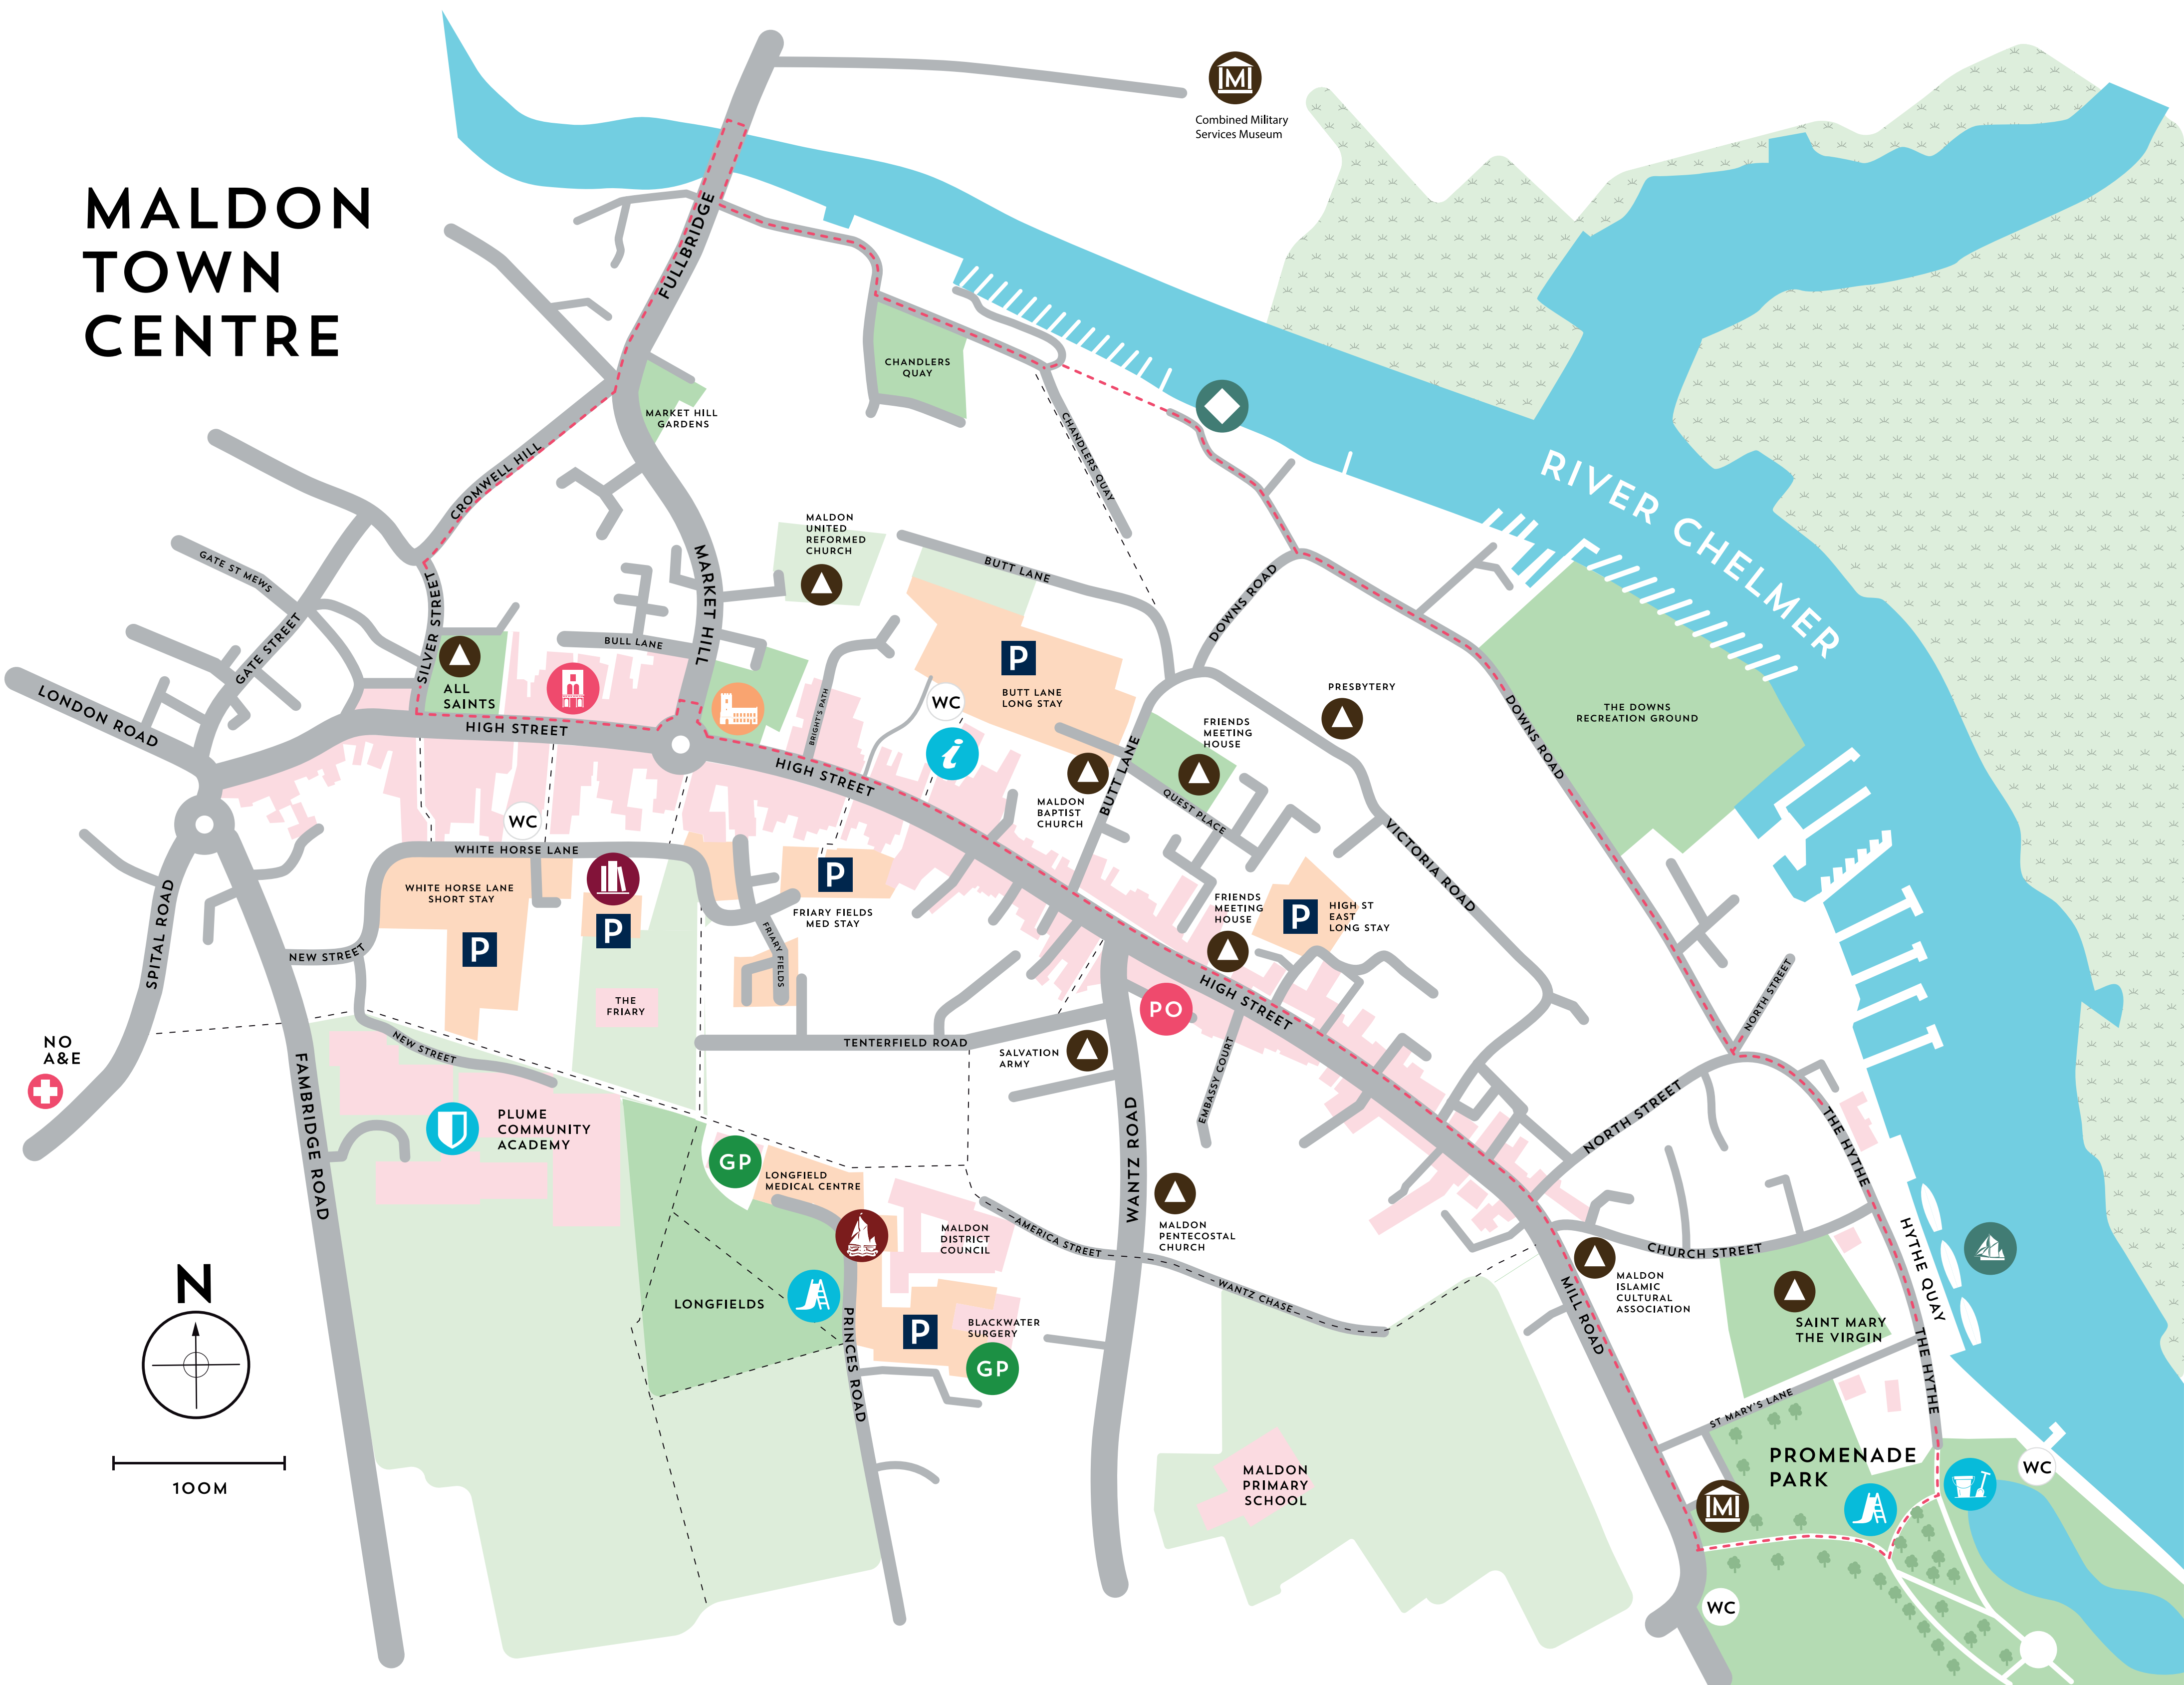

MALDON TOWN CENTRE

Combined Military Services Museum

CHANDLERS QUAY

MARKET HILL GARDENS

MALDON UNITED REFORMED CHURCH

BUTT LANE

ALL SAINTS

BULL LANE

QUEST PLACE

VICTORIA ROAD

LONDON ROAD

GATE STREET

SILVER STREET

BULL LANE

BUTT LANE

QUEST PLACE

VICTORIA ROAD

WHITE HORSE LANE

WHITE HORSE LANE SHORT STAY

FRIARY FIELDS MED STAY

FRIENDS MEETING HOUSE

HIGH ST EAST LONG STAY

NO A&E

NEW STREET

NEW STREET

THE FRIARY

FRIARY FIELDS

MALDON BAPTIST CHURCH

FRIENDS MEETING HOUSE

PO

SALVATION ARMY

TENTERFIELD ROAD