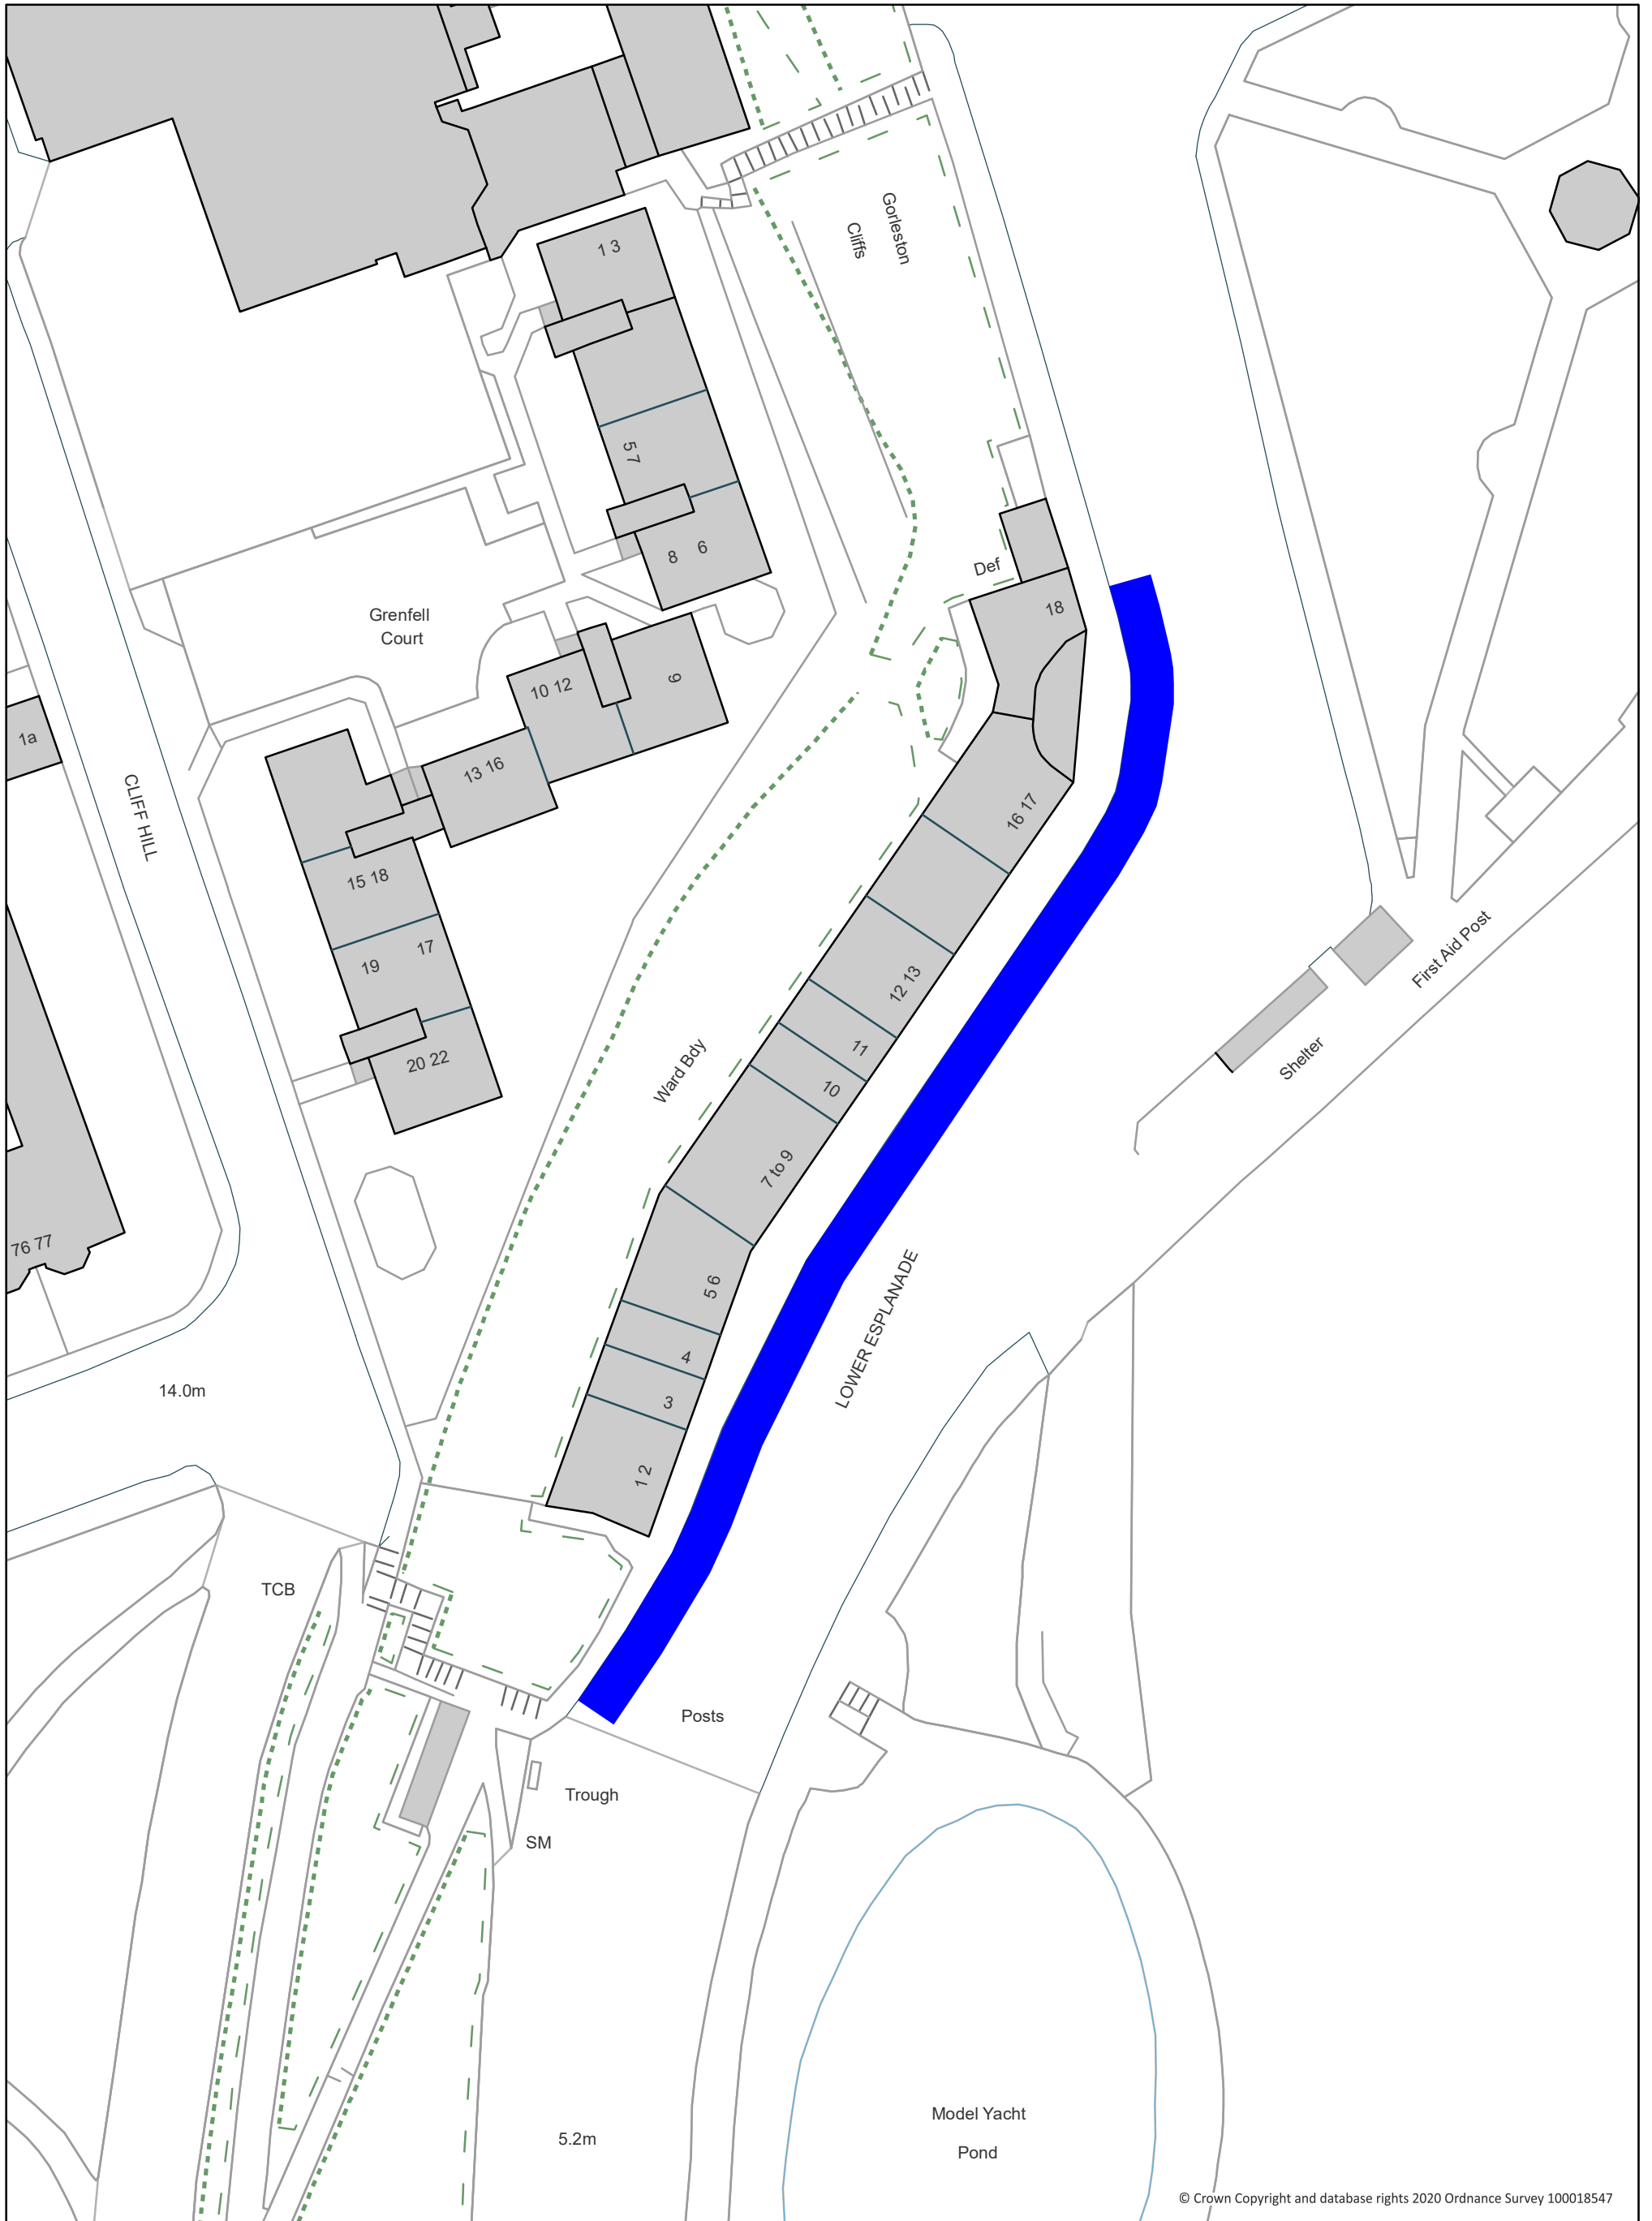

Parking Suspension on West Side of Car Park on Lower Promenade

Date: 04/06/2020
User Name: sgs
Drawing No.:
Scale @ A3: 1:500