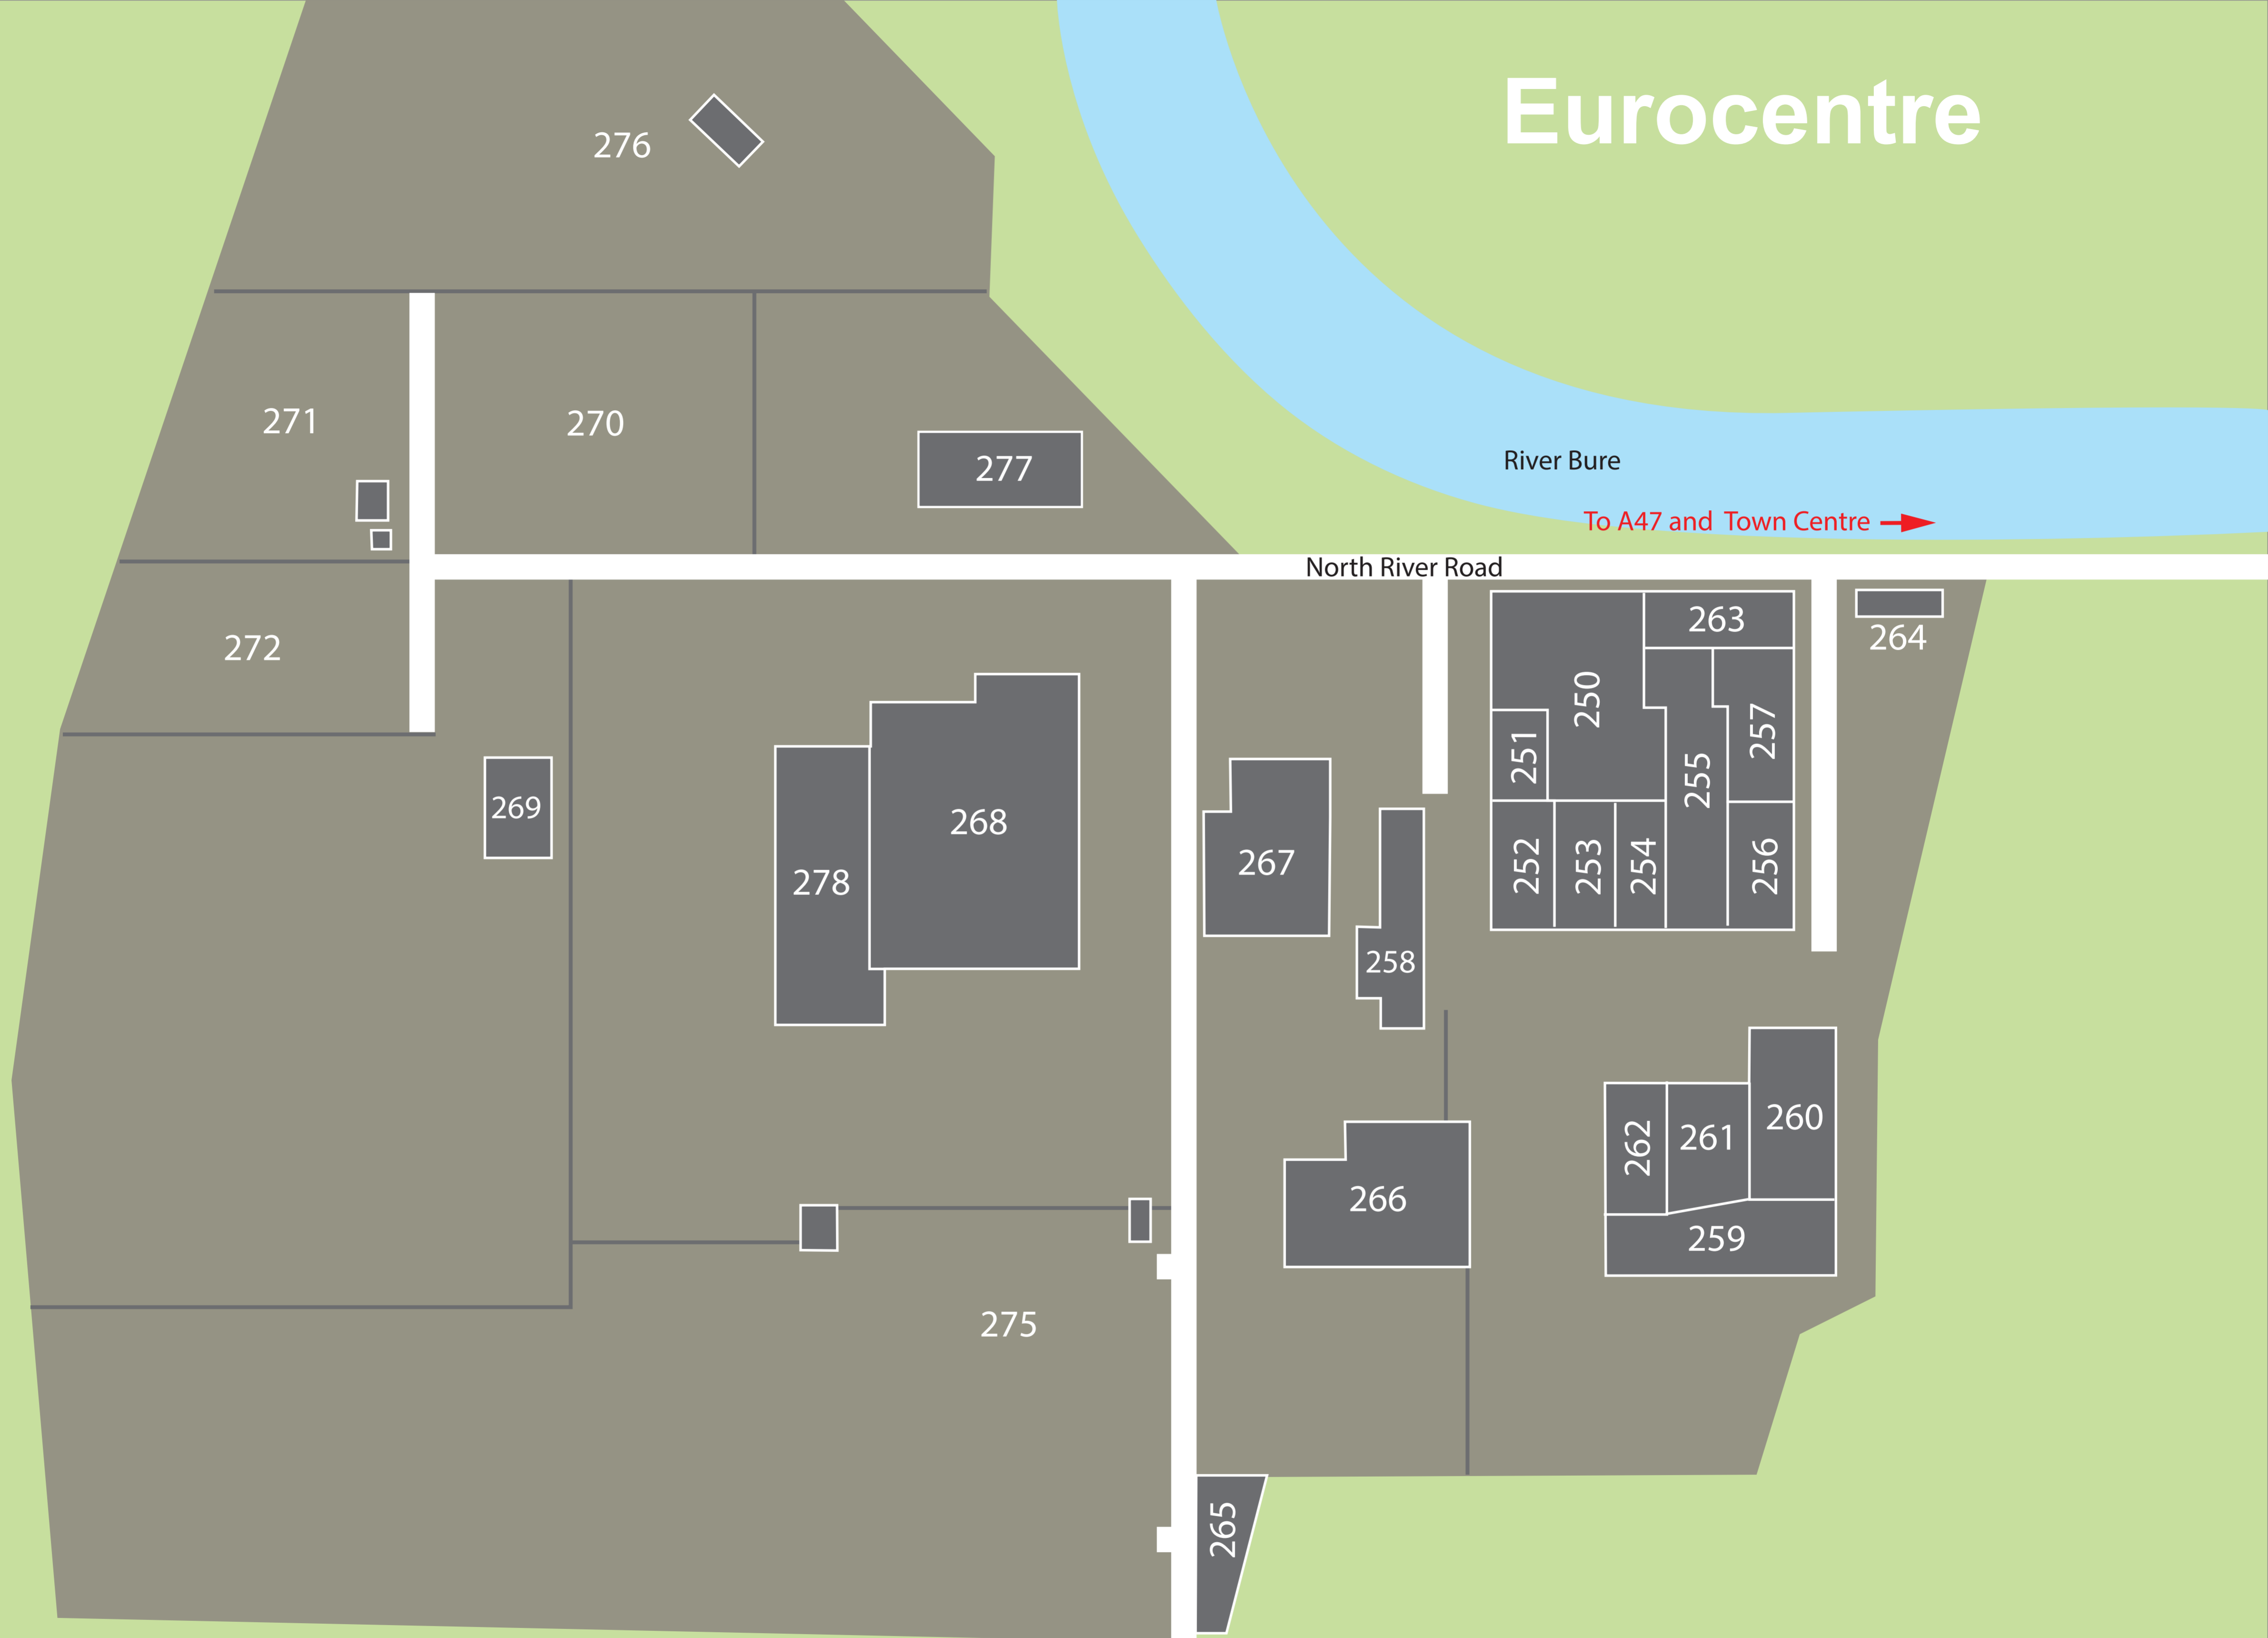

# Eurocentre

River Bure

North River Road

To A47 and Town Centre →