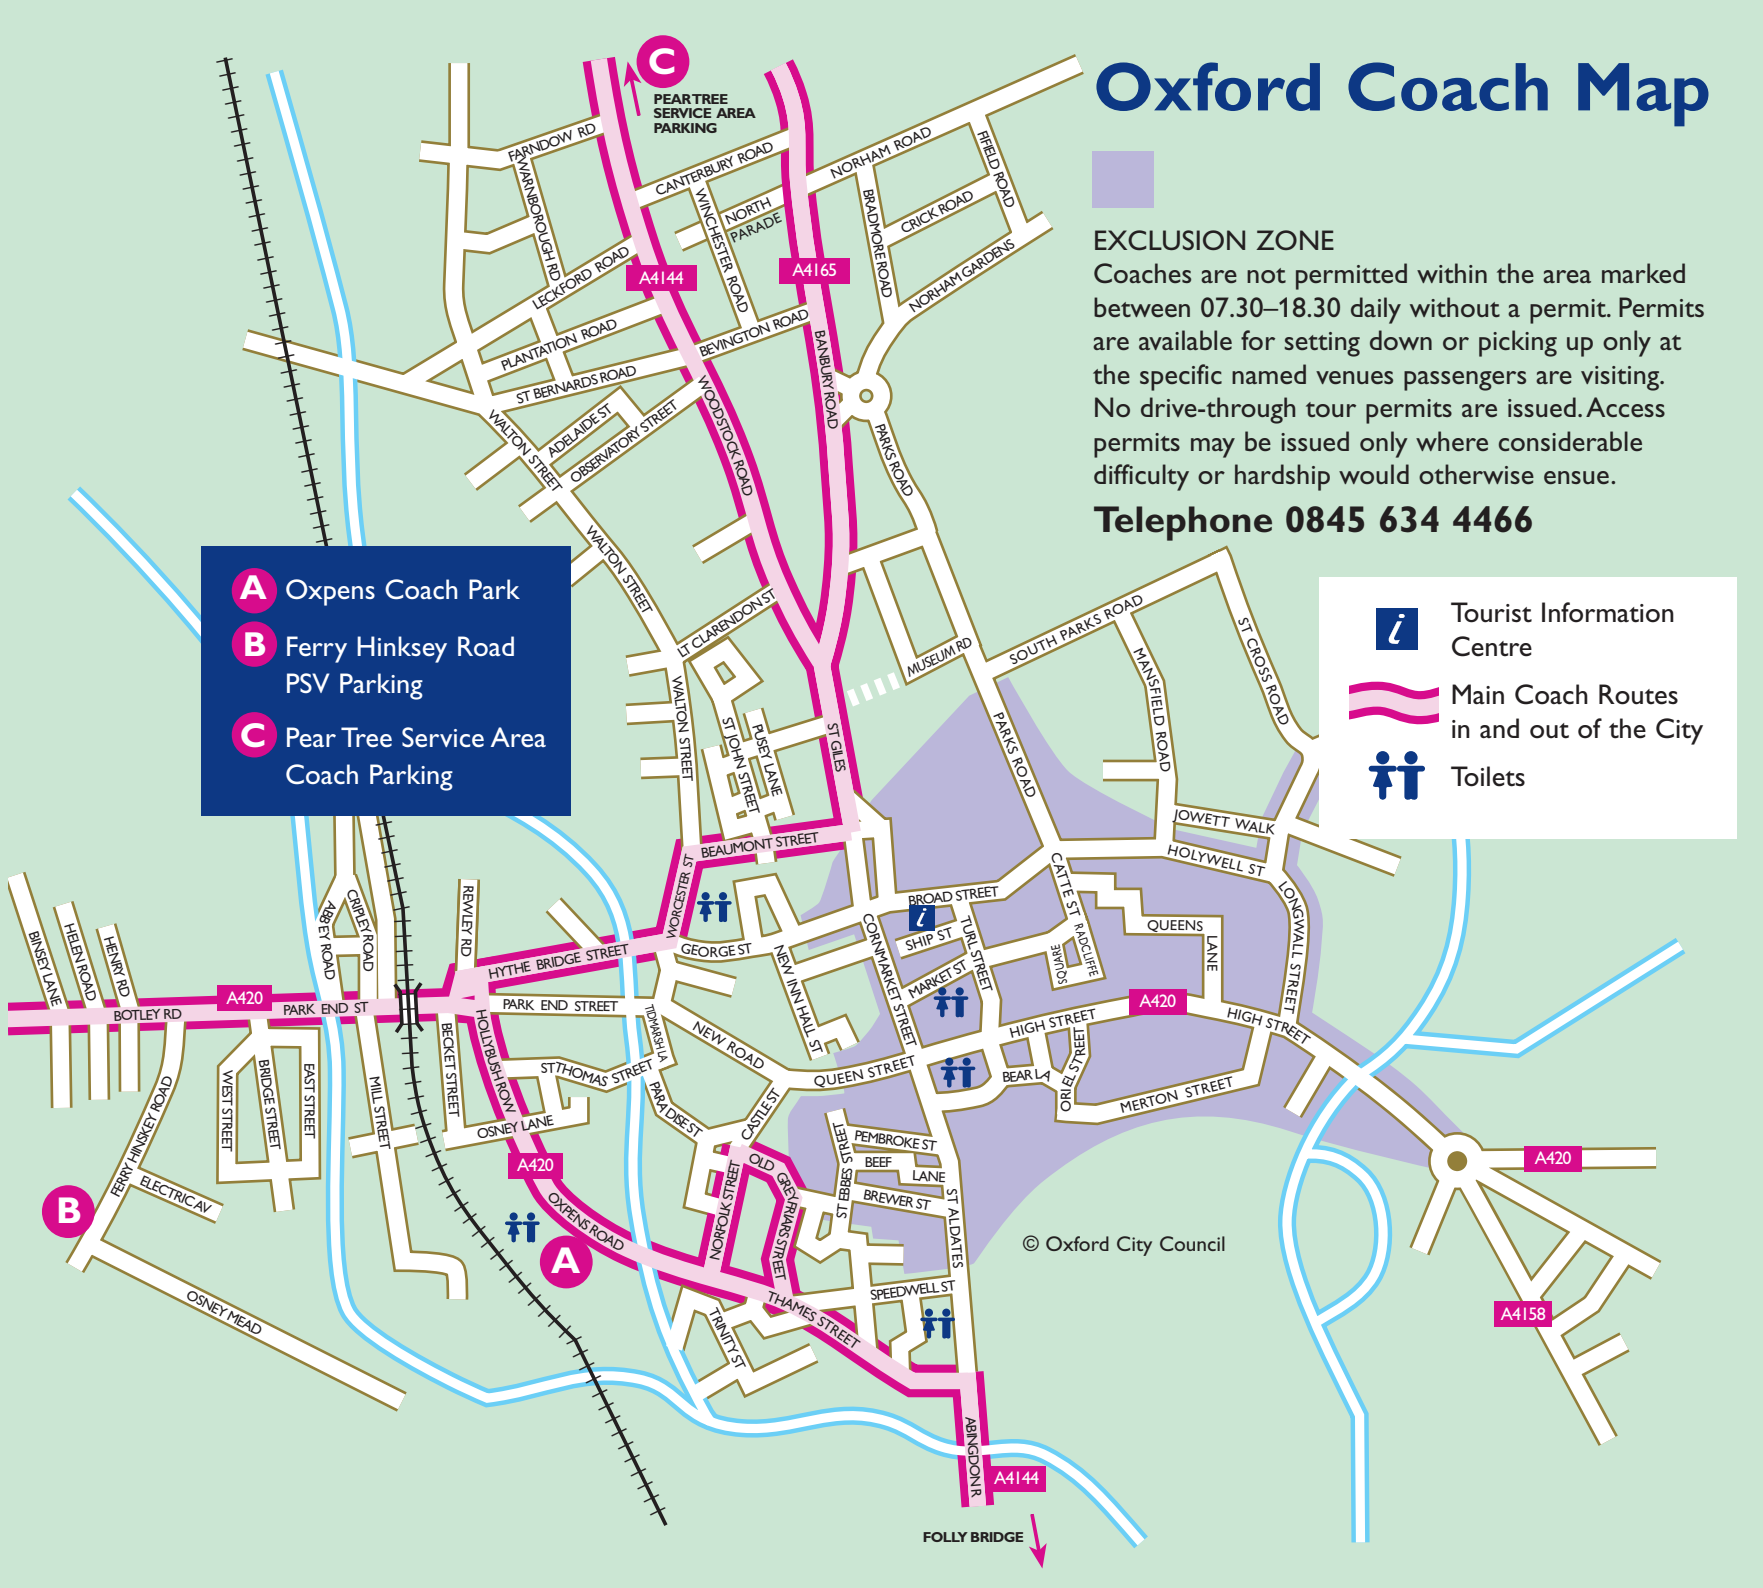

# Oxford Coach Map

## EXCLUSION ZONE

Coaches are not permitted within the area marked between 07.30–18.30 daily without a permit. Permits are available for setting down or picking up only at the specific named venues passengers are visiting. No drive-through tour permits are issued. Access permits may be issued only where considerable difficulty or hardship would otherwise ensue.

Telephone 0845 634 4466

- A** Oxpens Coach Park
- B** Ferry Hinksey Road PSV Parking
- C** Pear Tree Service Area Coach Parking

 Tourist Information Centre

 Main Coach Routes in and out of the City

 Toilets