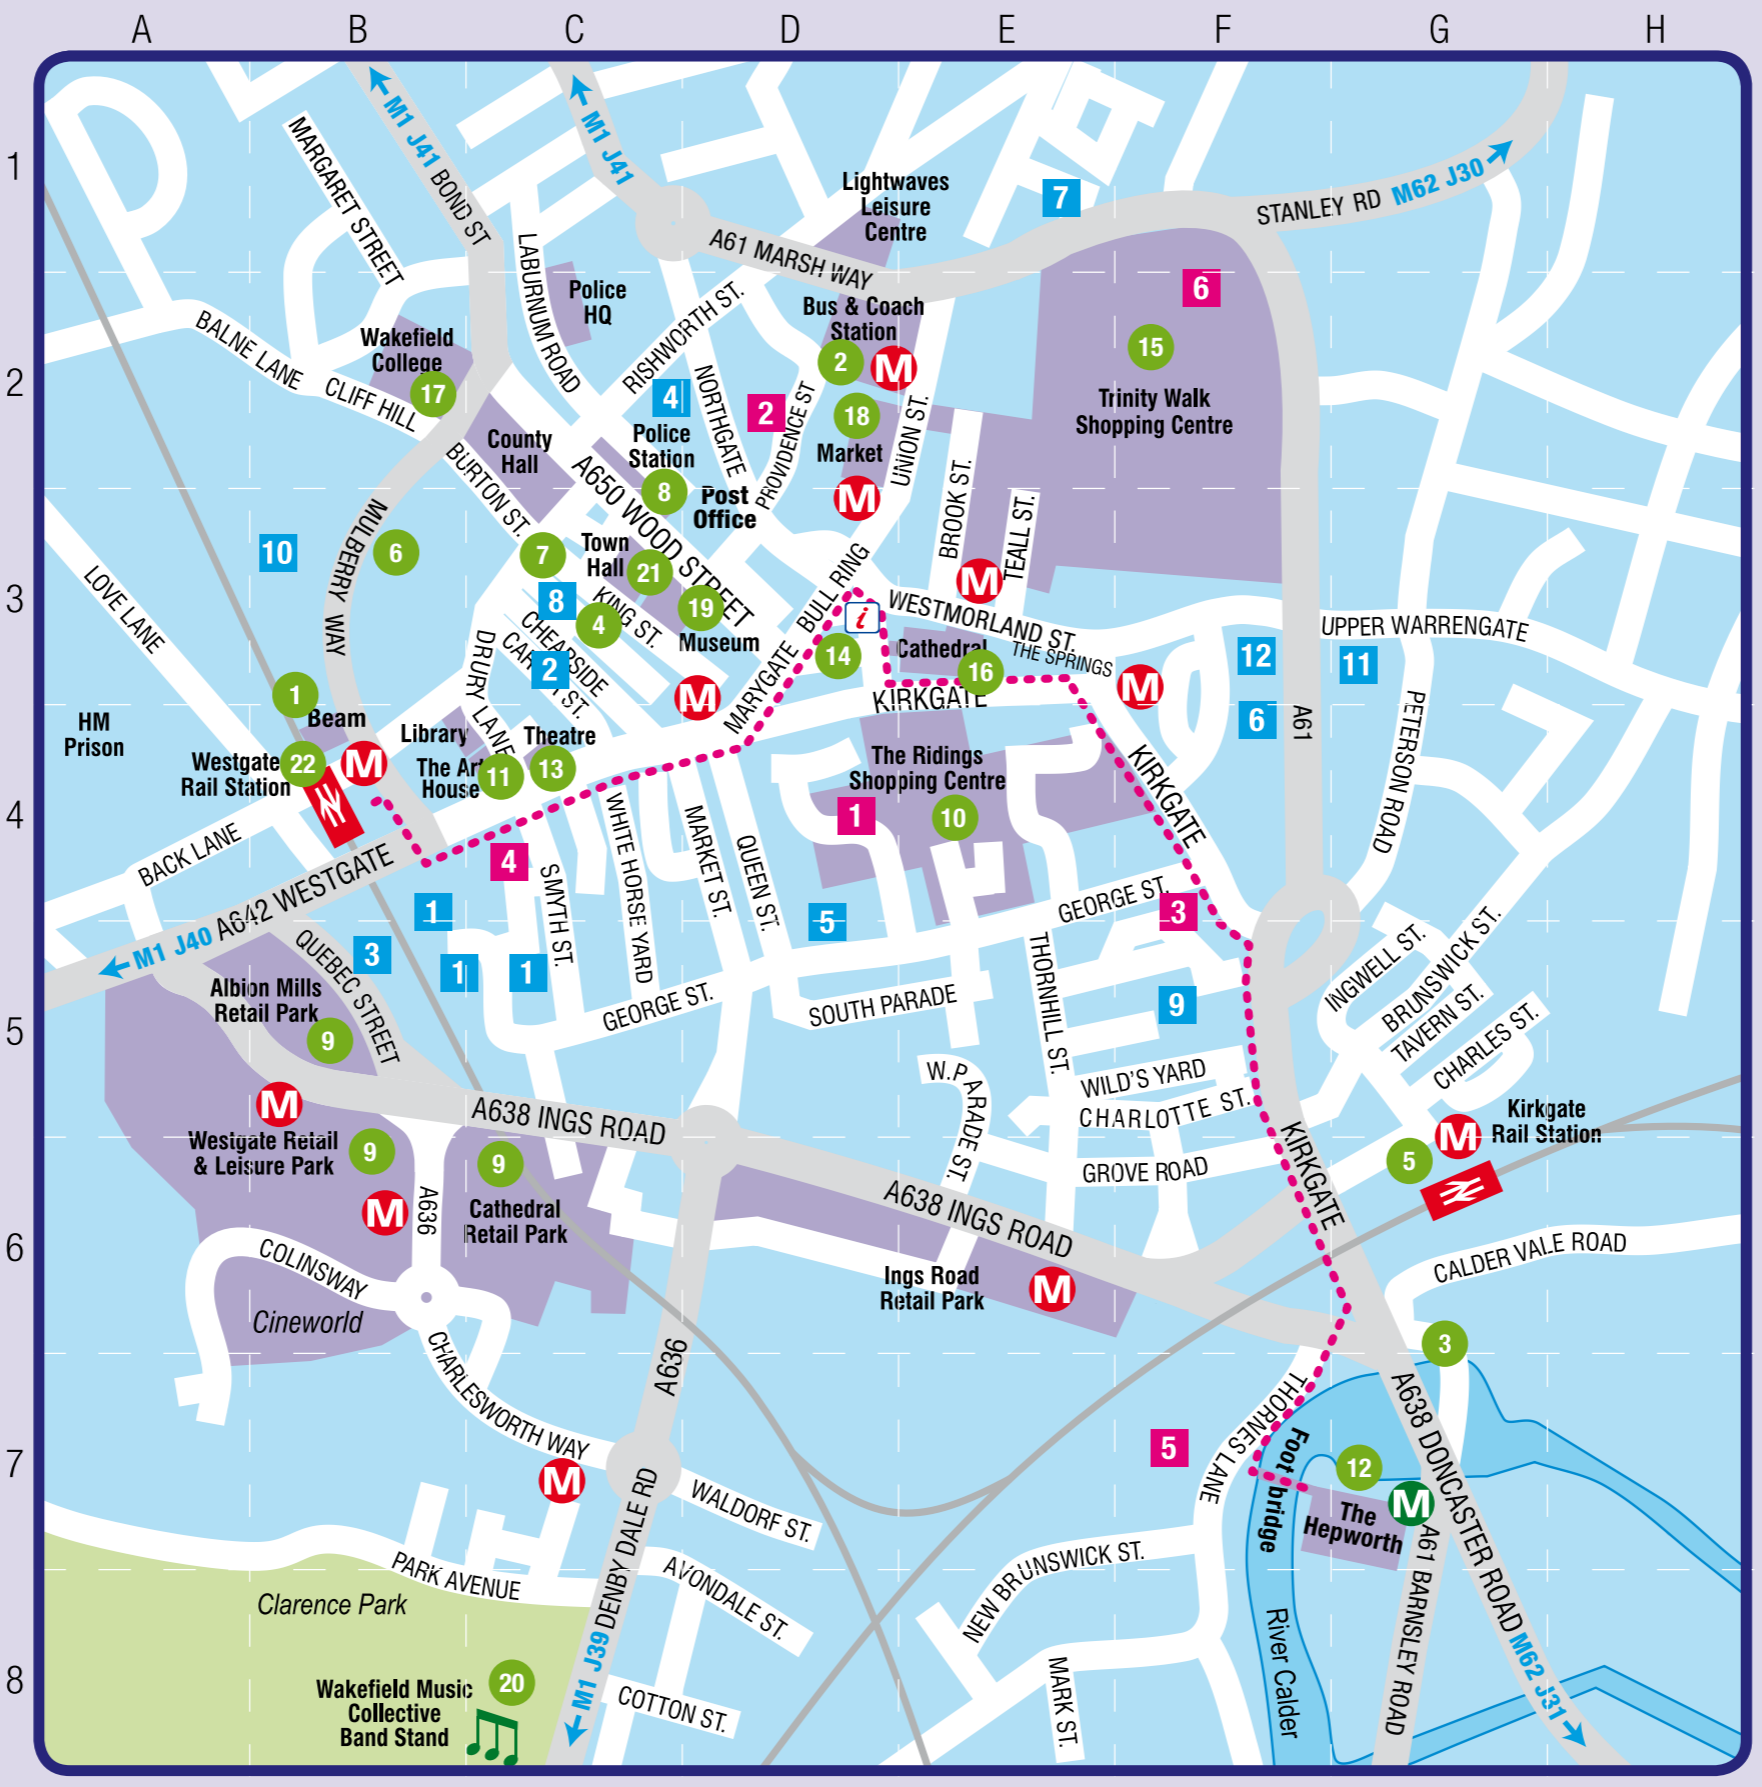

Places to visit

-  Beam B4
-  Bus Station D2
-  Chantry Chapel of St Mary G7
-  Citizens Advice Bureau C3
-  Kirkgate Railway Station G6
-  Merchant Gate B3
-  NHS Walk in Centre C3
-  Police Station C3
-  Retail Parks B5, B6, C6
-  Ridings Shopping Centre E4
-  The Art House C4
-  The Hepworth, Wakefield G7
-  Theatre Royal, Wakefield C4
-  Tourist Information Centre D3
-  Trinity Walk Shopping Centre F2
-  Wakefield Cathedral E3
-  Wakefield College B2
-  Wakefield Market D2
-  Wakefield Museum C3
-  Wakefield Music Collective Band Stand C8
-  Wakefield Town Hall C3
-  Westgate Railway Station B4

Welcome to Wakefield

Car Parking in Wakefield City Centre

Wakefield Council Car Parks		Private Car Parks	
1 Back Garden Street - Short Stay	7 Tavora Street - Long Stay	1 The Ridings	
2 Carter Street - Short Stay	8 The Granary - Short Stay	2 Providence Street	
3 Quebec Street (Coach & Lorry Park) - Long Stay	9 Thornhill Street - Long Stay	3 George Street	
4 Rishworth Street - Long Stay	10 Merchant Gate Multi Story - Public Short Stay and Rail Parking	4 Smythe Street	
5 Rodney Yard - Short Stay	11 Upper Warrengate - Long Stay	5 The Hepworth	
6 Sun Lane - Short Stay	12 Lower Warrengate - Long Stay	6 Trinity Walk	

Free City Bus

M METRO

M Bus stops Every 10 minutes

M Additional stop for the FreeCityBus - selected journeys only.

Please contact Metroline for further details
 0113 245 7676
www.wymetro.com

The Hepworth, Wakefield
 Gallery Walk, Wakefield
 West Yorkshire WF1 5AW
 Telephone:
 +44 (0)1924 247 360

- Blue plaque trail
- Wakefield stars
- Sculpture trail
- Turner trail
- Towers and turrets

wakefieldcouncil working for you