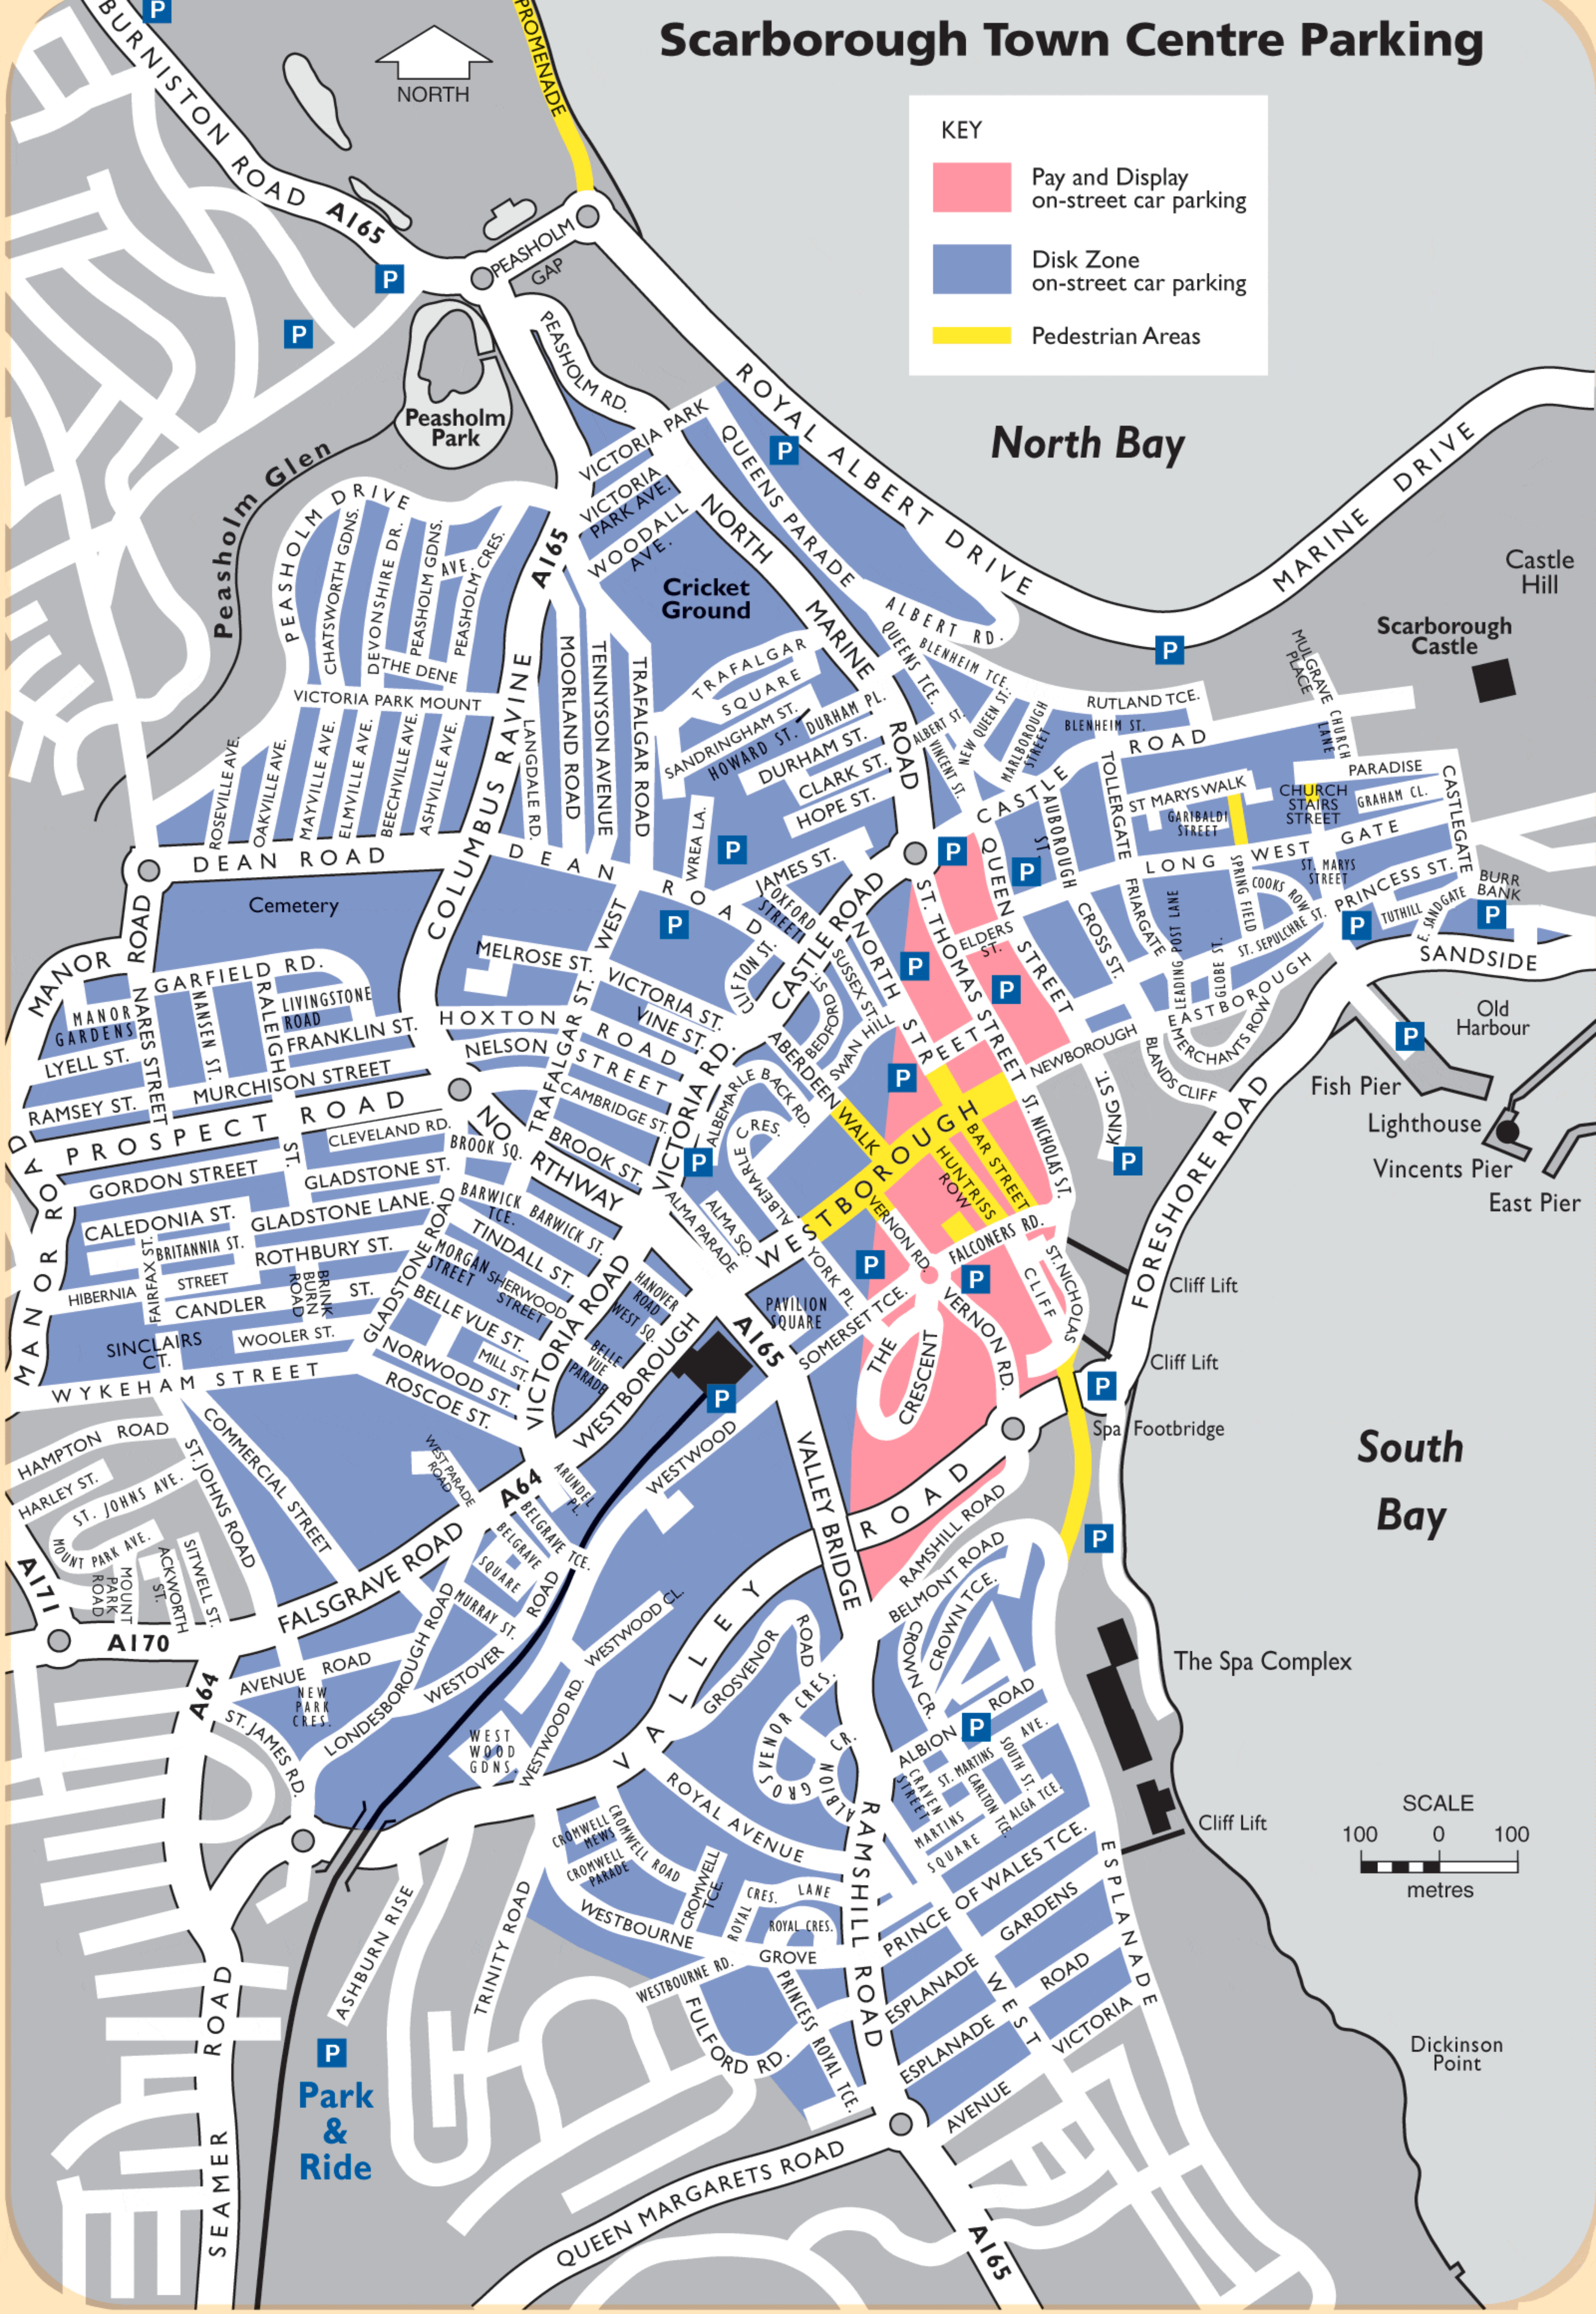

Scarborough Town Centre Parking

KEY

-  Pay and Display on-street car parking
-  Disk Zone on-street car parking
-  Pedestrian Areas

NORTH

North Bay

South Bay

Park & Ride

SCALE
100 0 100
metres