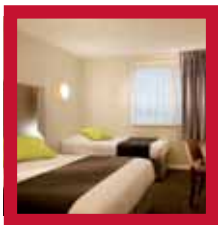

CAMPANILE BRADFORD

Campanile
HOTEL RESTAURANT

The hotel is situated close to the M606 and M62 motorway network yet only 10 minutes from the vibrant city centre. Campanile completed a £2.5m refurbishment in May last year to all 130 bedrooms, bar, restaurant and meeting rooms. Free WIFI is available in all bedrooms and public areas.

DETAILS OF OFFER

- £89 for 2 nights accommodation with full English breakfast for up to 2 adults and 1 child (up to 10 years old) sharing the same room.
- Limited number of rooms available with sofa bed for 2 small children.
- Interconnecting rooms available at half price.
- 20% discount available off restaurant meals.
- Free car parking. Free WIFI.

Terms and conditions –

Available on weekends until 31.12.10. Subject to room availability. Not available with any other offer. Please quote **DB1** for access to this rate.