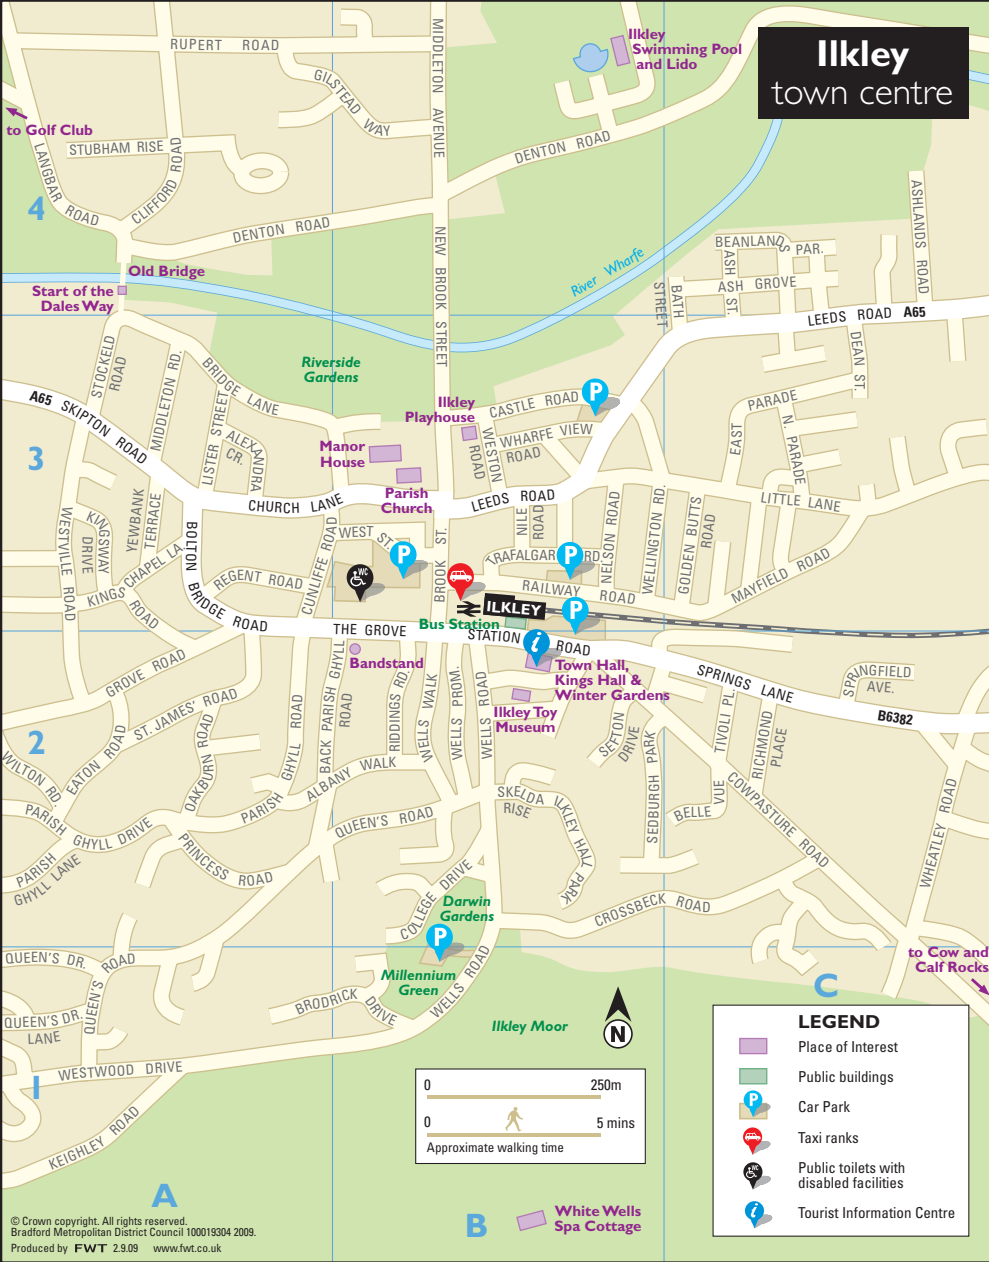

Ilkley town centre

LEGEND	
	Place of Interest
	Public buildings
	Car Park
	Taxi ranks
	Public toilets with disabled facilities
	Tourist Information Centre

A

B

White Wells Spa Cottage