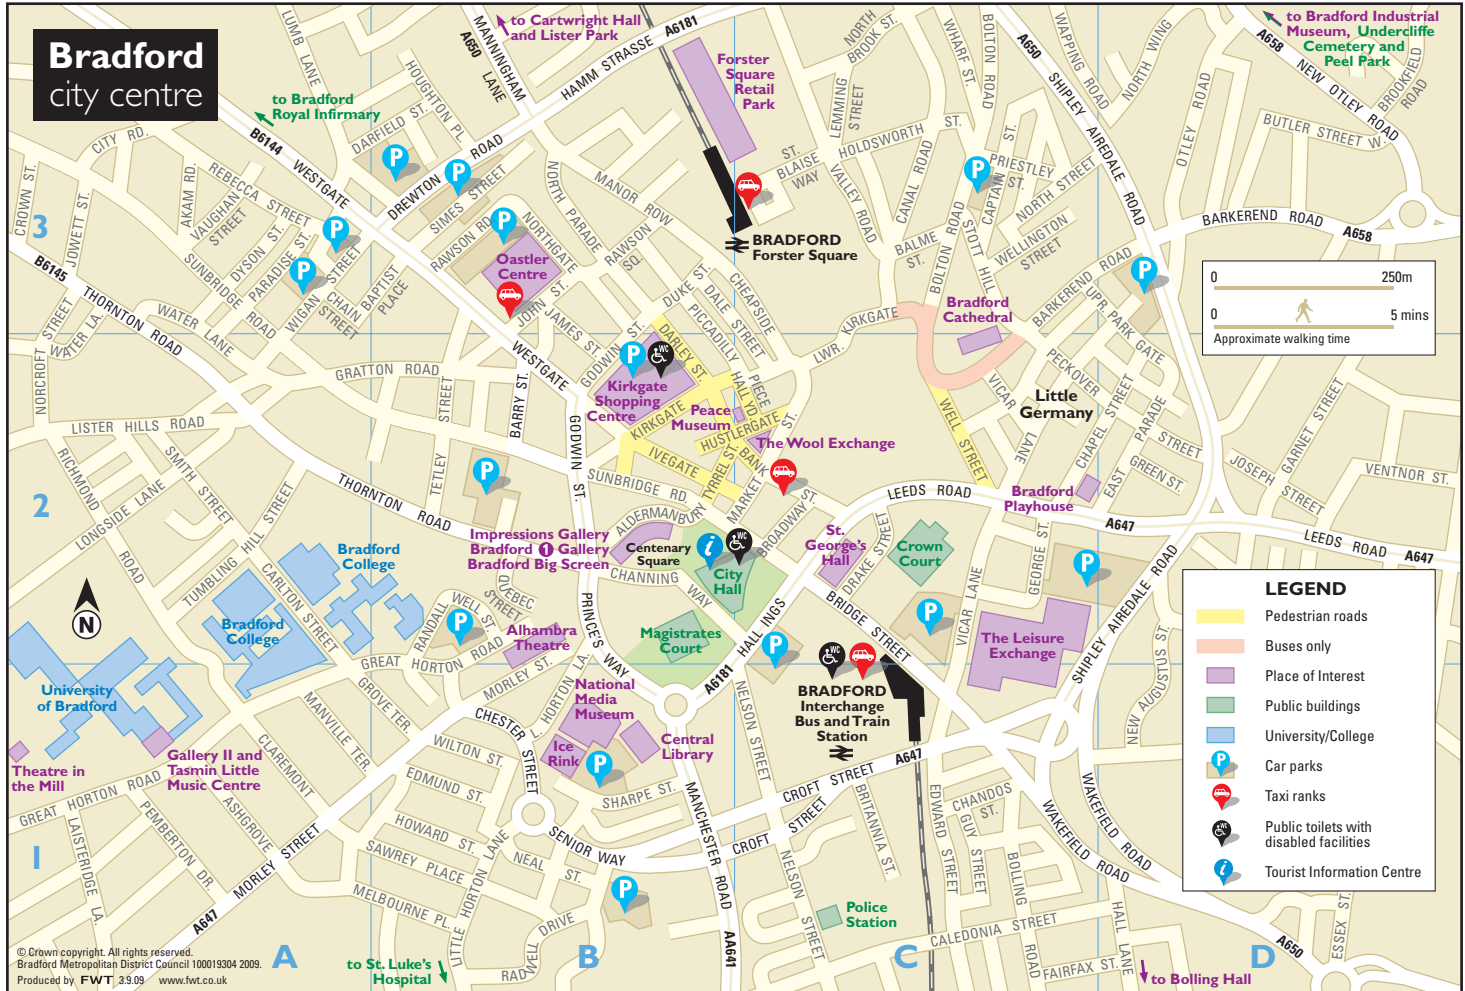

# Bradford city centre

LEGEND	
	Pedestrian roads
	Buses only
	Place of Interest
	Public buildings
	University/College
	Car parks
	Taxi ranks
	Public toilets with disabled facilities
	Tourist Information Centre

to St. Luke's Hospital

to Bolling Hall

to Cartwright Hall and Lister Park

to Bradford Royal Infirmary

to Bradford Industrial Museum, Undercliffe Cemetery and Peel Park