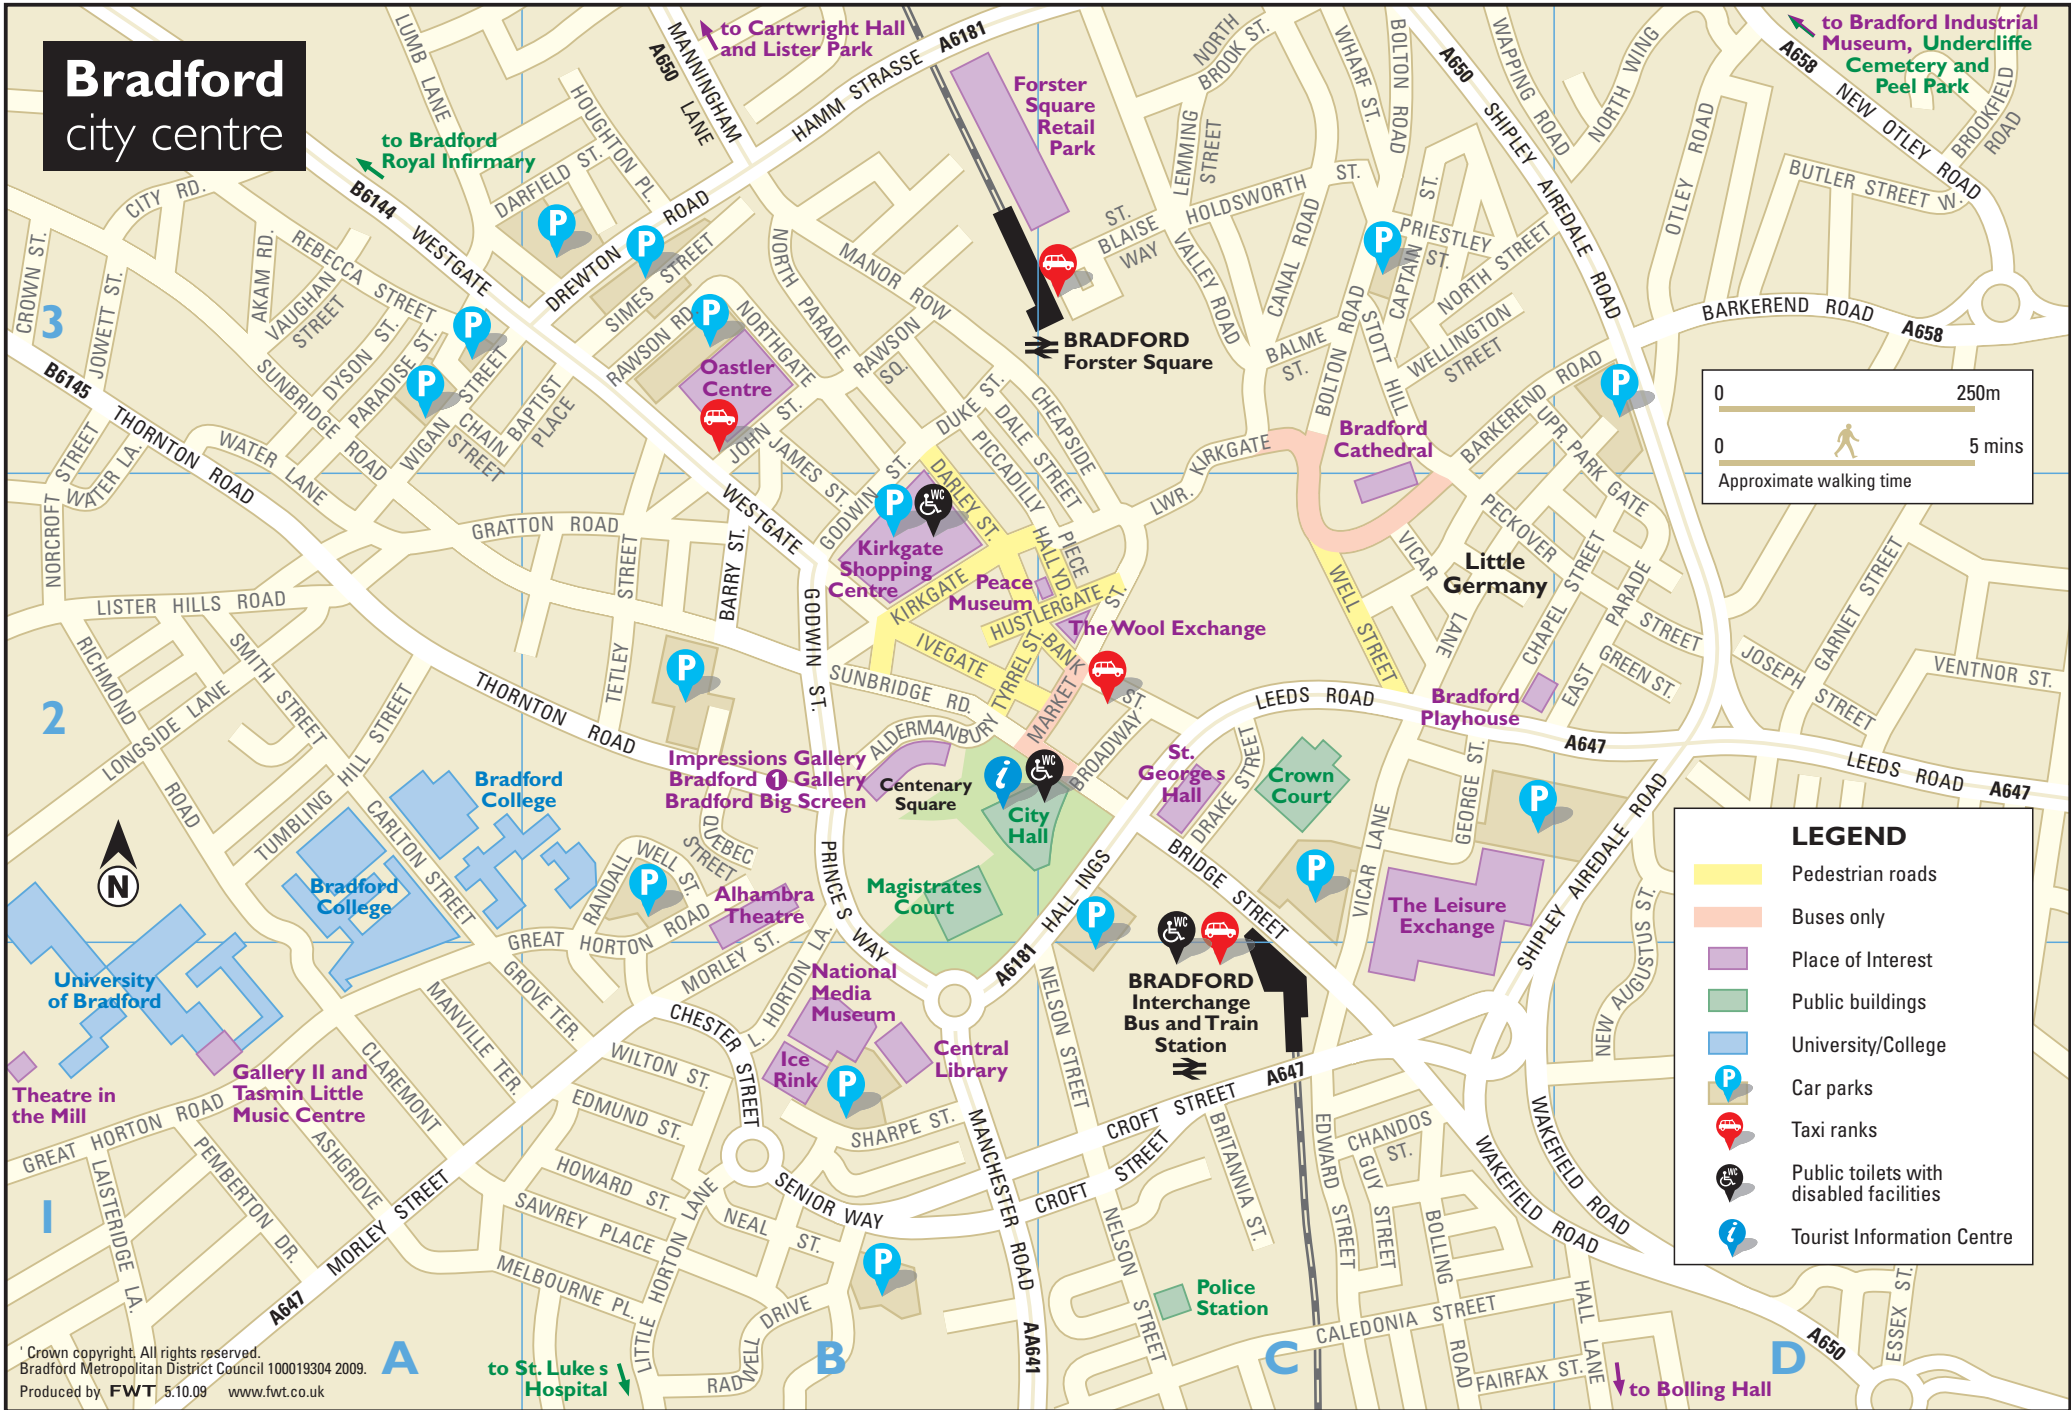

Bradford city centre

LEGEND

- Pedestrian roads
- Buses only
- Place of Interest
- Public buildings
- University/College
- P Car parks
- T Taxi ranks
- WC Public toilets with disabled facilities
- i Tourist Information Centre

to St. Luke's Hospital

to Bolling Hall