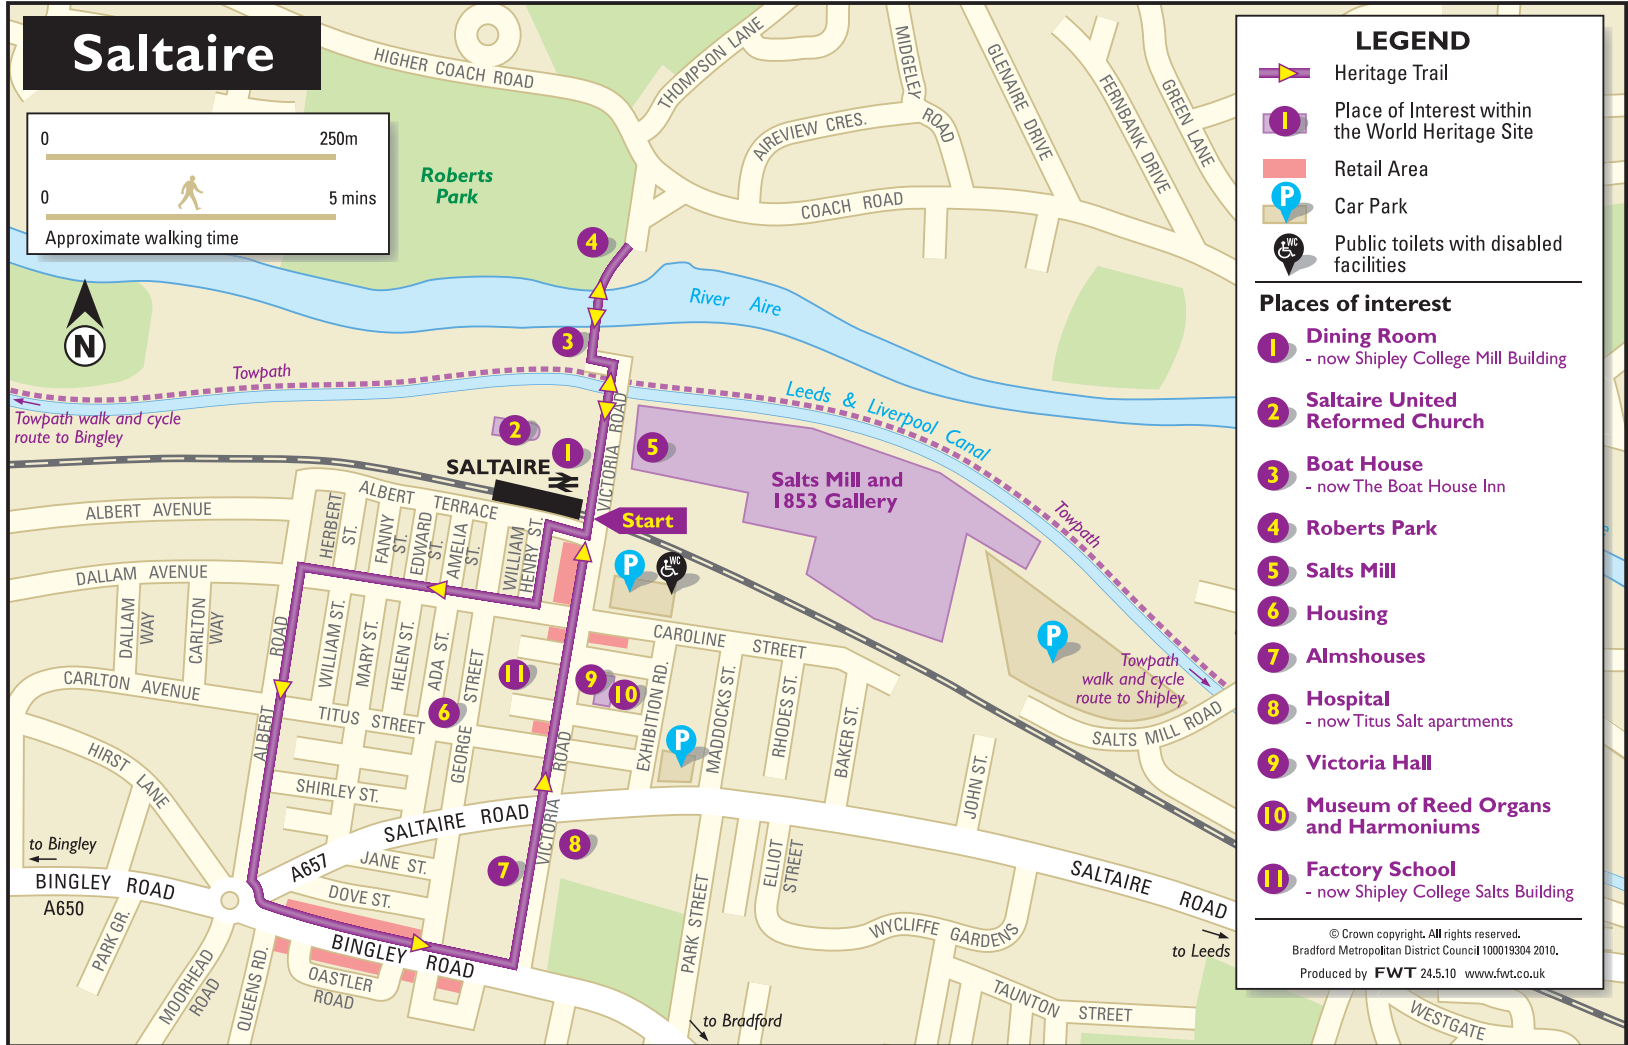

Saltaire

LEGEND

- Heritage Trail
- Place of Interest within the World Heritage Site
- Retail Area
- Car Park
- Public toilets with disabled facilities

Places of interest

- 1 Dining Room**
- now Shipley College Mill Building
- 2 Saltaire United Reformed Church**
- 3 Boat House**
- now The Boat House Inn
- 4 Roberts Park**
- 5 Salts Mill**
- 6 Housing**
- 7 Almshouses**
- 8 Hospital**
- now Titus Salt apartments
- 9 Victoria Hall**
- 10 Museum of Reed Organs and Harmoniums**
- 11 Factory School**
- now Shipley College Salts Building