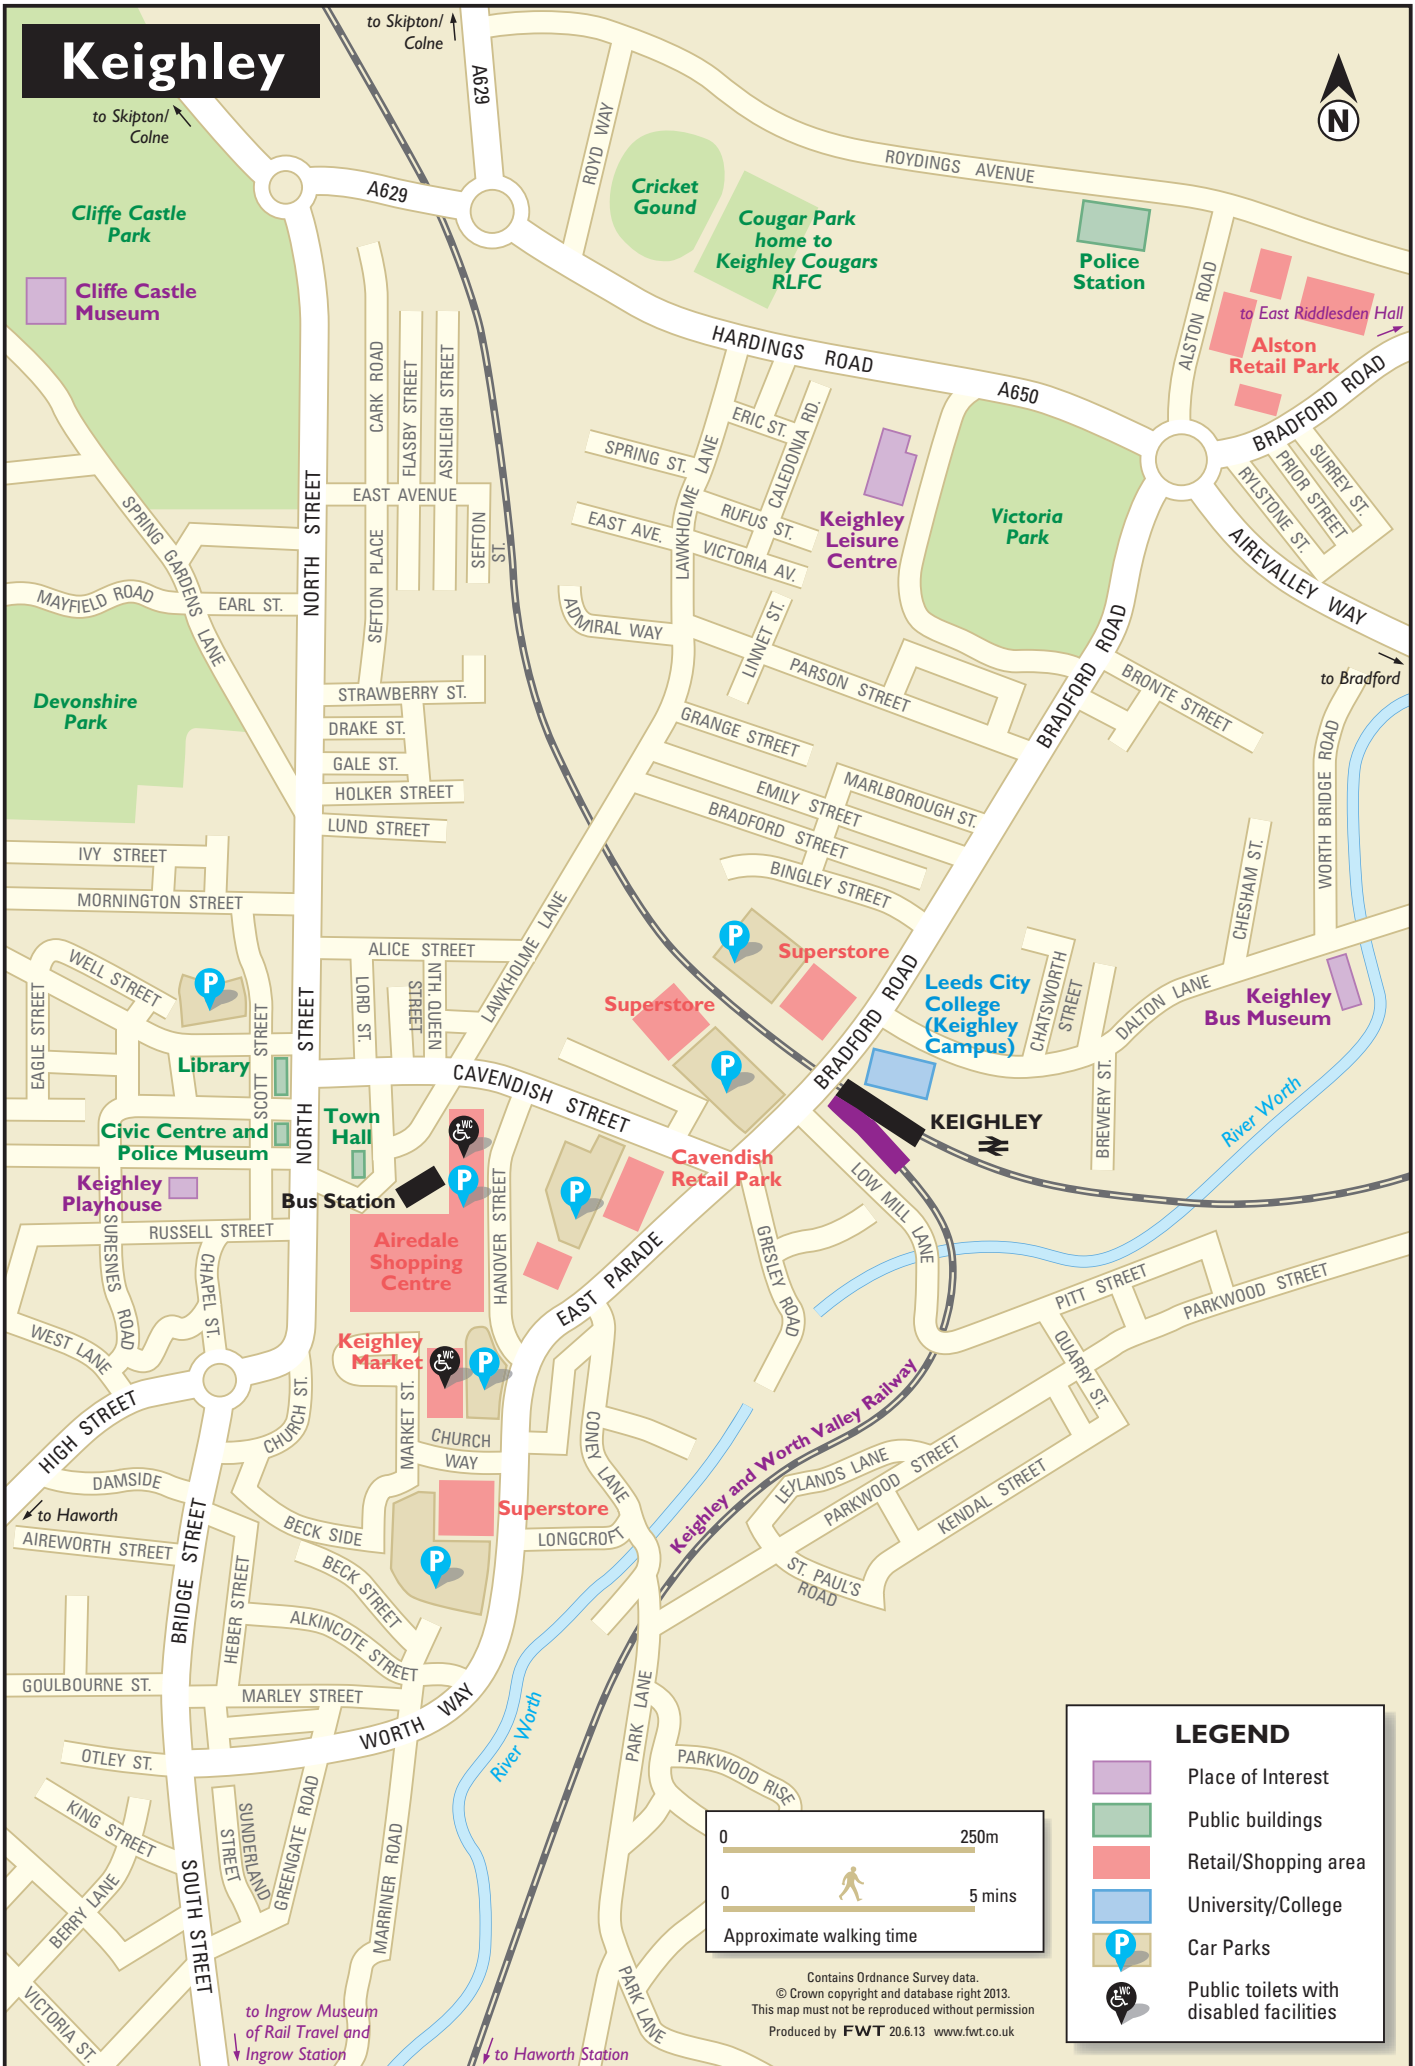

Keighley

LEGEND

-  Place of Interest
-  Public buildings
-  Retail/Shopping area
-  University/College
-  Car Parks
-  Public toilets with disabled facilities

Contains Ordnance Survey data.
 © Crown copyright and database right 2013.
 This map must not be reproduced without permission
 Produced by FWT 20.6.13 www.fwt.co.uk

to Ingham Museum of Rail Travel and
 Ingham Station

to Haworth Station