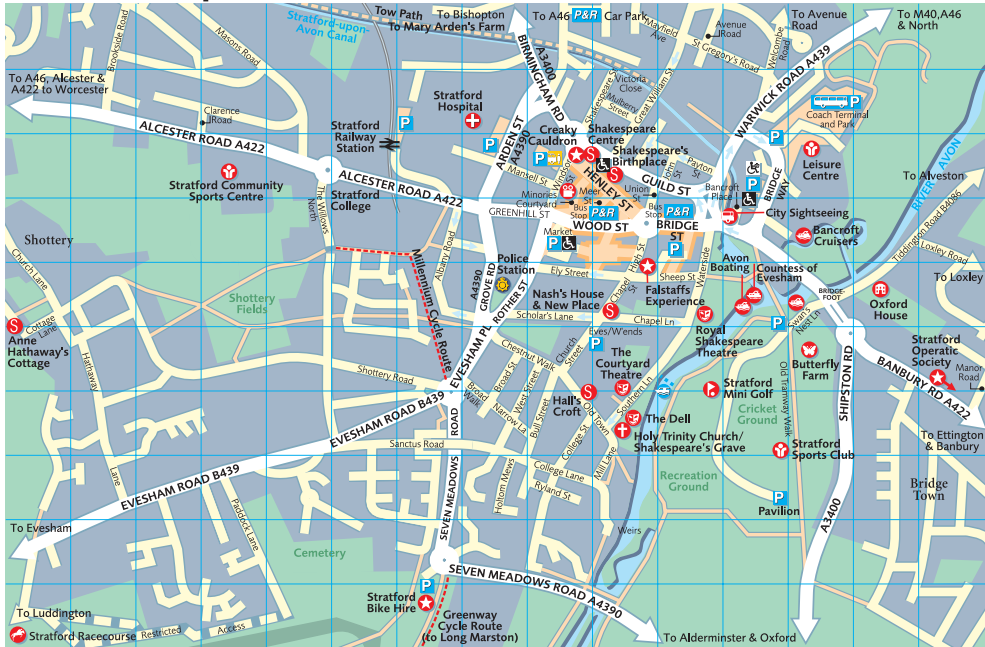

Stratford-upon-Avon

0 100 200 300 400 metres
Map prepared from information derived from aerial photography and original field survey by Arka Cartographics Ltd. for Shakespeare Country Tourism Ltd. © 03/11

A B C D E F G H J K L M N P Q