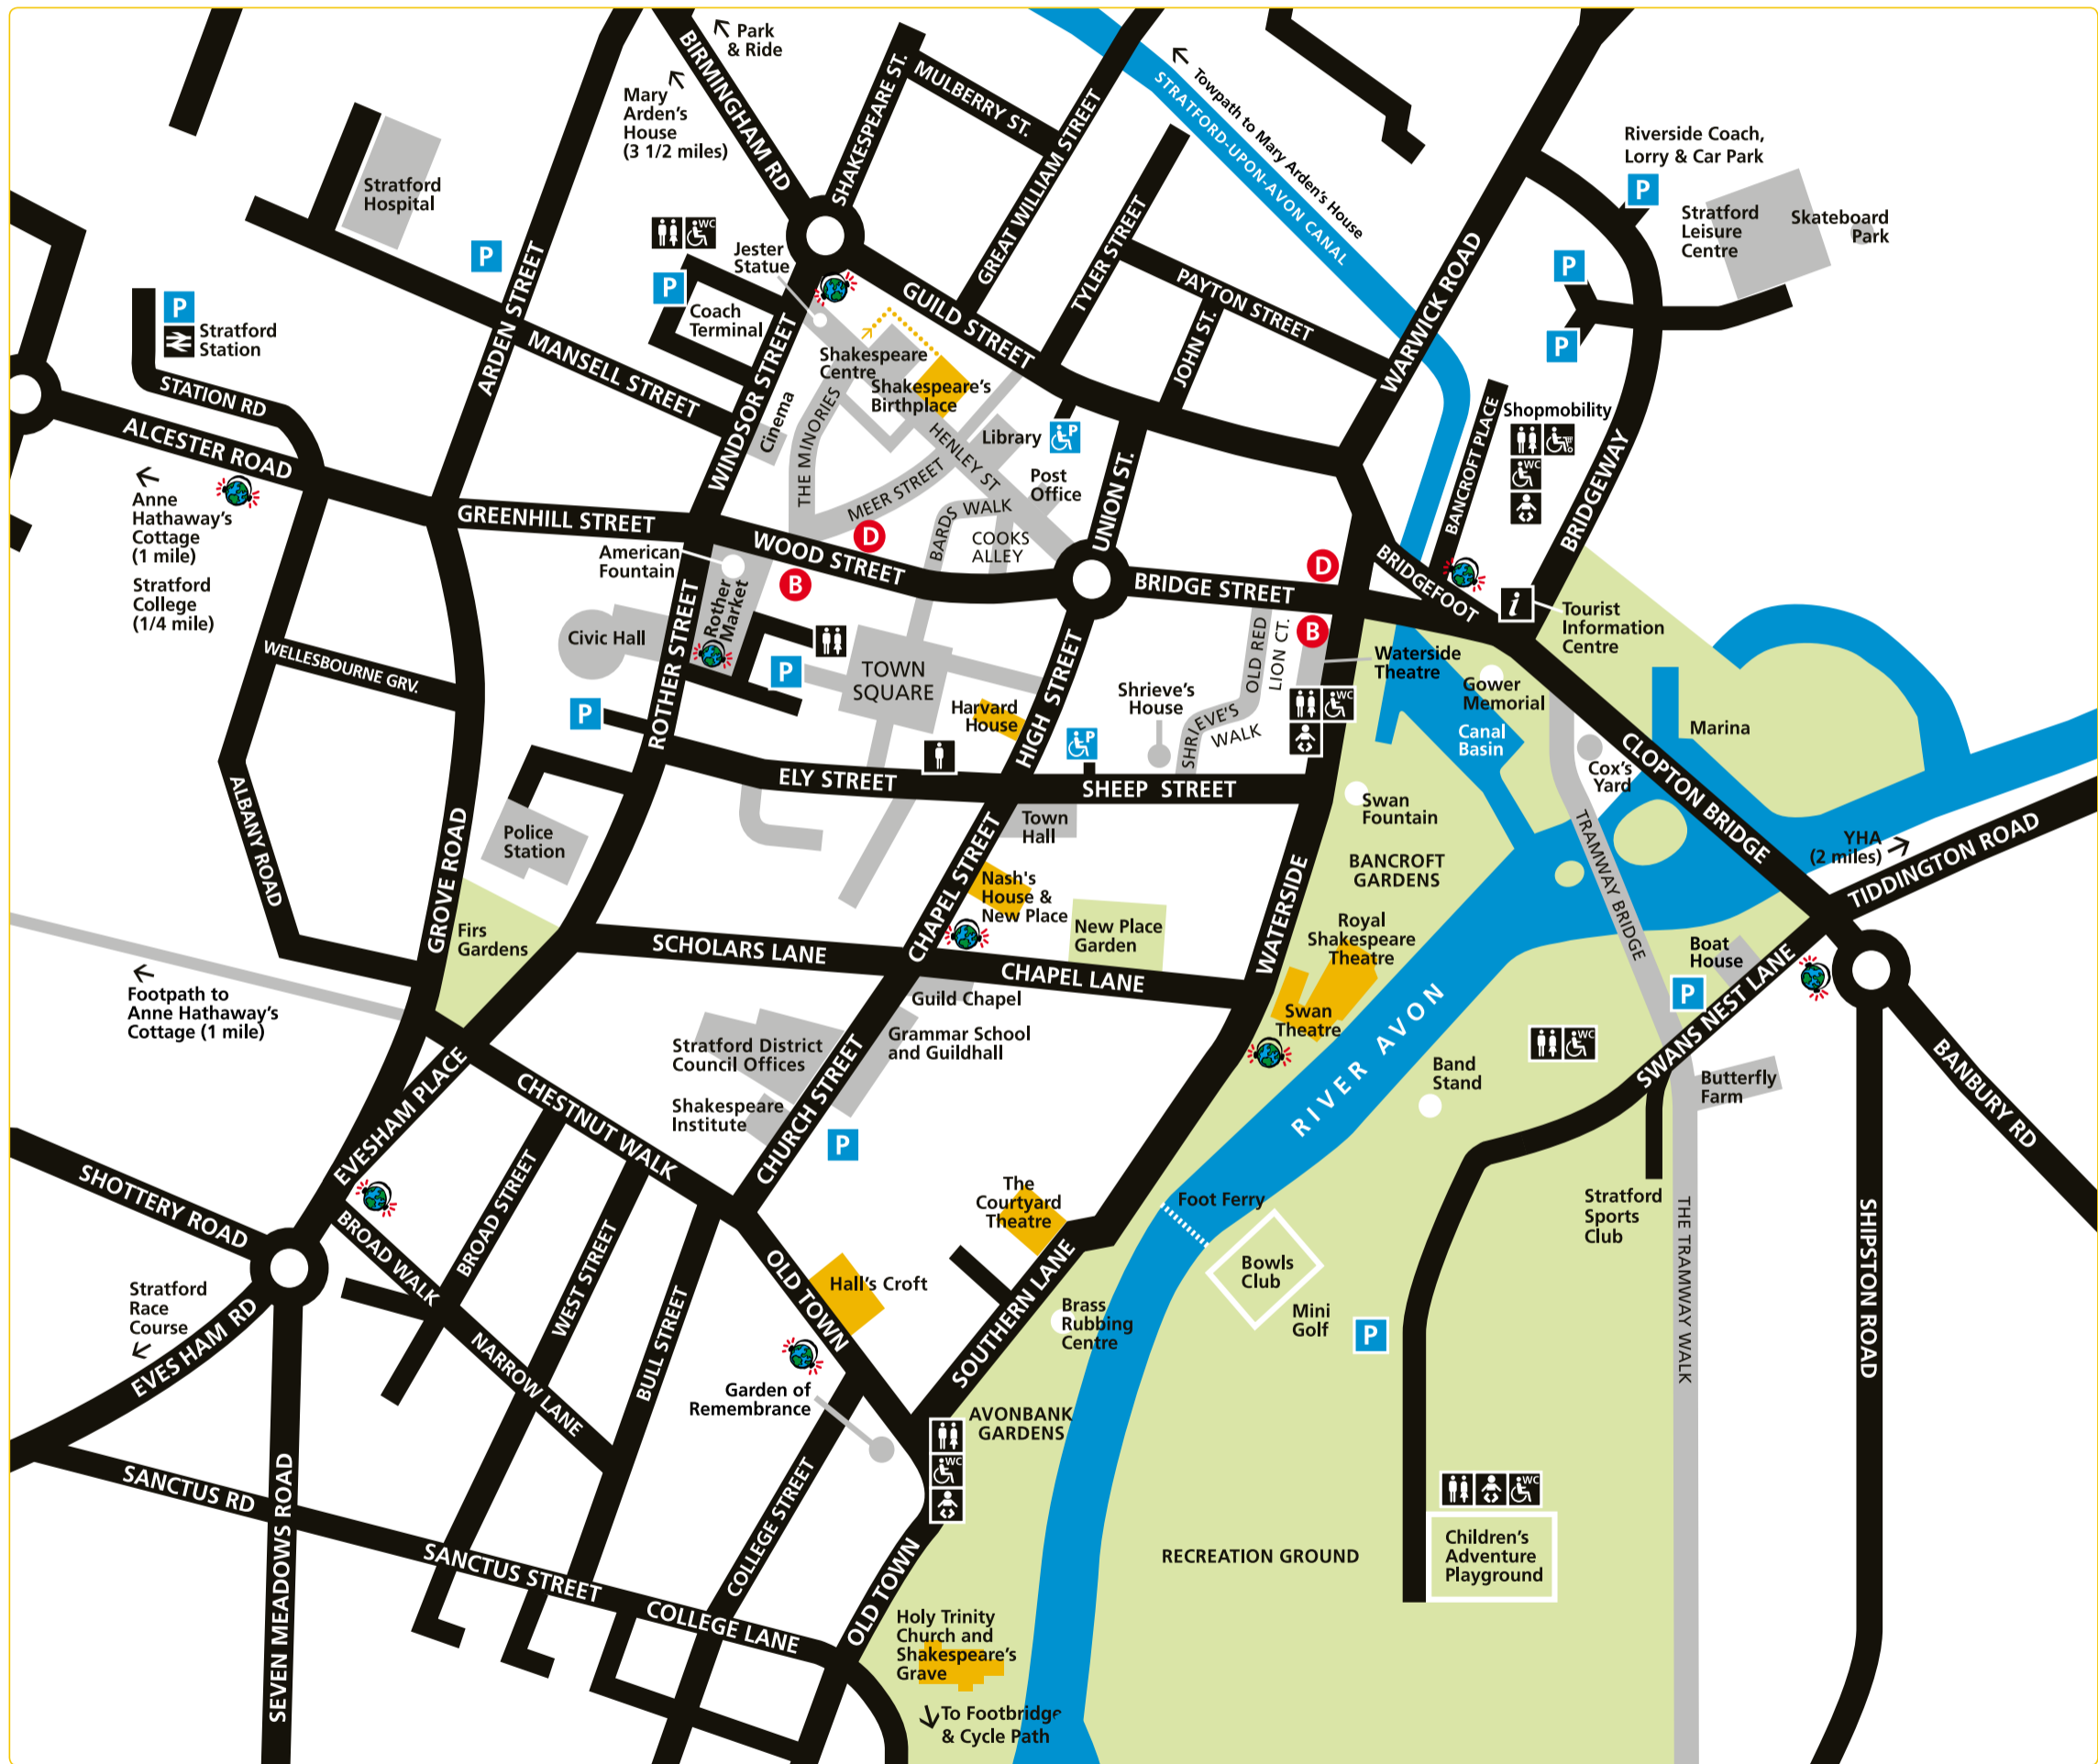

SETSQUARE CREATIVE DESIGN LIMITED

- Corporate Identity
- Exhibitions
- Websites
- Corporate Literature
- Merchandising
- Marketing

Our experienced management team and first class designers means you will always receive a quality service.

Stratford-upon-Avon T: 01789 262329 F: 01789 209050
West Bromwich T: 0121 553 3206 F: 0121 525 7075
Email: info@setsquareassist.com Website: www.setsquaredesign.co.uk

SHAKESPEARE COUNTRY

Explore England's England

Volunteer Centre Stratford-on-Avon District

We provide a range of services to the community, especially those who experience mobility difficulties, including transport, wheelchair loan, volunteering, and support for community groups and clubs.

To find out how we can help you and your family drop in to our Information Point in the Town Square or phone for information.

Council for Voluntary Service and Volunteer Centre
Suite 3 Arden Court • Arden Street
Stratford-upon-Avon CV37 6NT • Telephone: 01789 262886

Stratford Shopmobility

This is a free service which provides powered scooters and wheelchairs whether you have a permanent or temporary disability.

Park or pre-book the equipment by calling 01789 414534

Friends of Stratford-upon-Avon Shopmobility are pleased to support Accessible Stratford

Reproduction of this map is forbidden without the written consent of Stratford-on-Avon District Council (for all enquiries, please contact Stratford-upon-Avon Town Management Partnership: 01789 299 011).

	Shakespeare Places of Interest		Disabled Toilet
	Disabled Parking		Train Station
	Parking		Toilets
	Park & Ride 'Boarding' point		Baby Change Facility
	Park & Ride 'Drop off' point		City Sightseeing Bus Stops

Accessible Stratford is proudly sponsored by:

This leaflet has been produced by Stratford-upon-Avon Town Management Partnership. We accept no liability whatsoever for any loss or damage caused by any error, inaccuracy or omission in the printing or publishing of any information or design. Information shown was correct at time of going to press. Copyright 2009©. All rights reserved. No part of this publication may be reproduced, stored in a retrieval system or transmitted in any form or by any means, electronic, mechanical, photocopying, recording or otherwise without the prior written permission of the copyright holder.