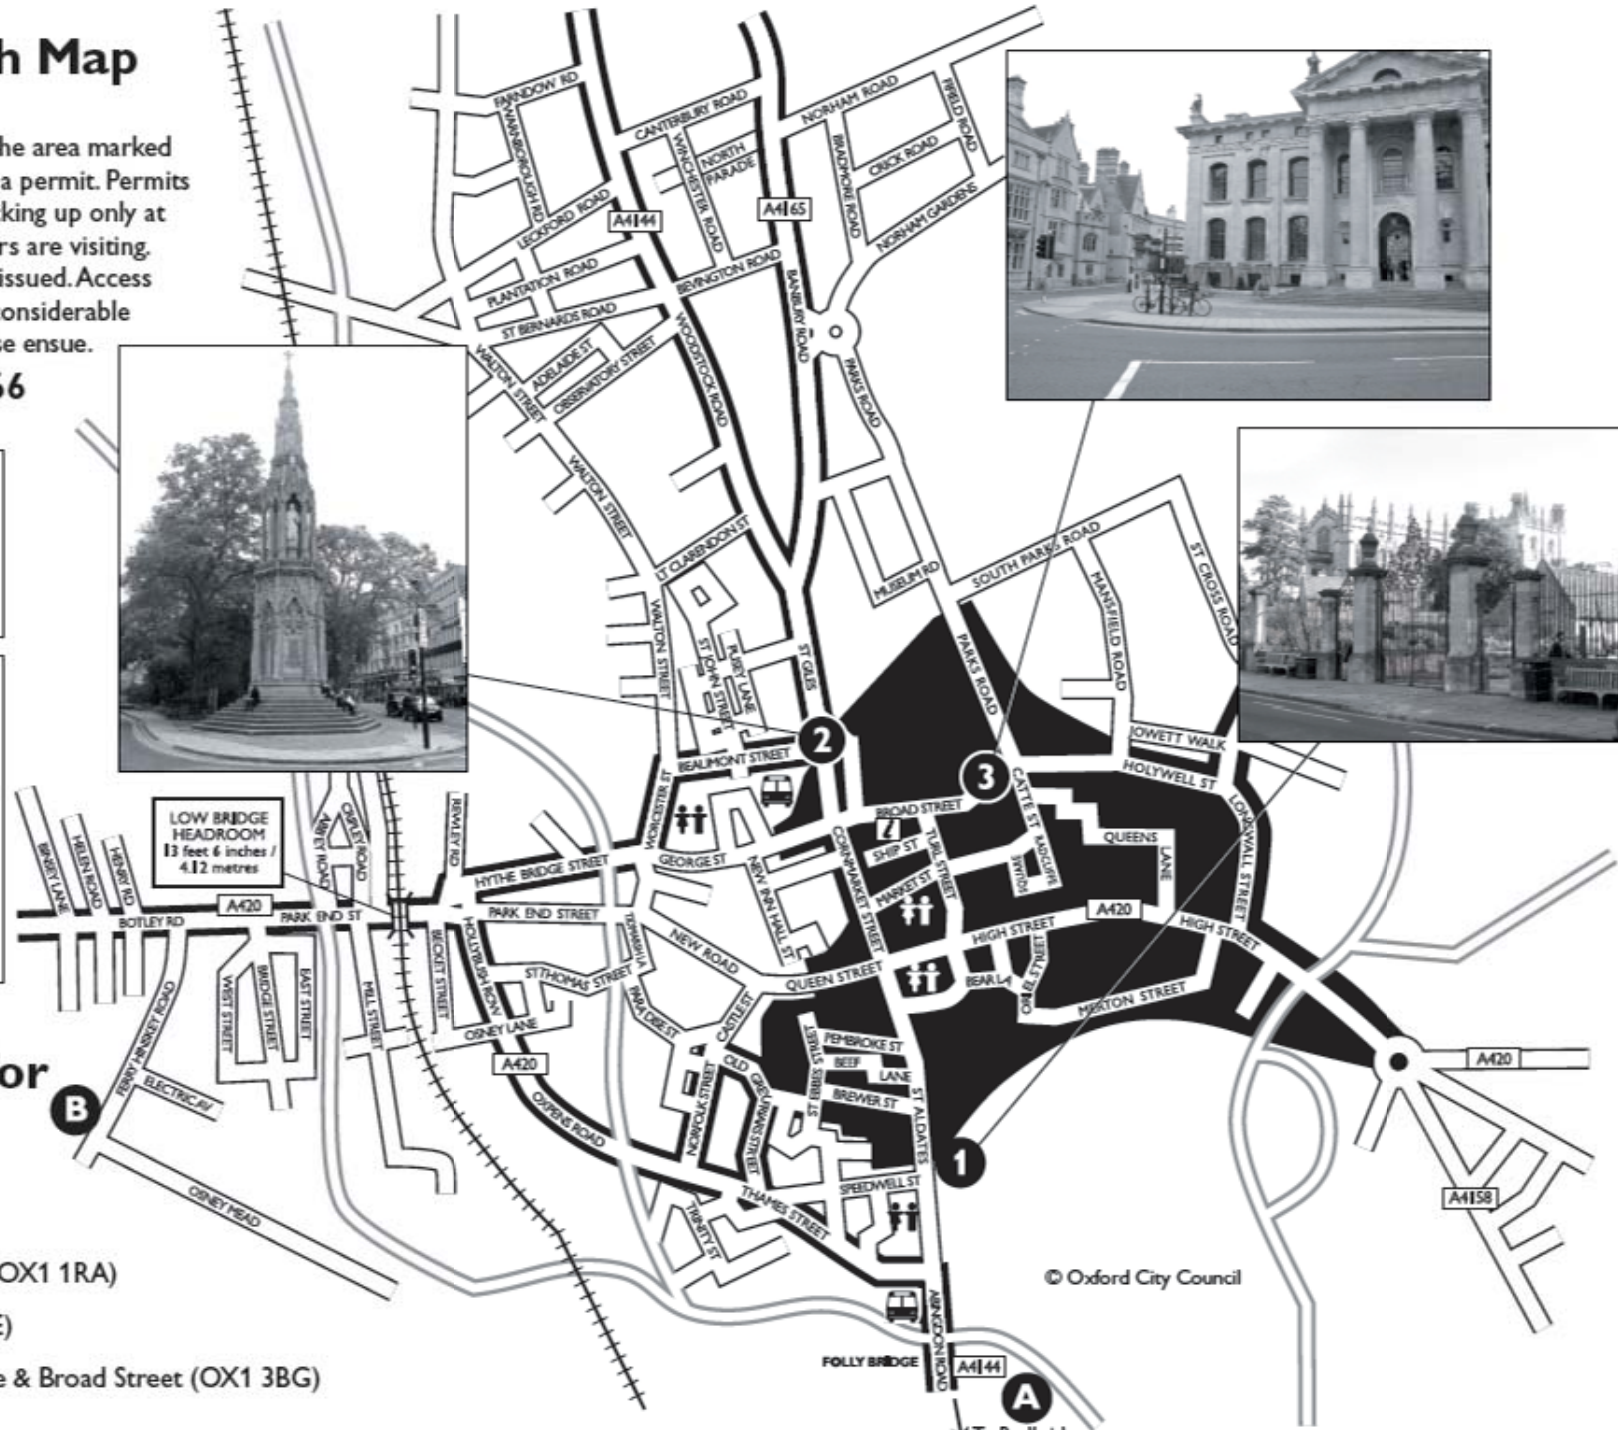

Oxford Coach Map

EXCLUSION ZONE

Coaches are not permitted within the area marked between 07.30–18.30 daily without a permit. Permits are available for setting down or picking up only at the specific named venues passengers are visiting. No drive-through tour permits are issued. Access permits may be issued only where considerable difficulty or hardship would otherwise ensue.

Under City Council revision

Meeting Places for Official Guided Walking Tours

- 1** Outside Christ Church War Memorial Garden gate (OX1 1RA)
- 2** Martyrs' Memorial (OX1 3AE)
- 3** Pavement at junction of Cattle & Broad Street (OX1 3BG)