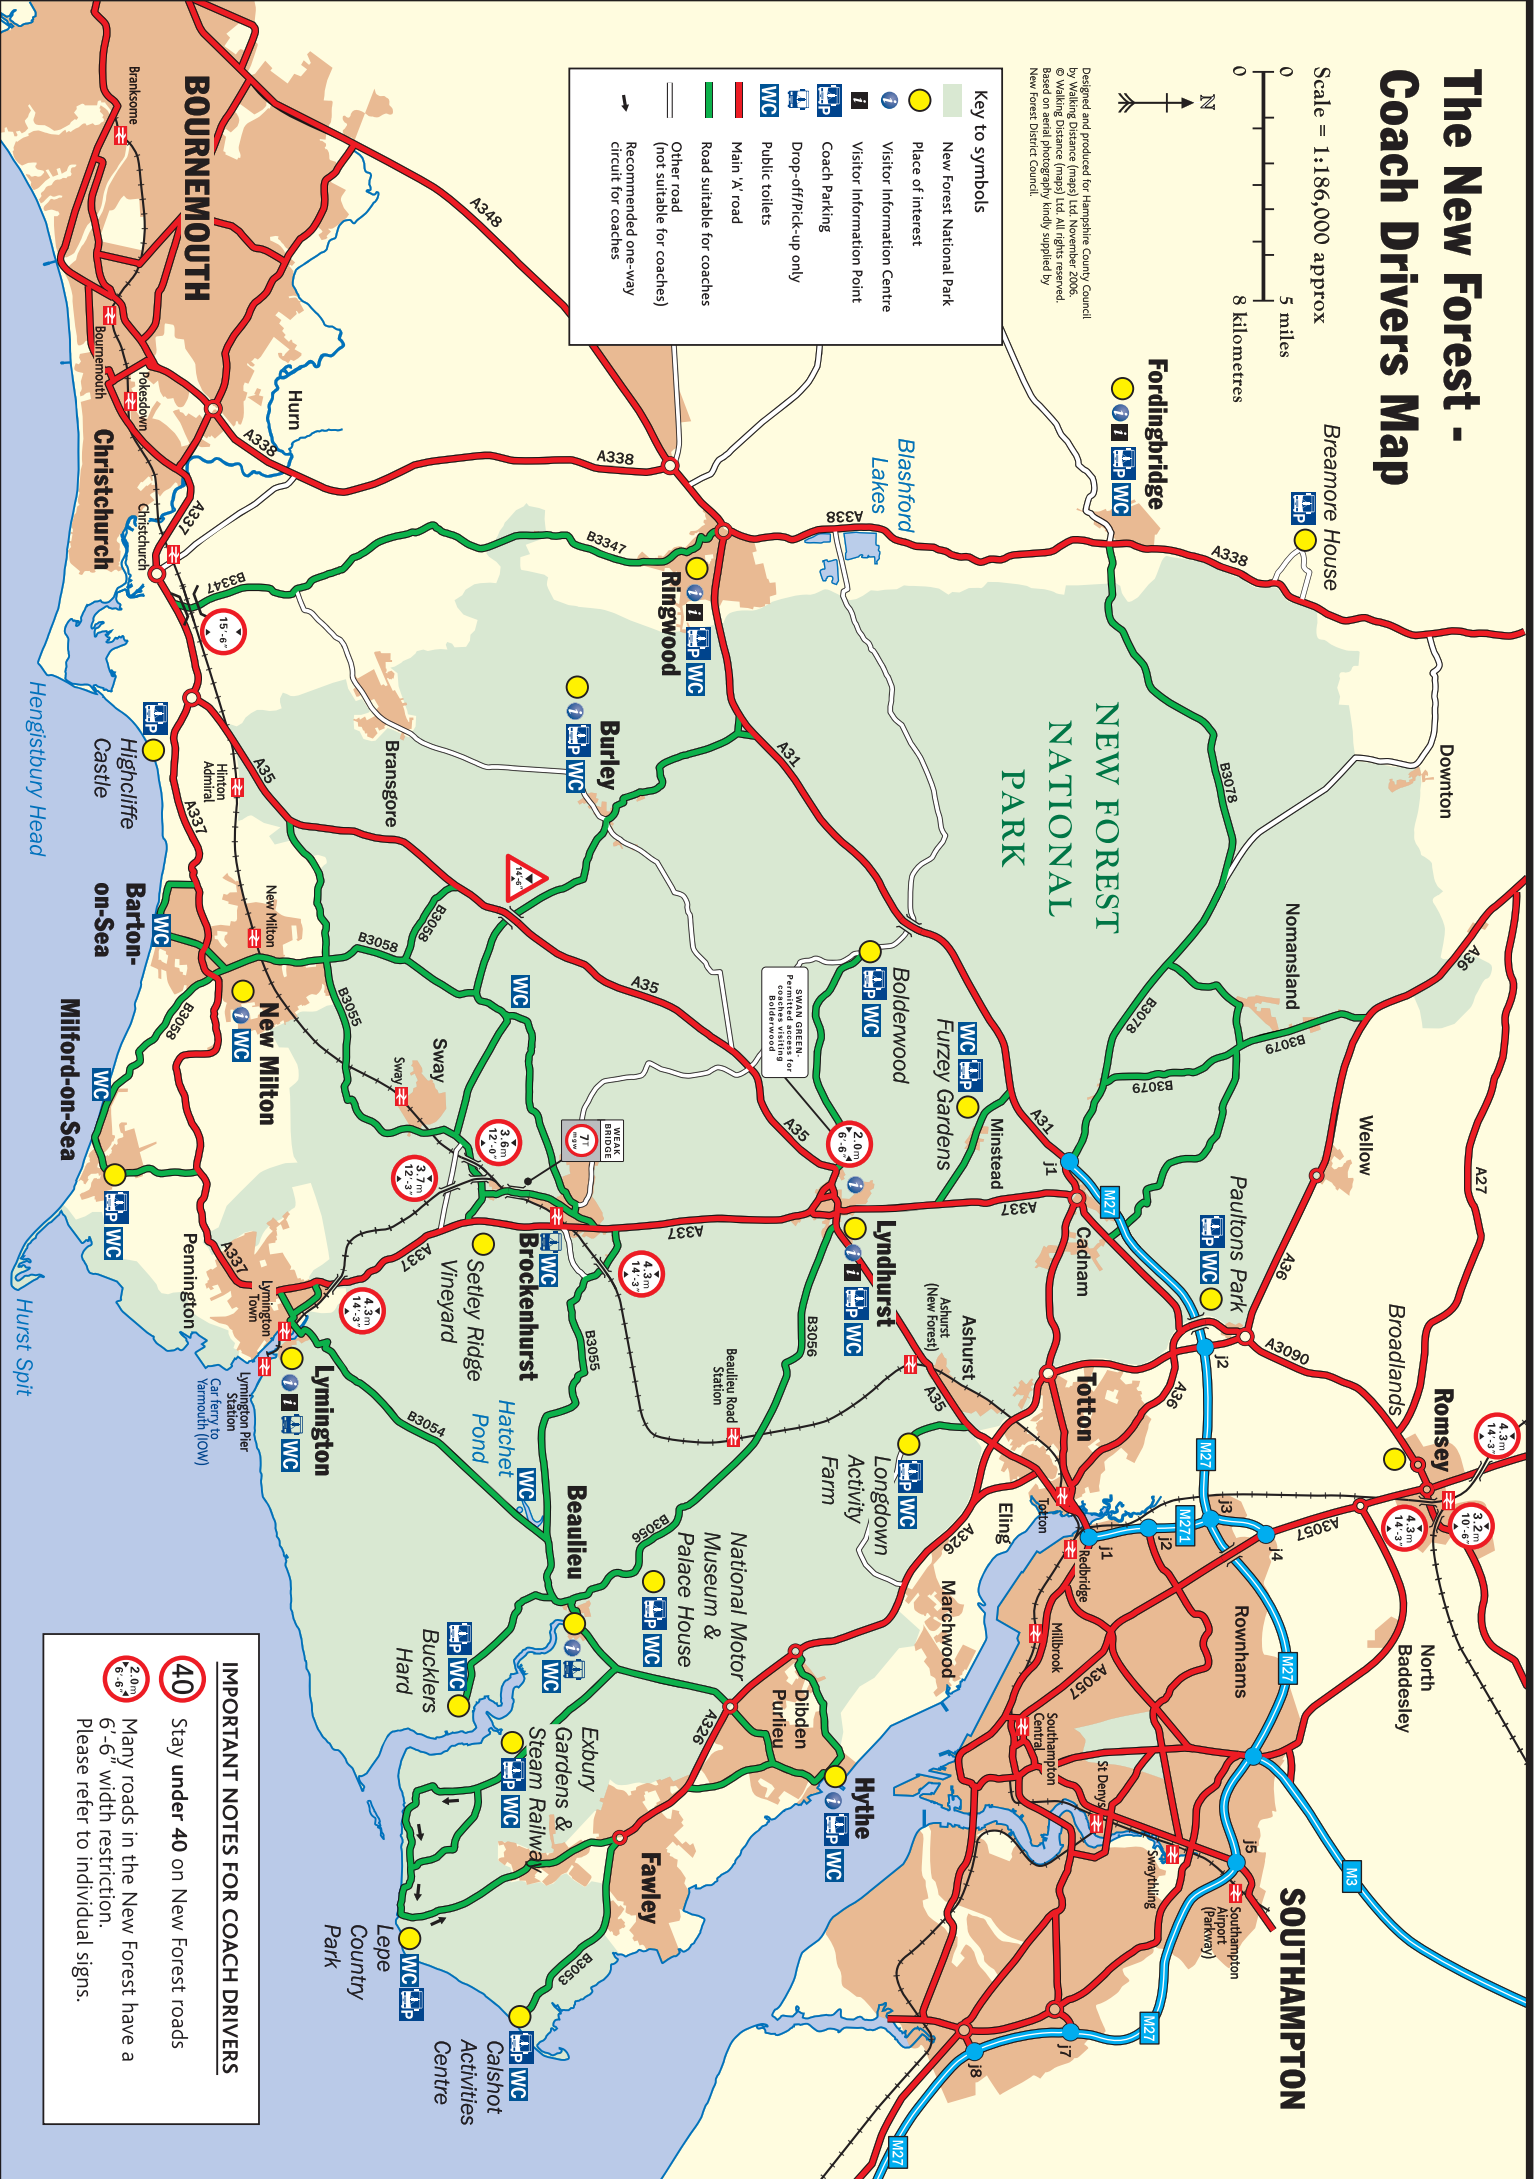

The New Forest - Coach Drivers Map

Scale = 1:186,000 approx

Key to symbols

- New Forest National Park
- Place of Interest
- Visitor Information Centre
- Visitor Parking
- Drop-off/pick-up only
- Public toilets
- Main 'A' road
- Road suitable for coaches
- Other road (not suitable for coaches)
- Recommended one-way circuit for coaches

IMPORTANT NOTES FOR COACH DRIVERS

40 Stay under 40 on New Forest roads

Many roads in the New Forest have a 6-6' width restriction. Please refer to individual signs.