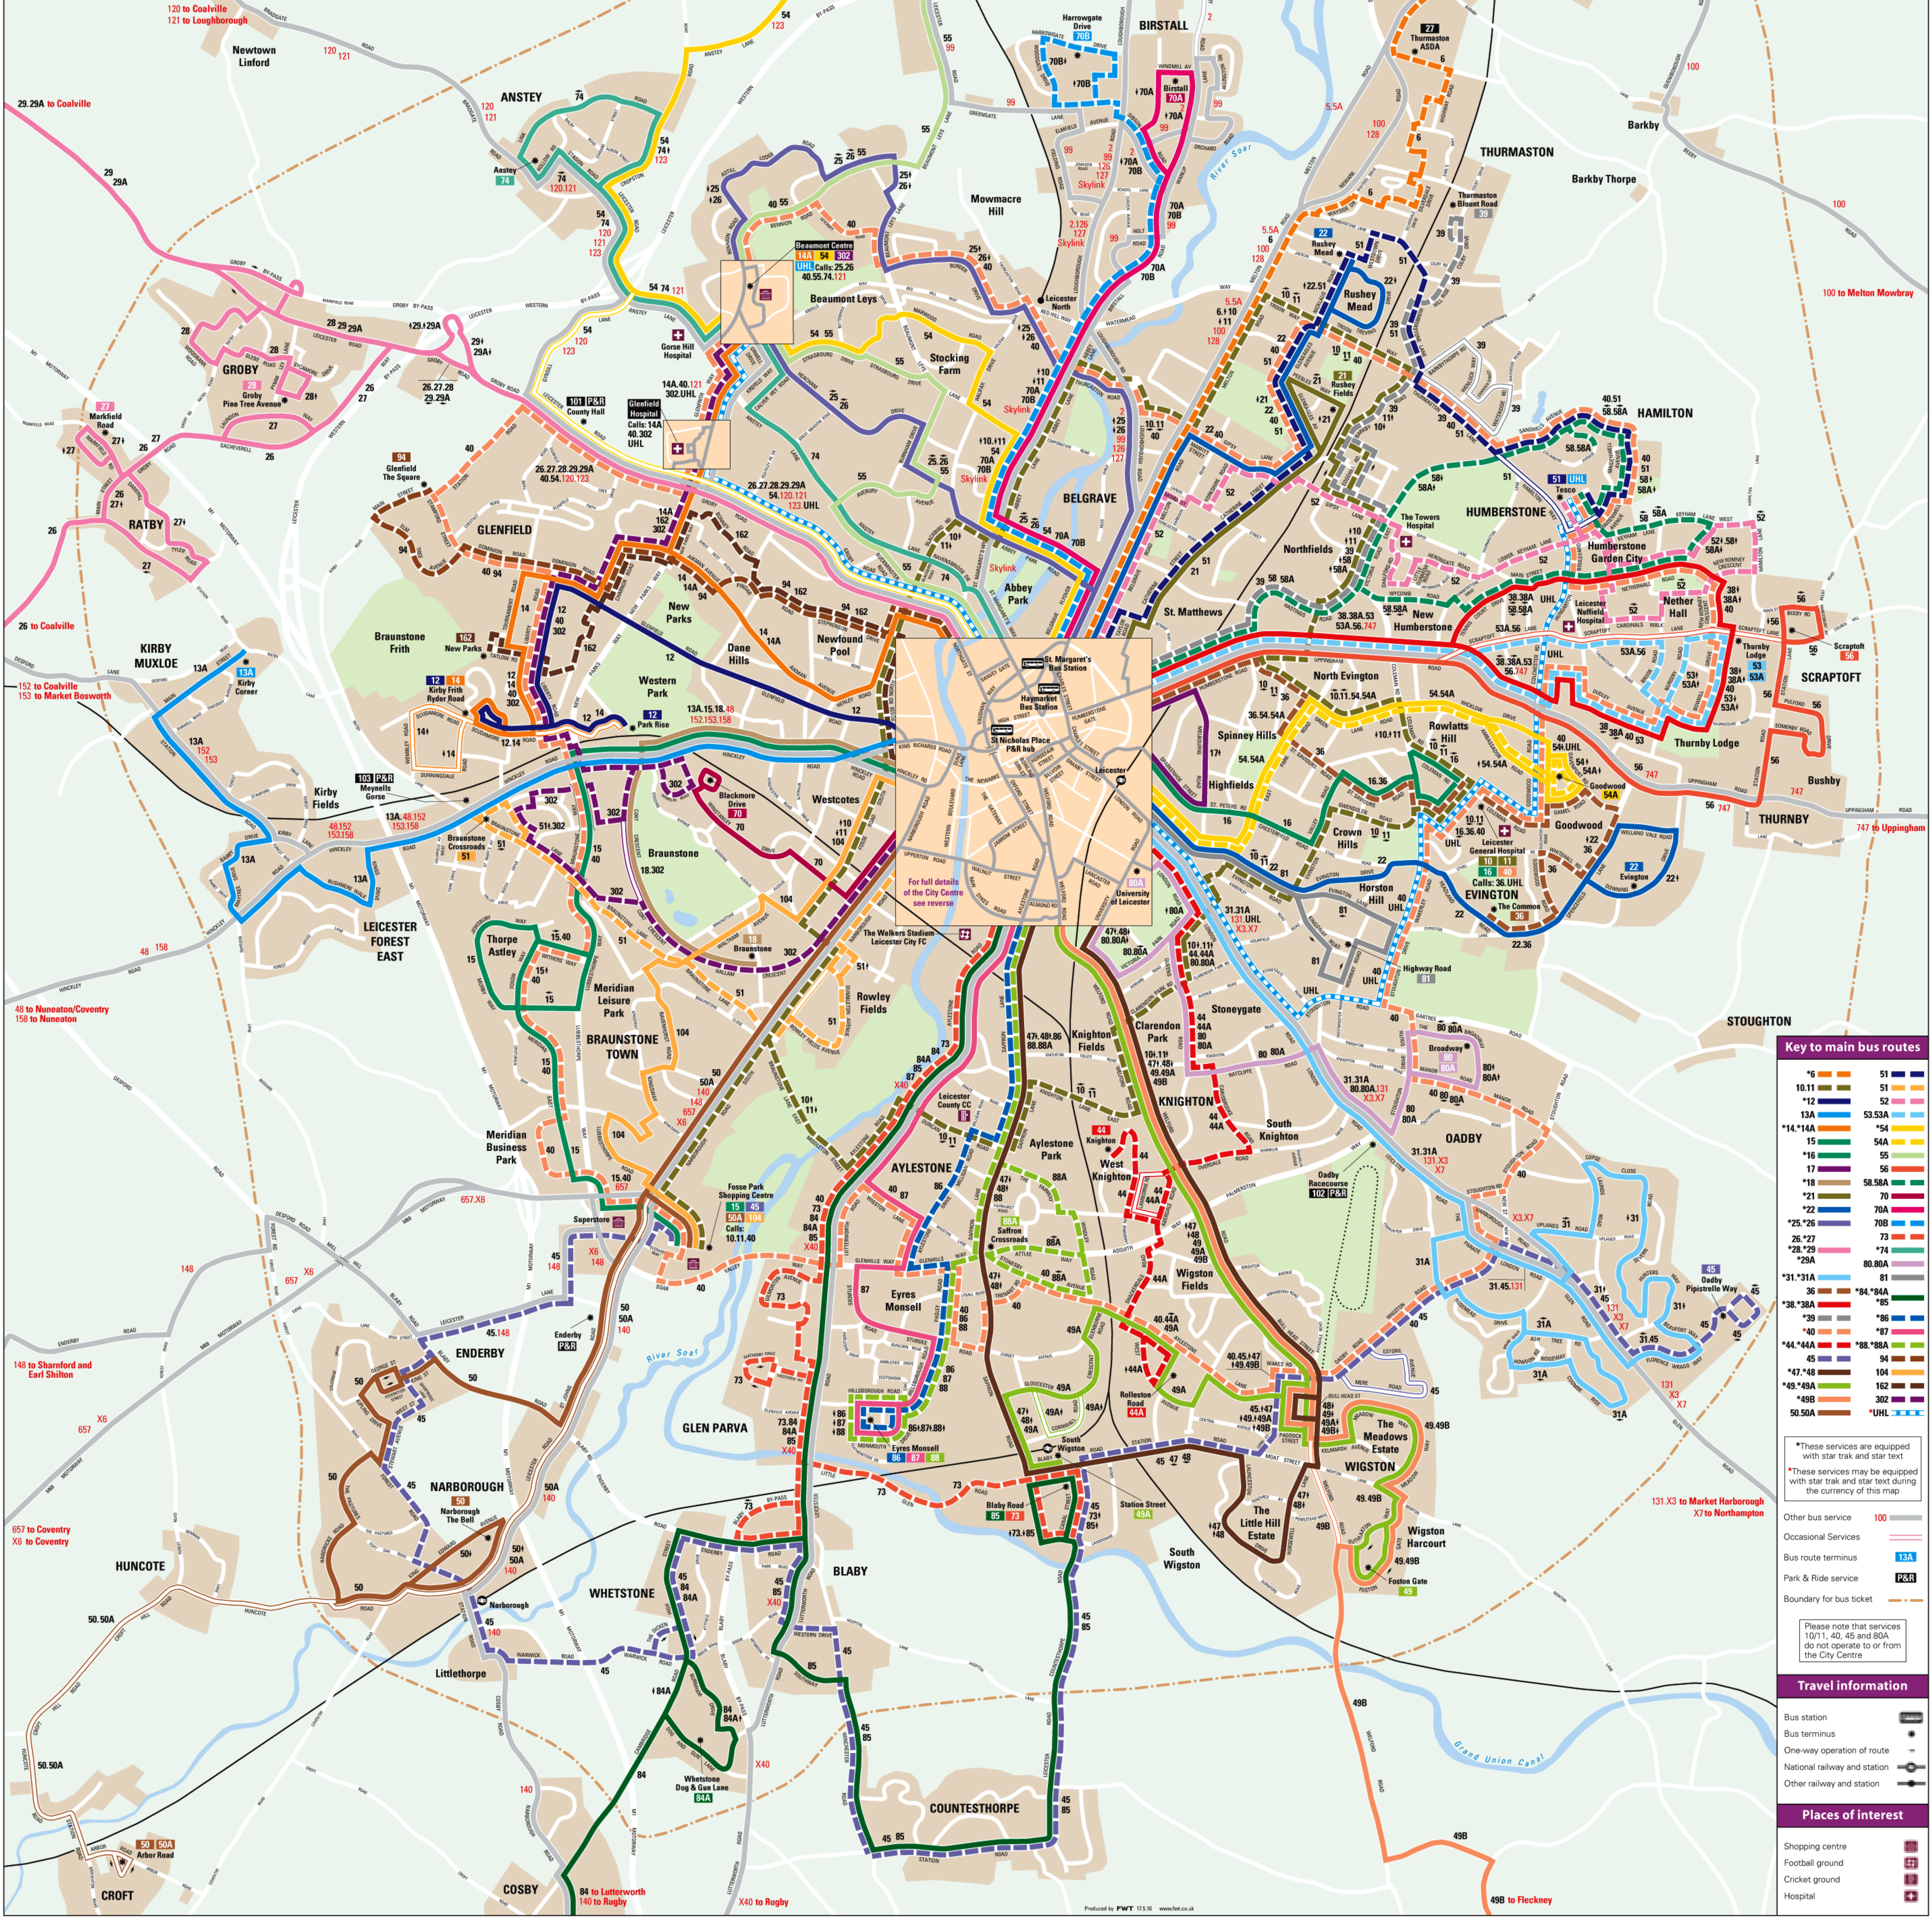

Main bus routes in Central Leicestershire

Glenfield Hospital

Leicester Leys Leisure Centre

Beaumont Centre

Stop Services

- No service
- 14A, 40, 302
- UHL
- 25, 55, 74
- 54
- 54, 74
- 26, 40, 55

Key to main bus routes

*These services are equipped with star trak and star text

*These services may be equipped with star trak and star text during the currency of this map

Other bus service 100

Occasional Services

Bus route terminus 13A

Park & Ride service P&R

Boundary for bus ticket

Please note that services 10/11, 40, 45 and 80A do not operate to or from the City Centre

Travel information

- Bus station
- Bus terminus
- One-way operation of route
- National railway and station
- Other railway and station

Places of interest

- Shopping centre
- Football ground
- Cricknet ground
- Hospital