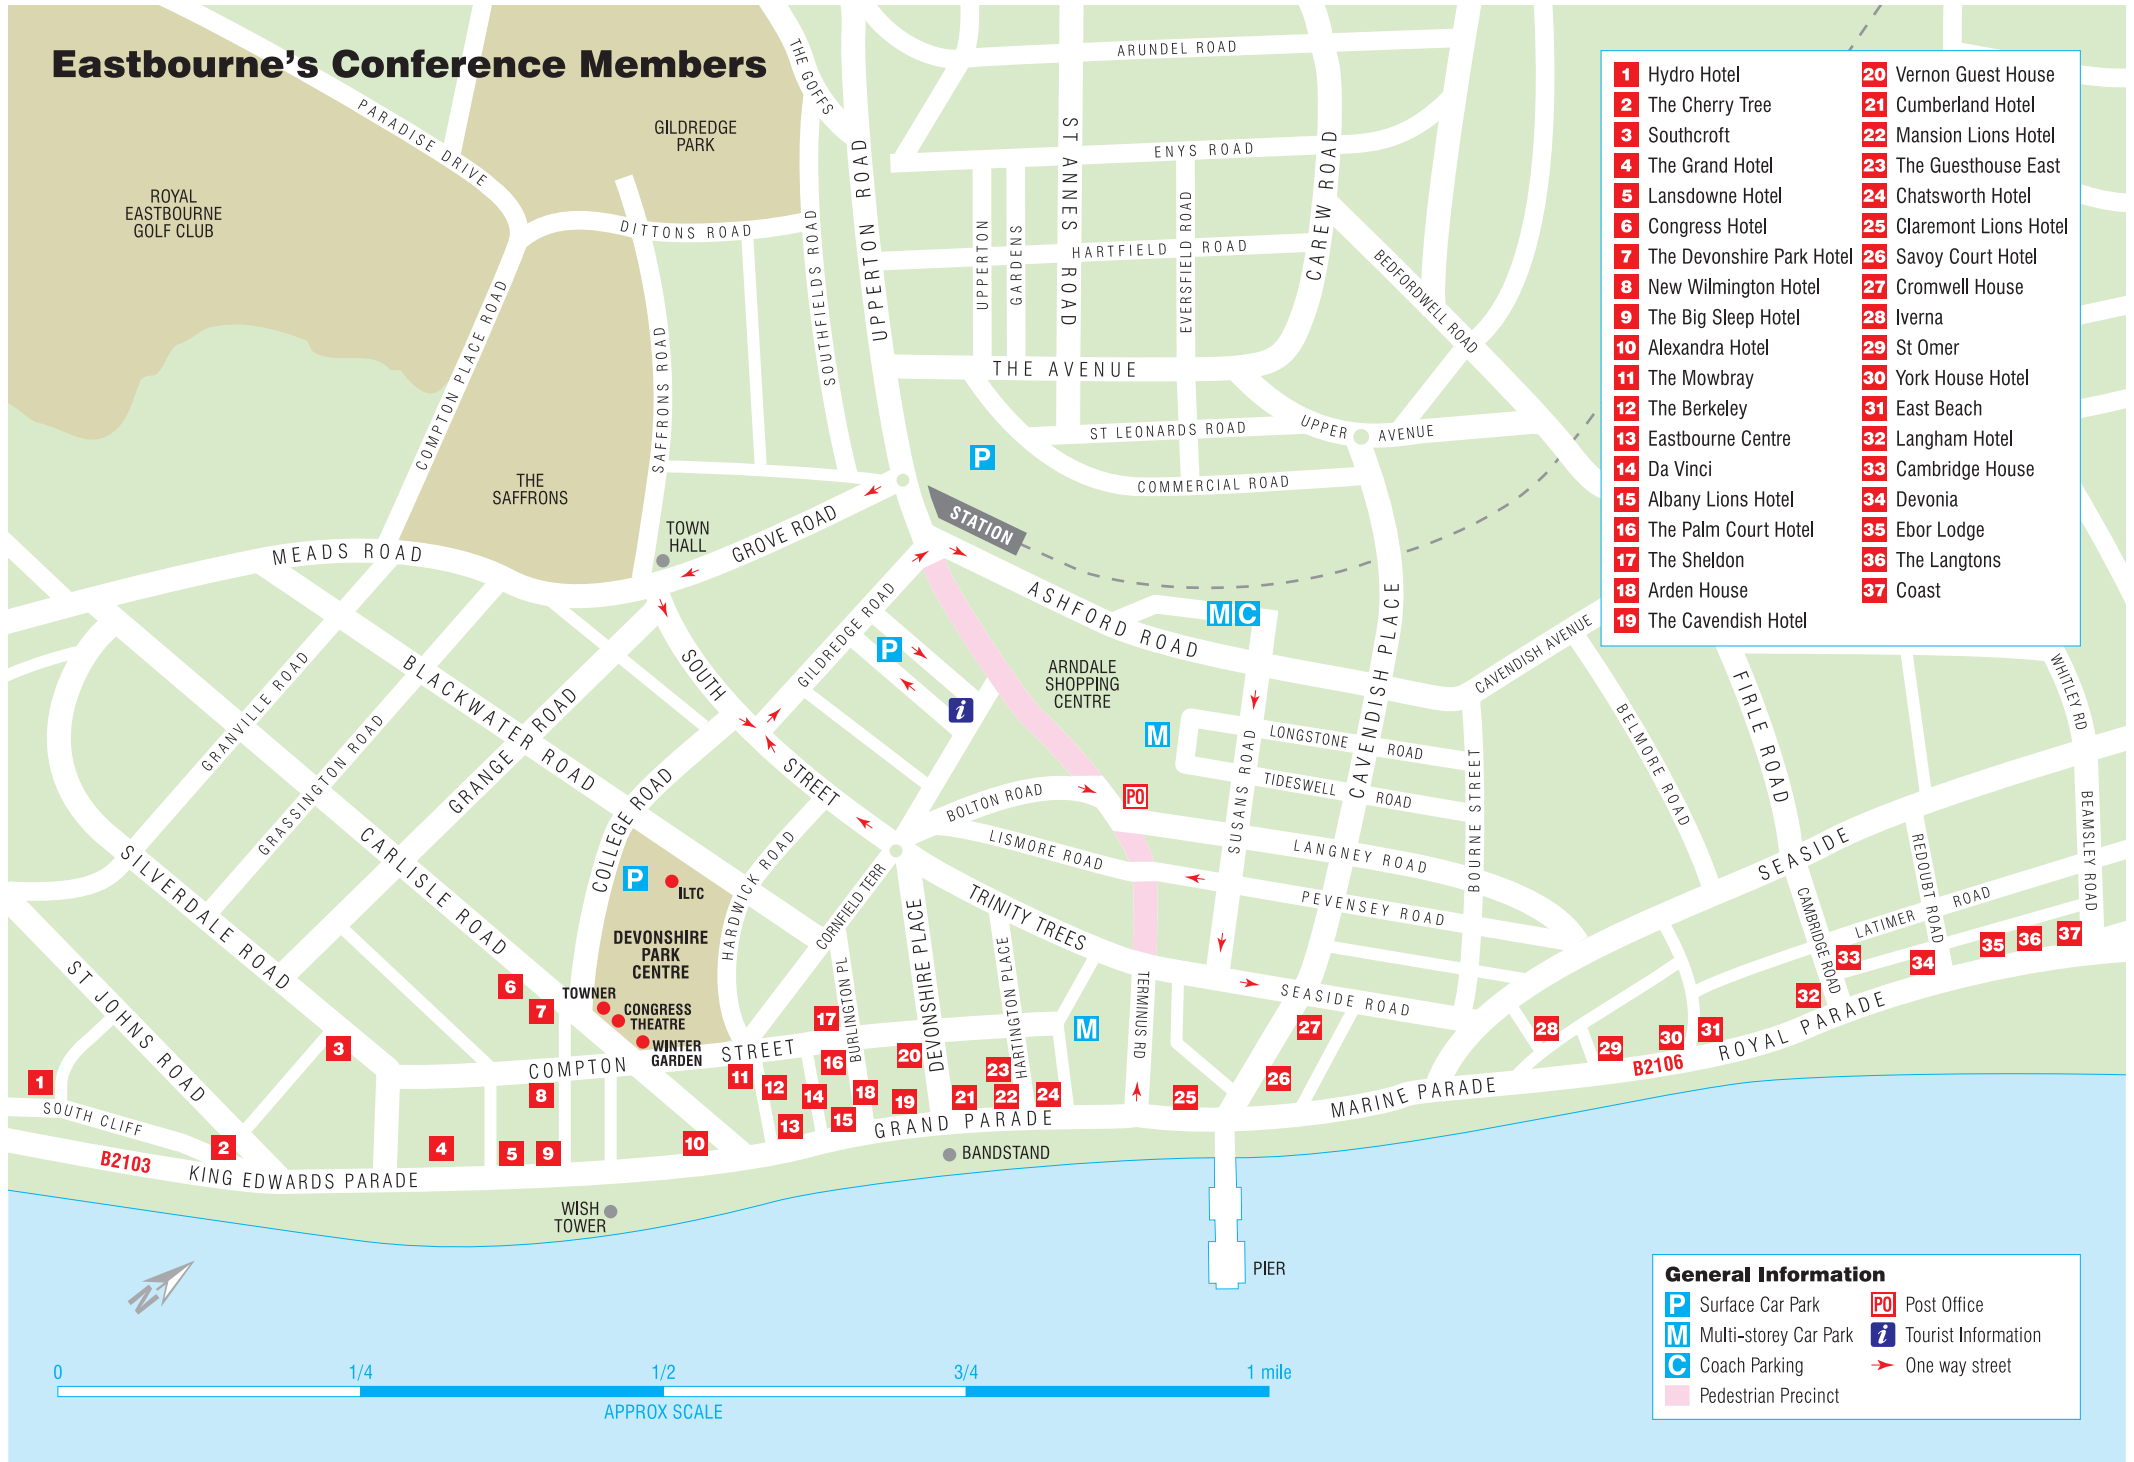

Eastbourne's Conference Members

- | | |
|-----------------------------|--------------------------|
| 1 Hydro Hotel | 20 Vernon Guest House |
| 2 The Cherry Tree | 21 Cumberland Hotel |
| 3 Southcroft | 22 Mansion Lions Hotel |
| 4 The Grand Hotel | 23 The Guesthouse East |
| 5 Lansdowne Hotel | 24 Chatsworth Hotel |
| 6 Congress Hotel | 25 Claremont Lions Hotel |
| 7 The Devonshire Park Hotel | 26 Savoy Court Hotel |
| 8 New Wilmington Hotel | 27 Cromwell House |
| 9 The Big Sleep Hotel | 28 Iverna |
| 10 Alexandra Hotel | 29 St Omer |
| 11 The Mowbray | 30 York House Hotel |
| 12 The Berkeley | 31 East Beach |
| 13 Eastbourne Centre | 32 Langham Hotel |
| 14 Da Vinci | 33 Cambridge House |
| 15 Albany Lions Hotel | 34 Devonia |
| 16 The Palm Court Hotel | 35 Ebor Lodge |
| 17 The Sheldon | 36 The Langtons |
| 18 Arden House | 37 Coast |

- General Information**
- P Surface Car Park
 - M Multi-storey Car Park
 - C Coach Parking
 - PO Post Office
 - i Tourist Information
 - One way street
 - Pedestrian Precinct