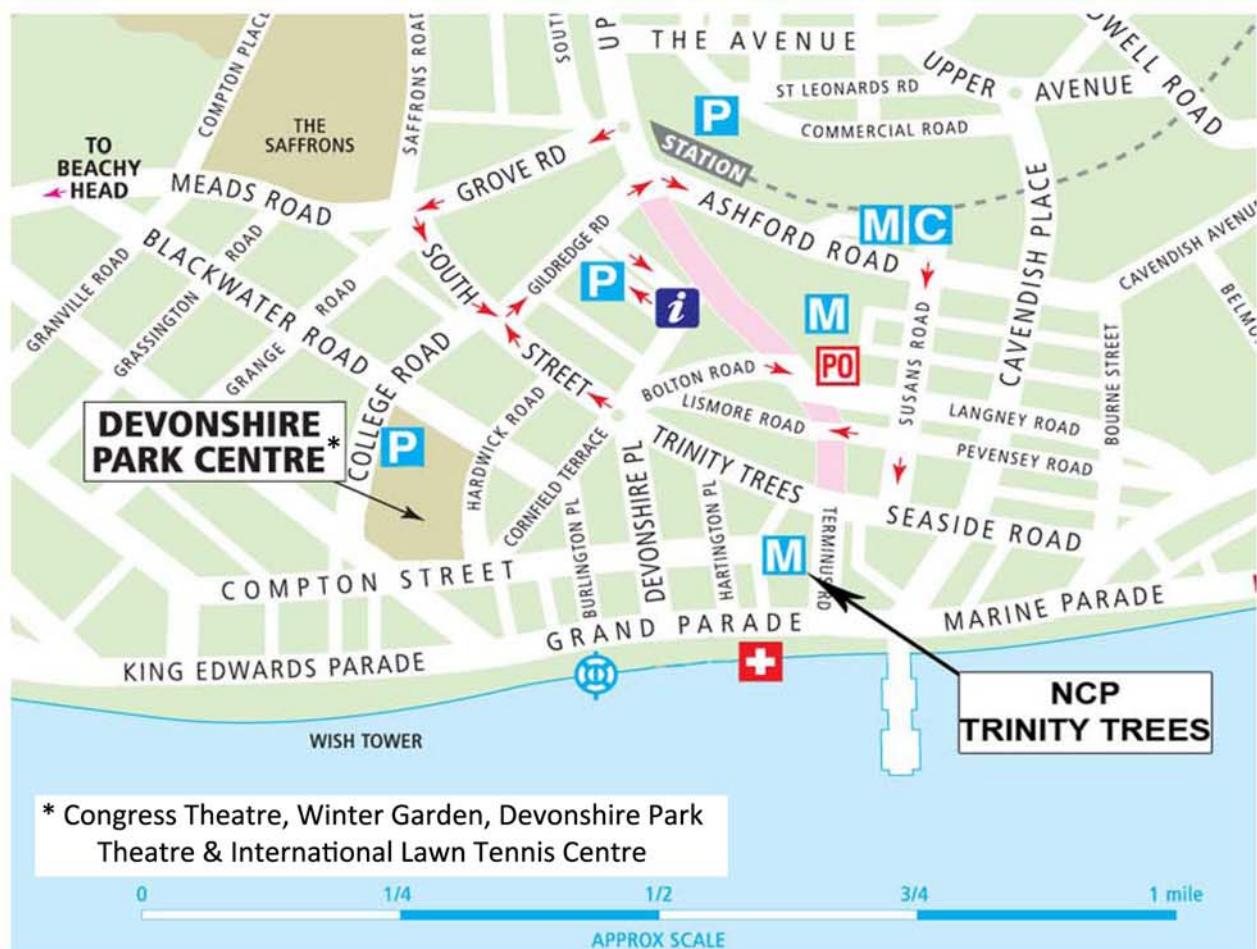

Delegate Parking at NCP, Trinity Trees only £2.50 for 24 hours

See below for location map - marked as multi-storey

How to claim your discount

1. Take a ticket at the barrier and park as normal.
2. On leaving the car park insert your normal ticket into the machine followed by your discount ticket, your discount will be automatically applied.

Multi storey car park

North road , Eastbourne , BN21 3BZ

Provided in conjunction with Conference Eastbourne