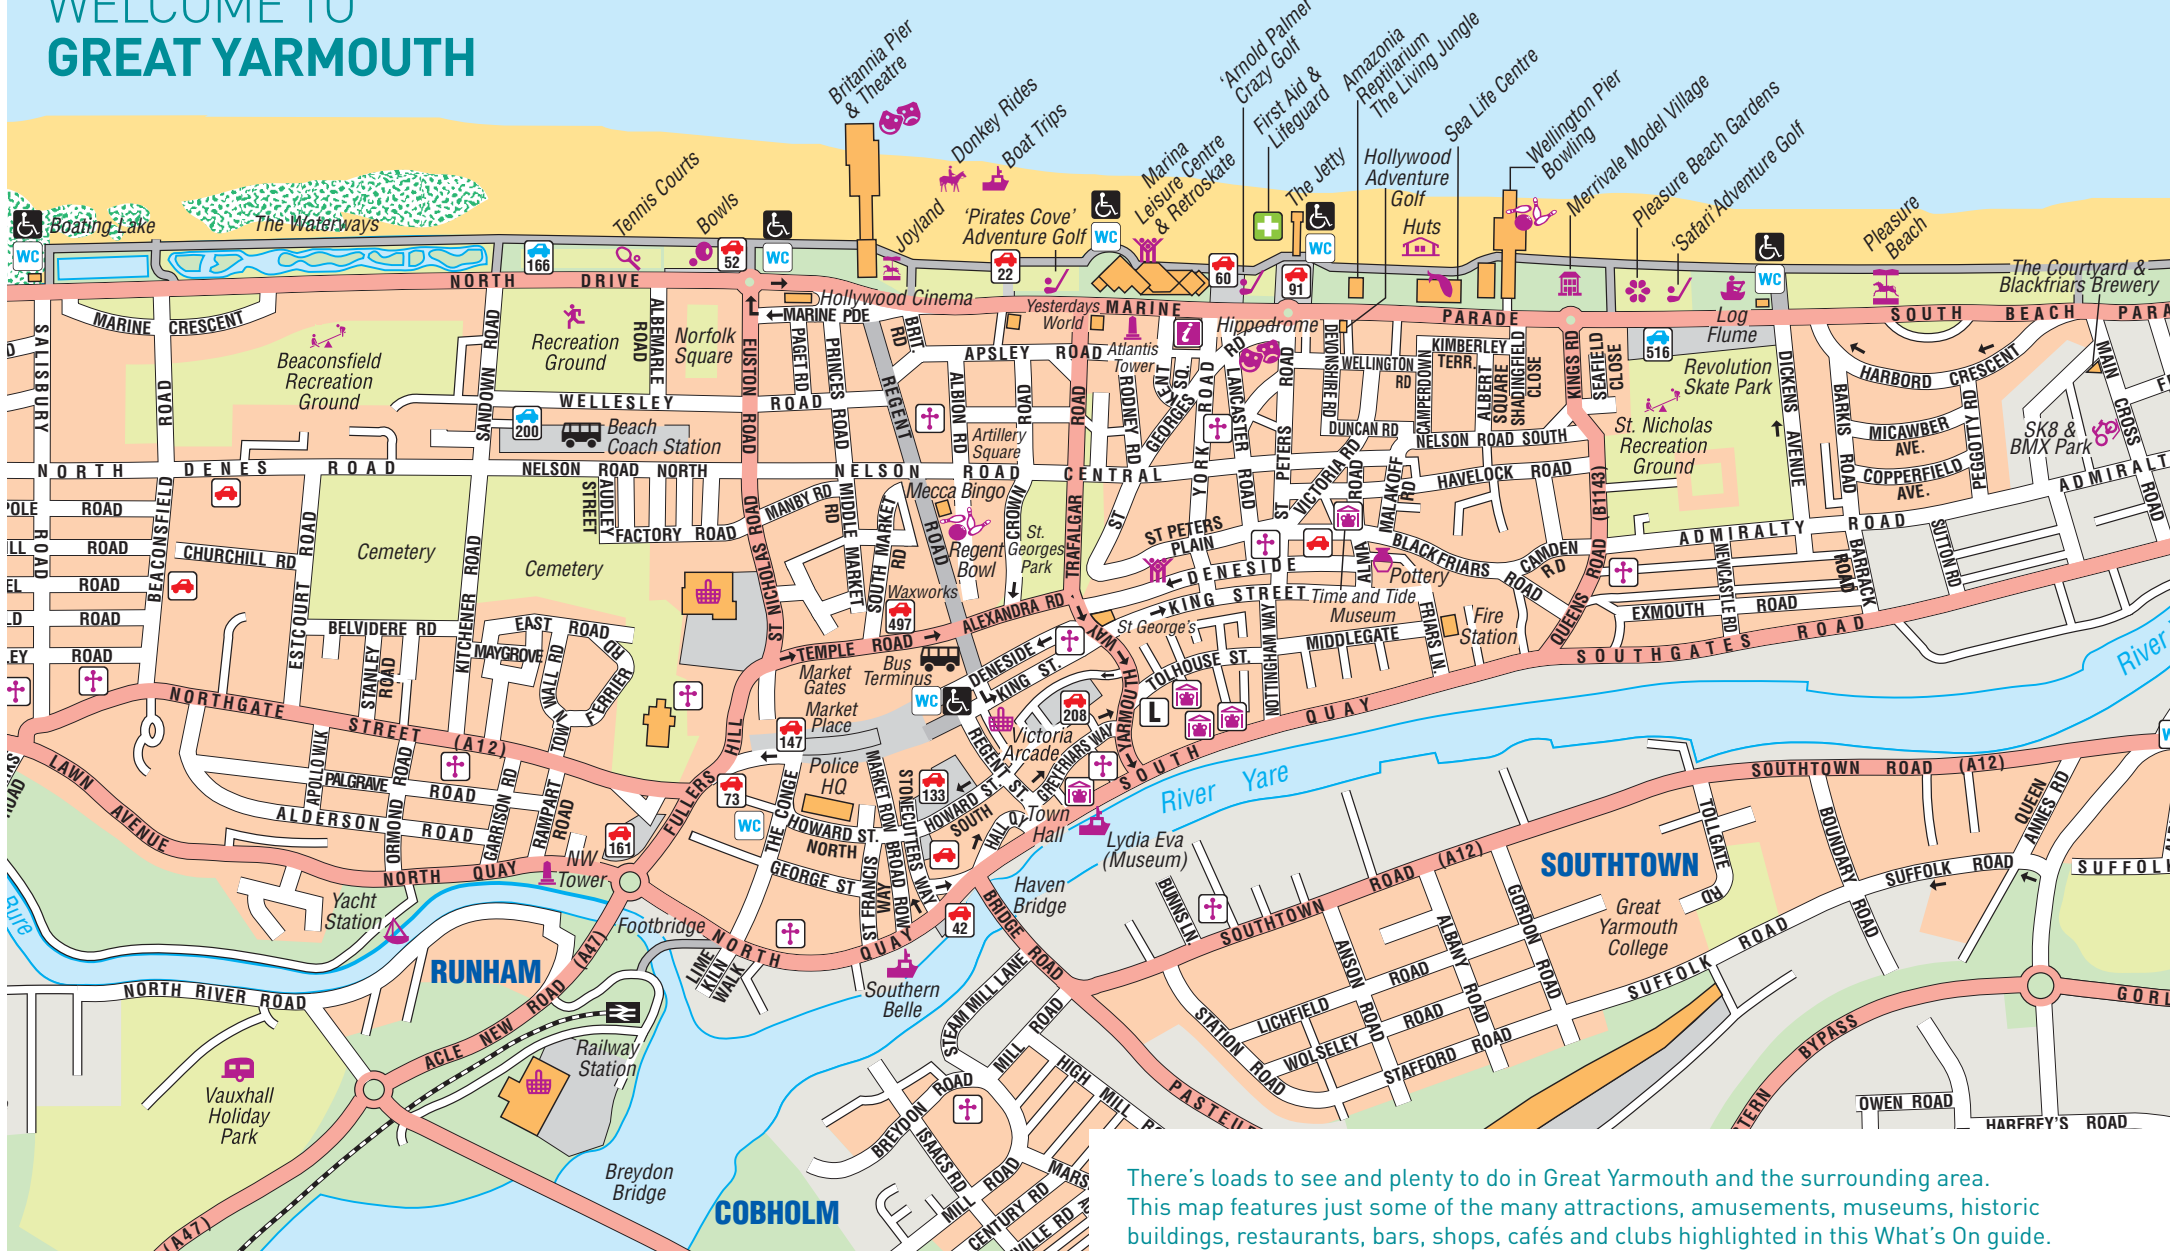

WELCOME TO GREAT YARMOUTH

There's loads to see and plenty to do in Great Yarmouth and the surrounding area. This map features just some of the many attractions, amusements, museums, historic buildings, restaurants, bars, shops, cafés and clubs highlighted in this What's On guide.

A bigger map of the whole area is available in the Tourist Information Centre on Marine Parade priced at just 50p.

KEY

- | | | | | | |
|---------------------|--------------|---------|---------------|---------|------------------------------------|
| Short Stay Car Park | Caravan Park | Church | Museum | Theatre | Toilets (with disabled facilities) |
| Long Stay Car Park | Chalets | Library | Sports Centre | Toilets | Tourist Information Centre |