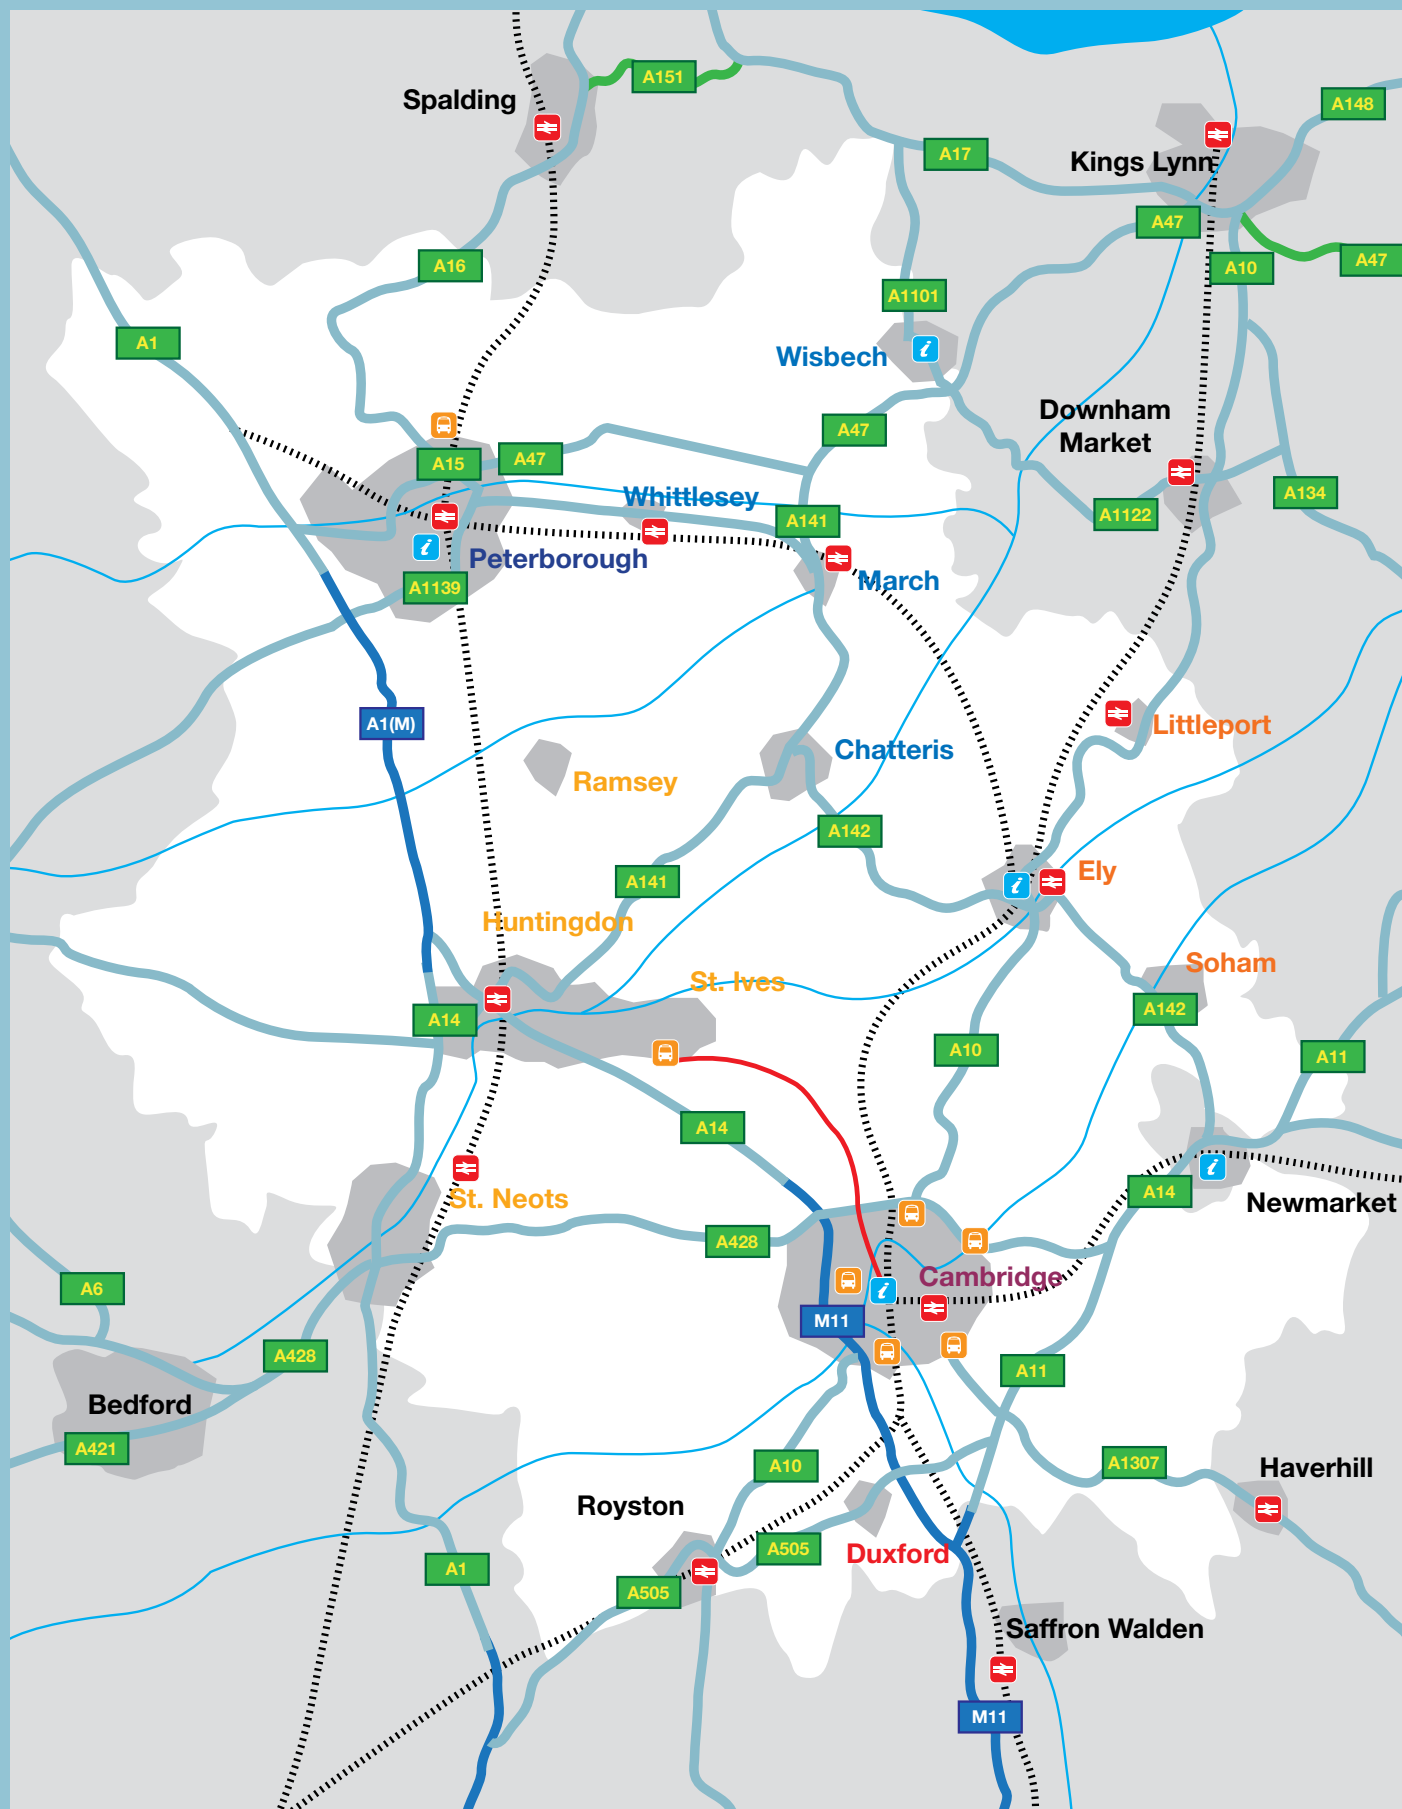

Area Map

Full details of all the attractions listed and many more exciting places to visit can be found on our website: www.visitcambridgeshire.org

Key:

Overview:

-  Cambridge
-  South Cambridgeshire
-  Ely and East Cambridgeshire
-  Huntingdonshire
-  The Fens
-  Peterborough
-  Park and Ride Site
-  Railway Station
-  Tourist Information Centre
-  Motorway
-  Major Route
-  Railway Line
-  Major River
-  Guided Bus Route

Full details of all the attractions listed and many more exciting places to visit can be found on our website: www.visitcambridgeshire.org