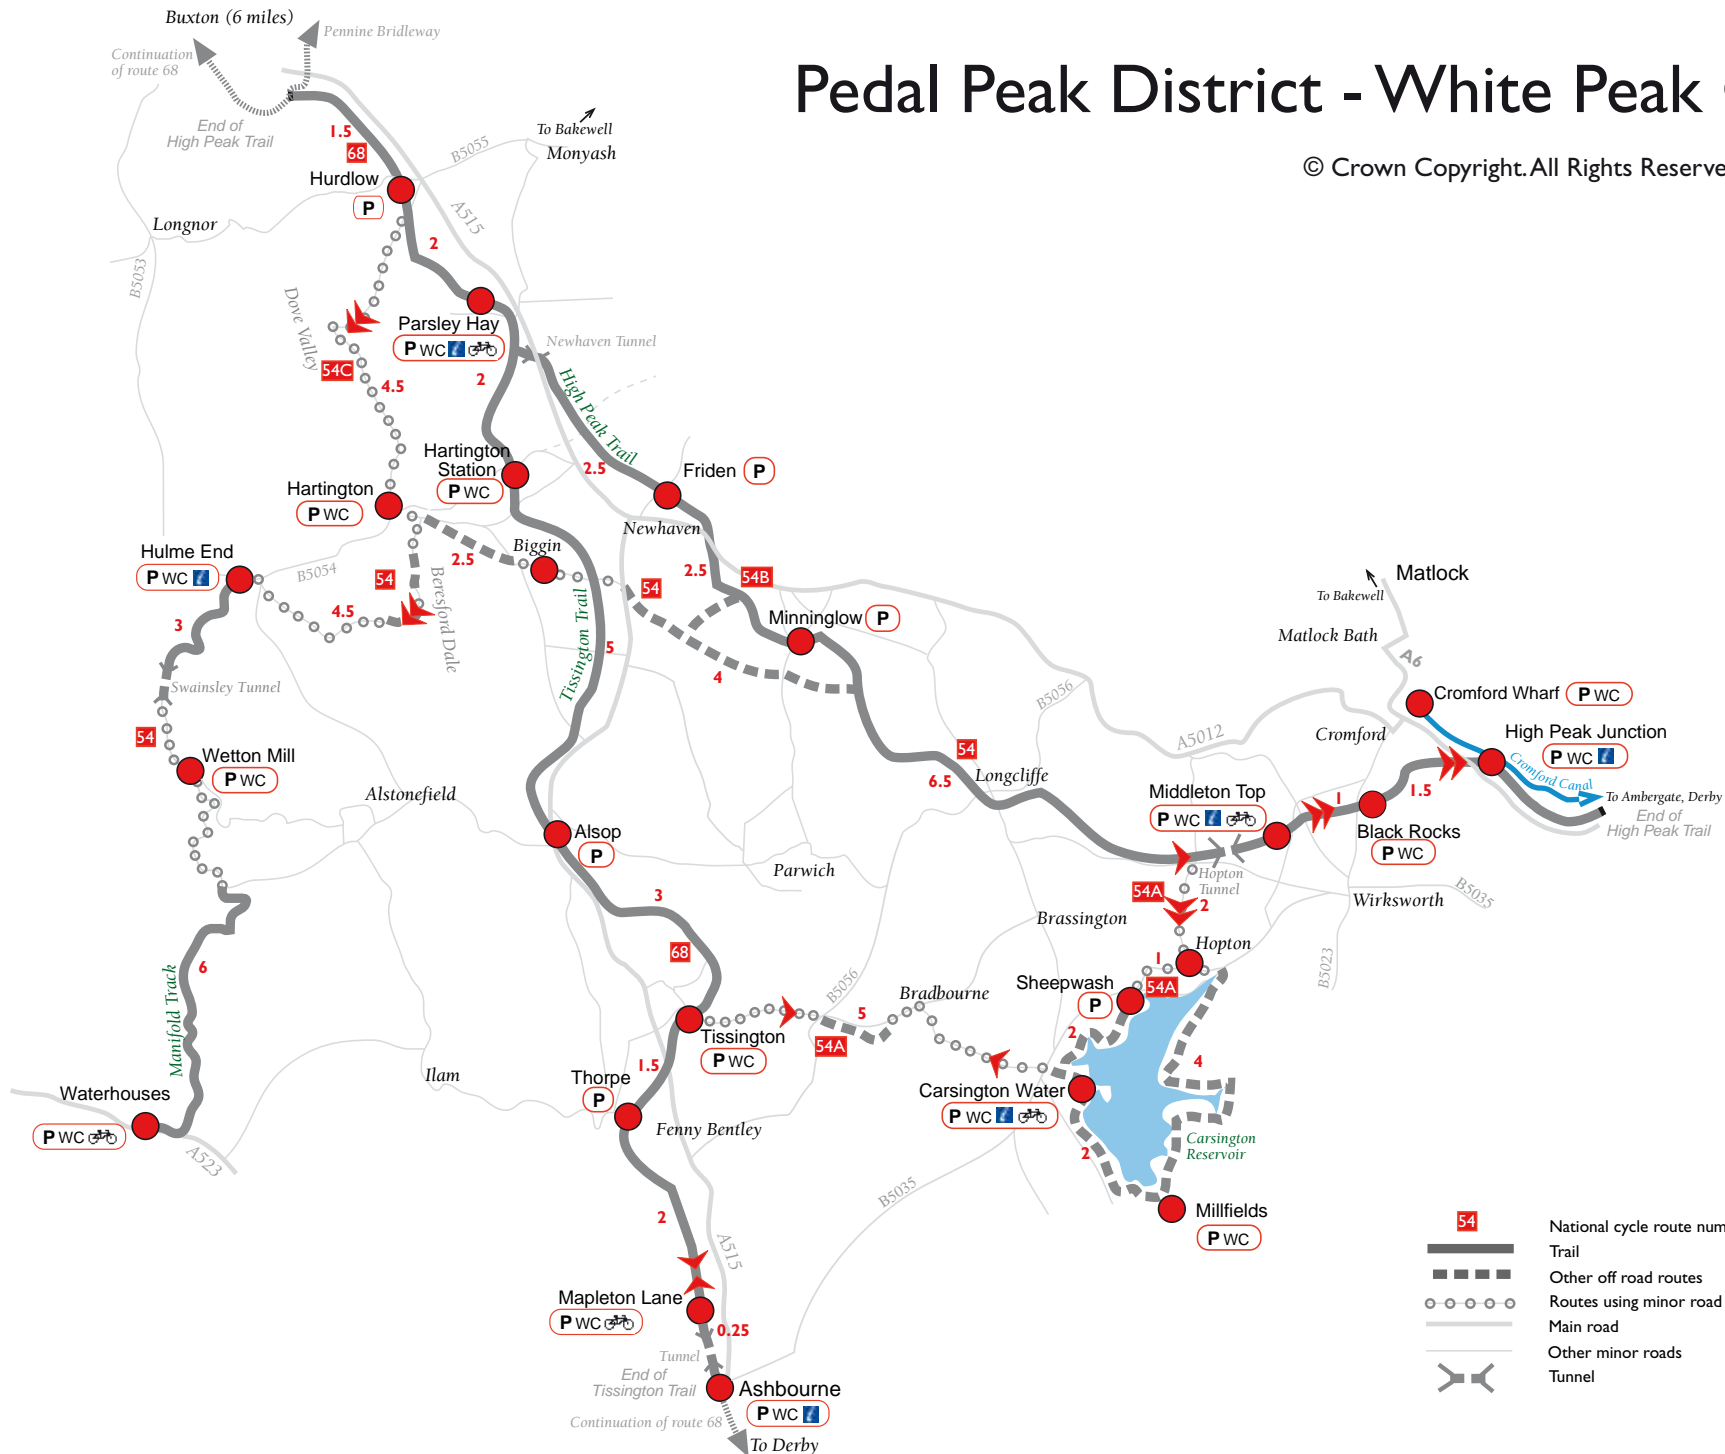

Pedal Peak District - White Peak Cycle Trails

© Crown Copyright. All Rights Reserved. Licence 1000005734. 2009

- | | | | |
|--|------------------------------|--|--|
| | National cycle route numbers | | Steep descent |
| | Trail | | Very Steep descent |
| | Other off road routes | | Car park with picnic site |
| | Routes using minor road | | Toilet |
| | Main road | | Information point |
| | Other minor roads | | Cycle Hire |
| | Tunnel | | Distances shown in miles between red circles |