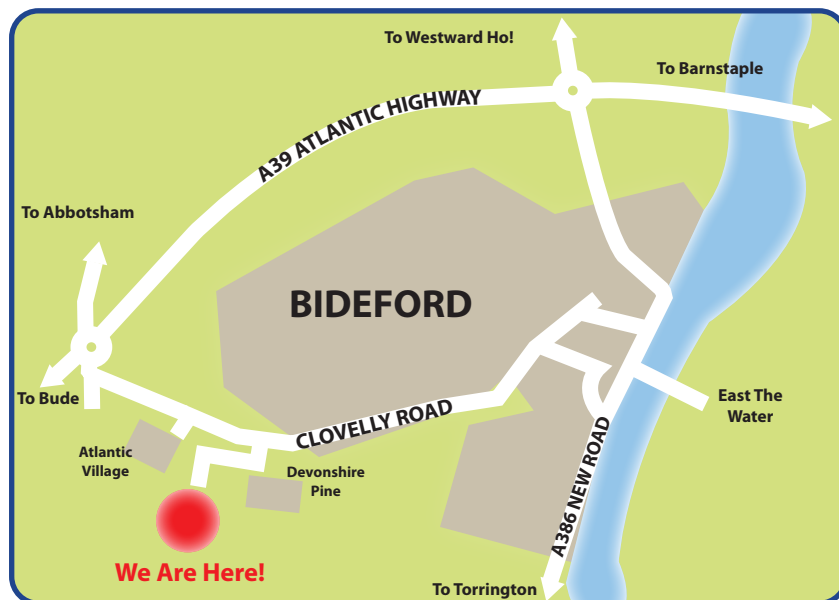

How to find us:

Directions by road:

From the **A39** follow the brown information signs to **Atlantic Village**, turning into **Clovelly Road**. Passing the entrance to **Atlantic Village** on your right take the next turning on the right signed "**Caddsdwn Industrial Park**". Follow the road round in front of **Devonshire Pine** and take the next turning on your left signed **Farm Road**. Follow **Farm Road** round to the right, then take the next turning on your right into the car park. Please report to reception.

From Bideford:

Follow the brown information signs to **Atlantic Village**, turning into **Clovelly Road**. Passing the **Ford** main dealership on your right, take the next turning on the left signed "**Caddsdwn Industrial Park**". Follow the road around in front of **Devonshire Pine** and take the next turning on your left signed **Farm Road**. Follow **Farm Road** round to the right, then take the next turning on your right into the carpark. Please report to reception.