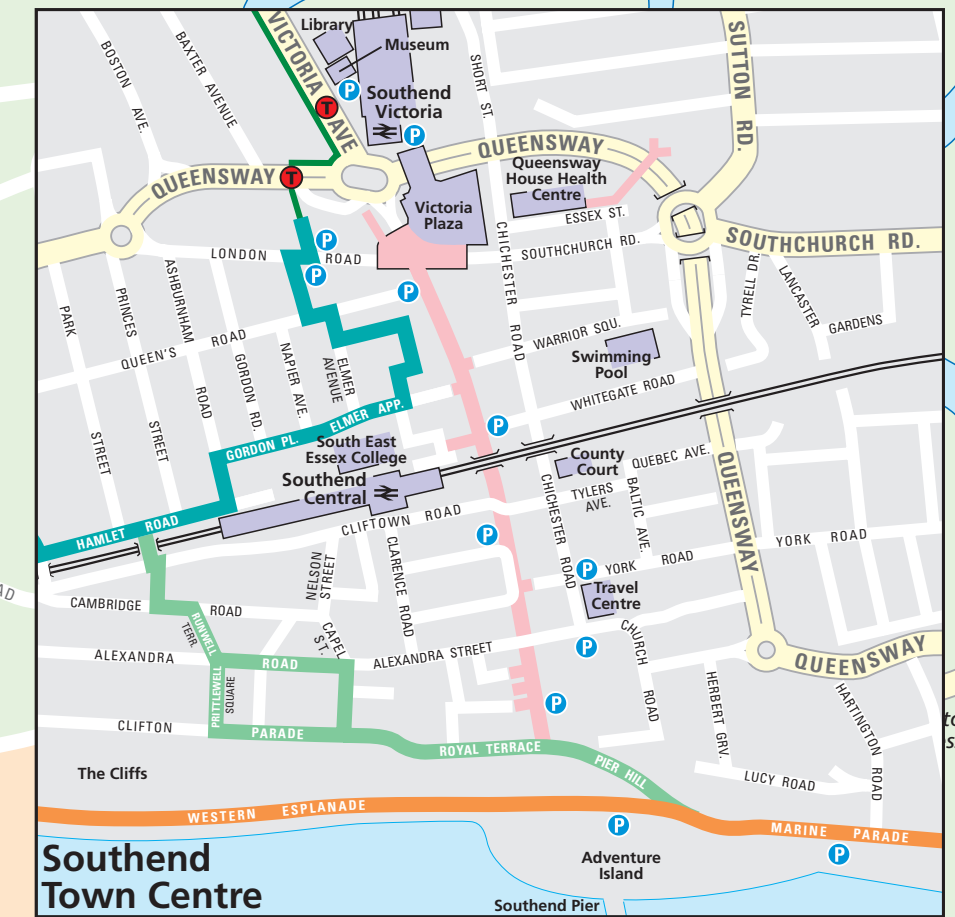

# Southend Cycle Map

### Map Legend

Off Road Cycle Lane		Cycle Parking	
On Road Cycle Lane		Toucan Cycle Crossing	
On Road Cycle Route (signed but not marked)		Pedestrian Crossing (cyclists dismount)	
Suggested Cycle Route (unsigned)		Cycle Shops	
Bridleway		Pedestrianised Area	
Cycling currently prohibited (walk bicycle along this section)		Major Road / Dual Carriageway	
Cycle in direction of arrow only		Southend Borough Council Area	
National Cycle Network Route		Open Spaces	
		Railway and station	
		Hospital	