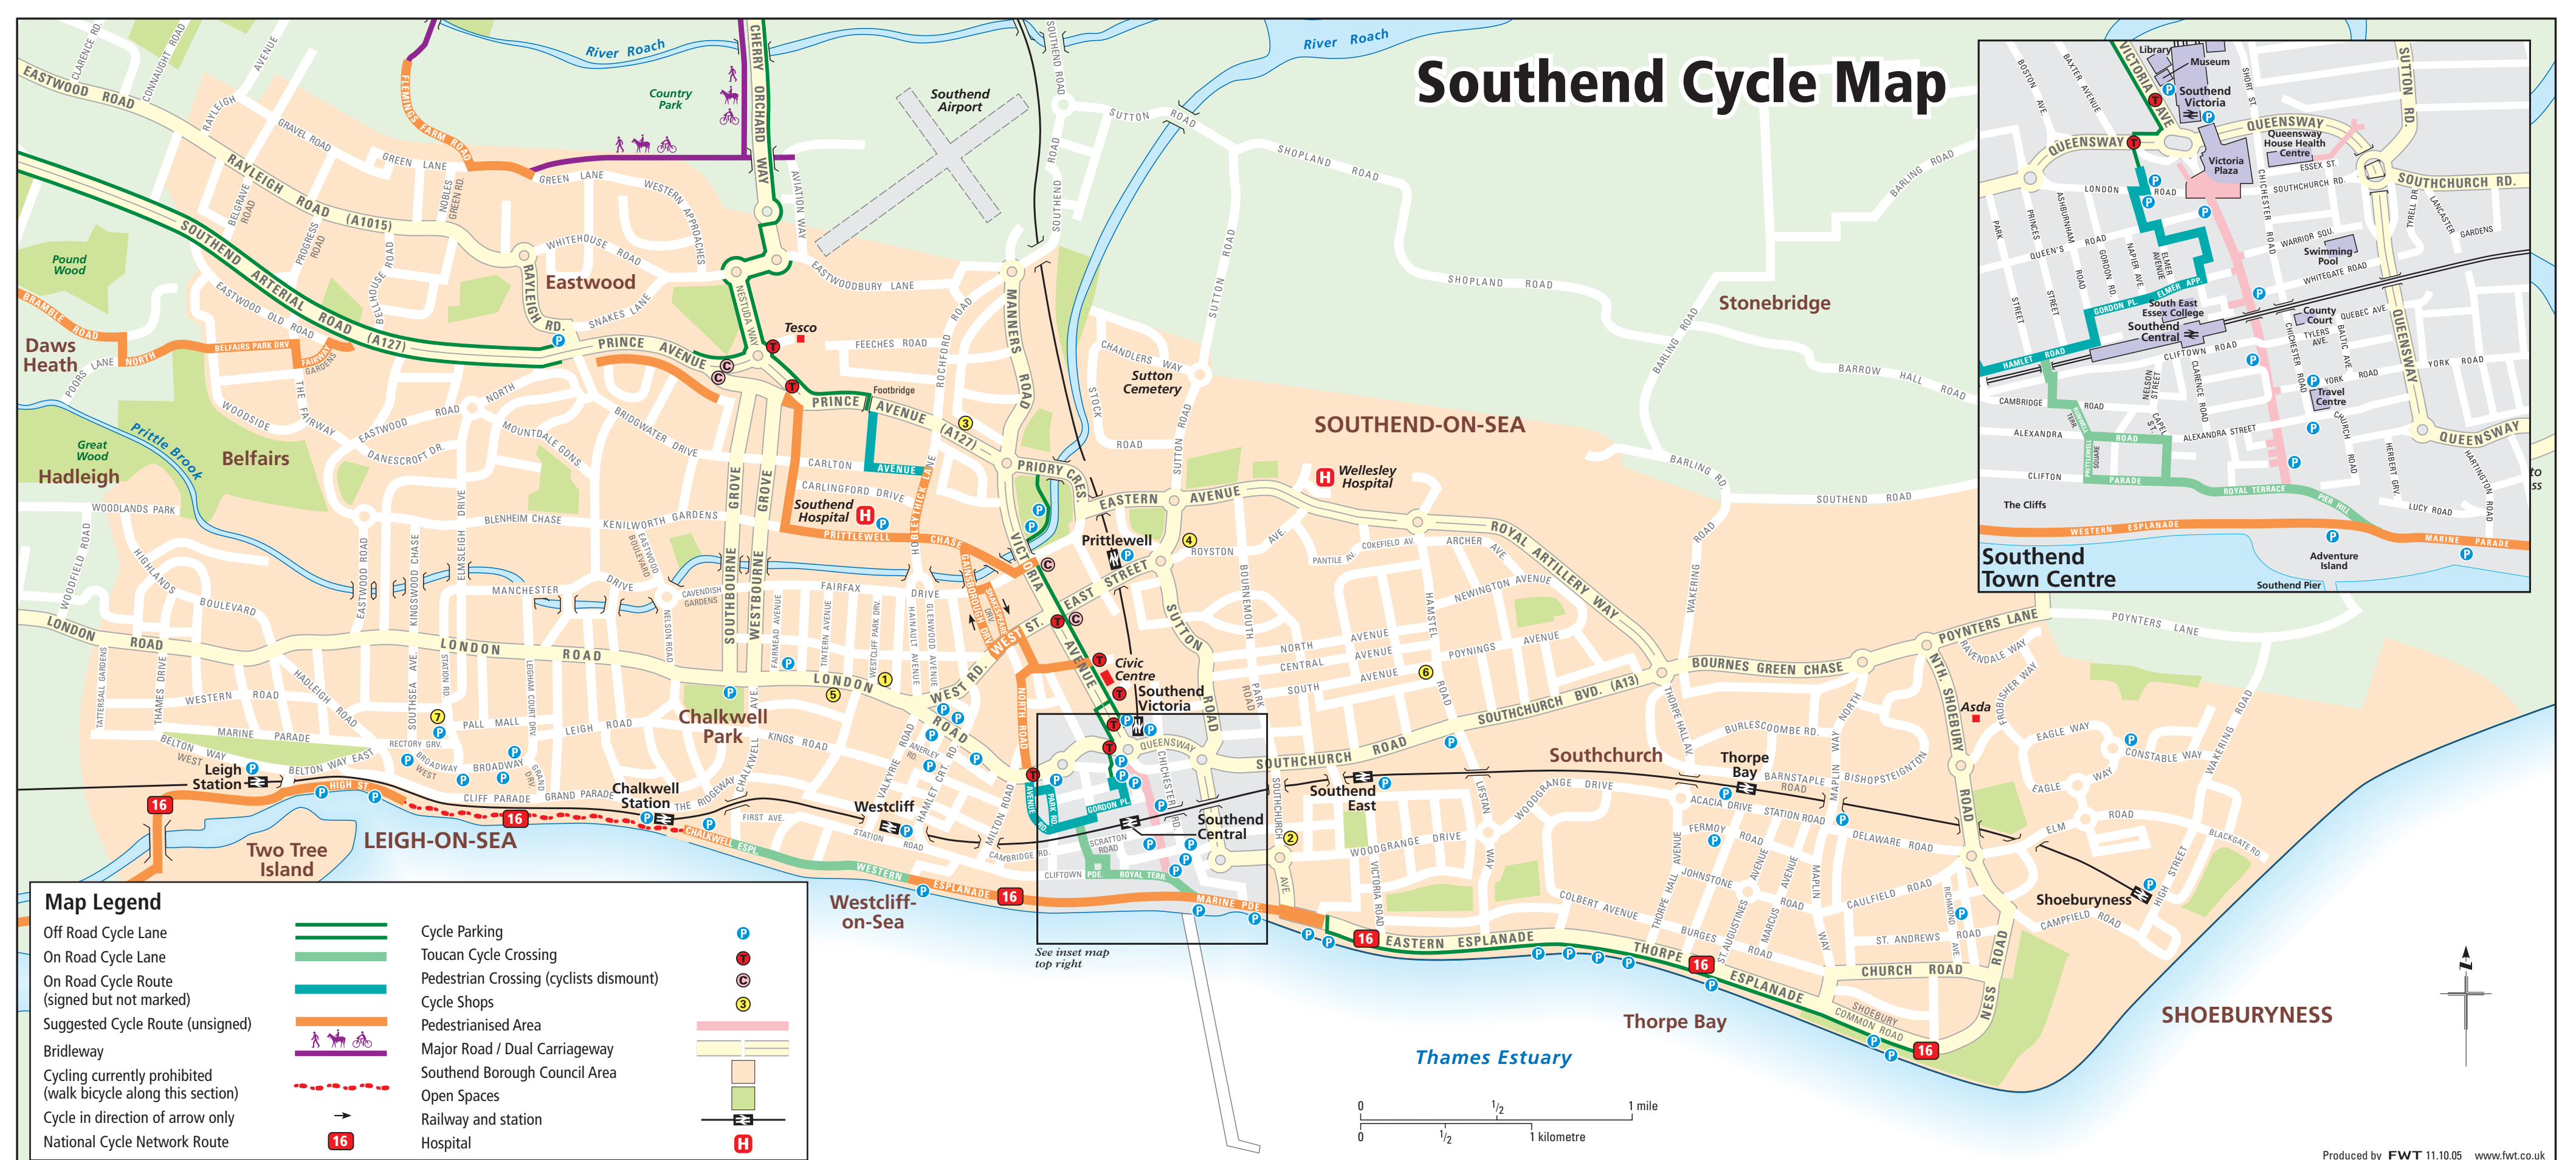

# Southend Cycle Map

### Map Legend

Off Road Cycle Lane		Cycle Parking	
On Road Cycle Lane		Toucan Cycle Crossing	
On Road Cycle Route (signed but not marked)		Pedestrian Crossing (cyclists dismount)	
Suggested Cycle Route (unsigned)		Cycle Shops	
Bridleway		Pedestrianised Area	
Cycling currently prohibited (walk bicycle along this section)		Major Road / Dual Carriageway	
Cycle in direction of arrow only		Southend Borough Council Area	
National Cycle Network Route		Open Spaces	
		Railway and station	
		Hospital	