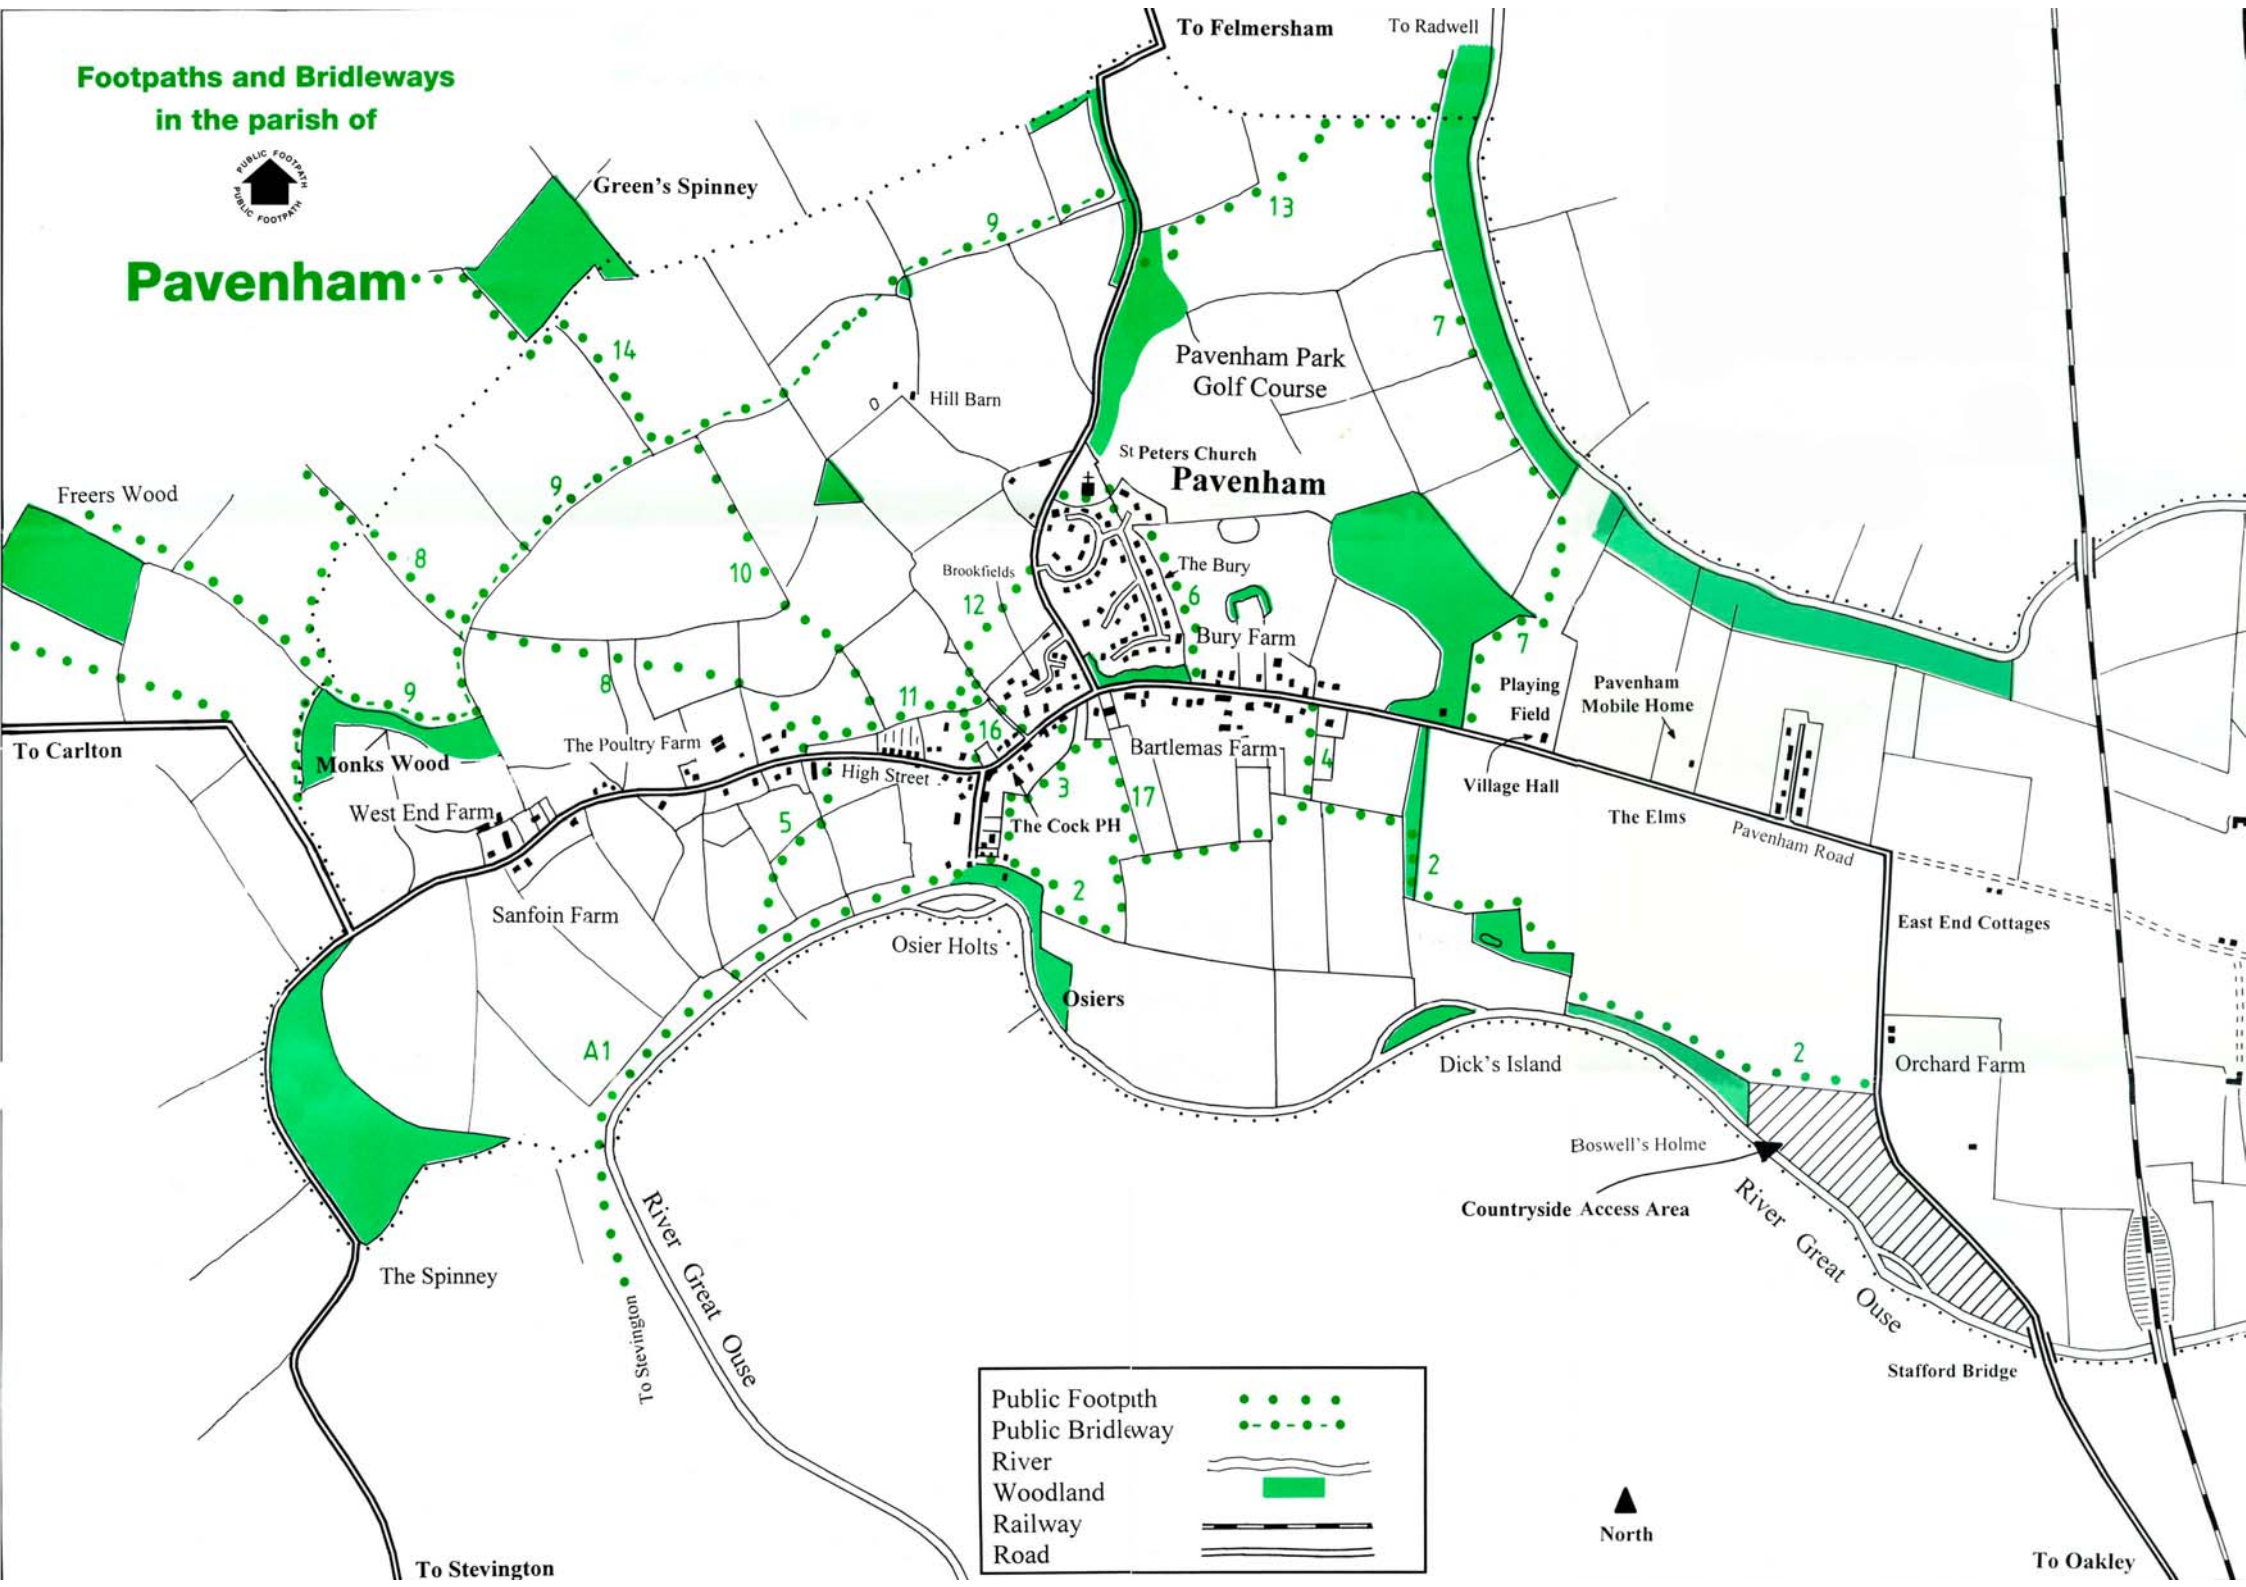

**Footpaths and Bridleways  
in the parish of**

**Pavenham**

Public Footpath	
Public Bridleway	
River	
Woodland	
Railway	
Road	

North